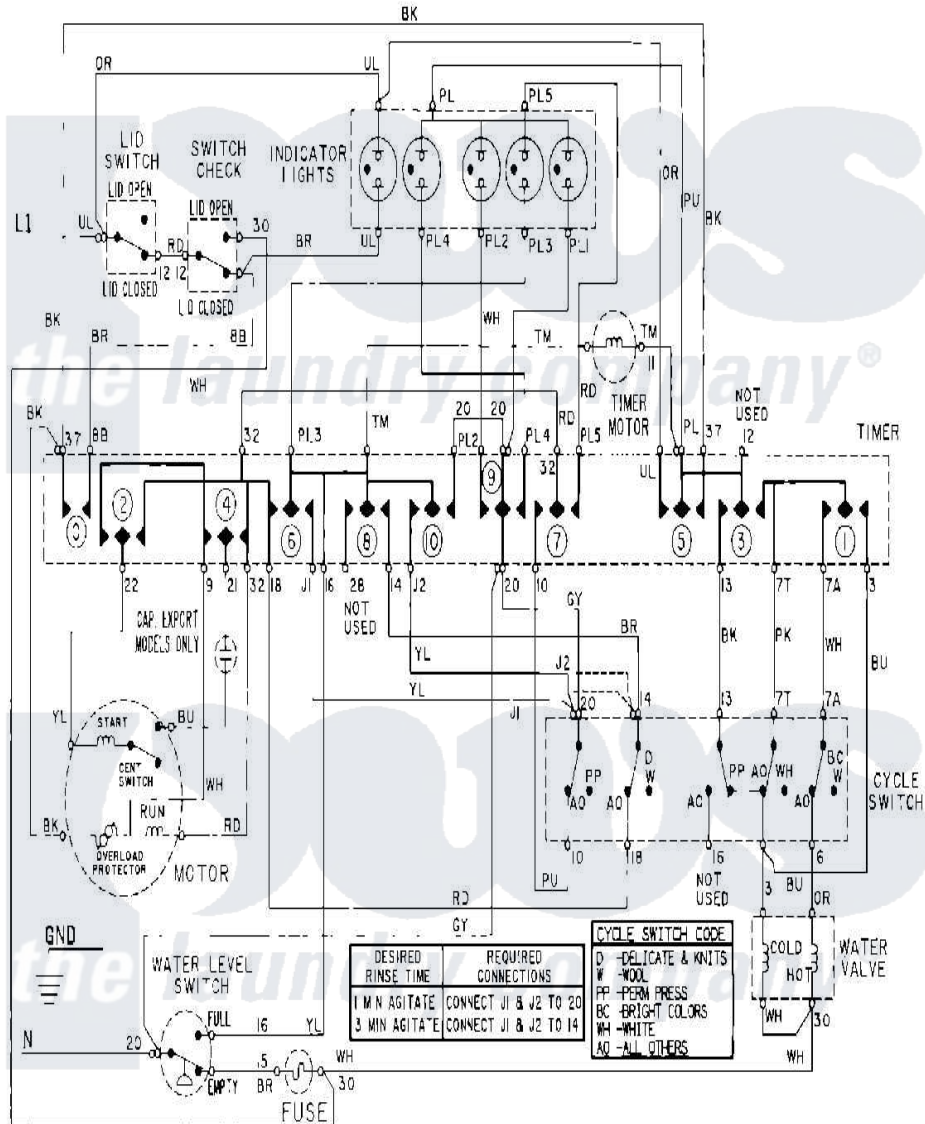

Maytag MAT11CSBKL 09 - WIRING INFORMATION

Maytag [Commercial Maytag MAT11CSBKL Washer Parts](#) Parts Diagram 09 - WIRING INFORMATION
 Click on the part number to view part

Item	Original Part Number	Replaced By	Status	Part Description
001	NLA		Not Available	WIRING INFORMATION