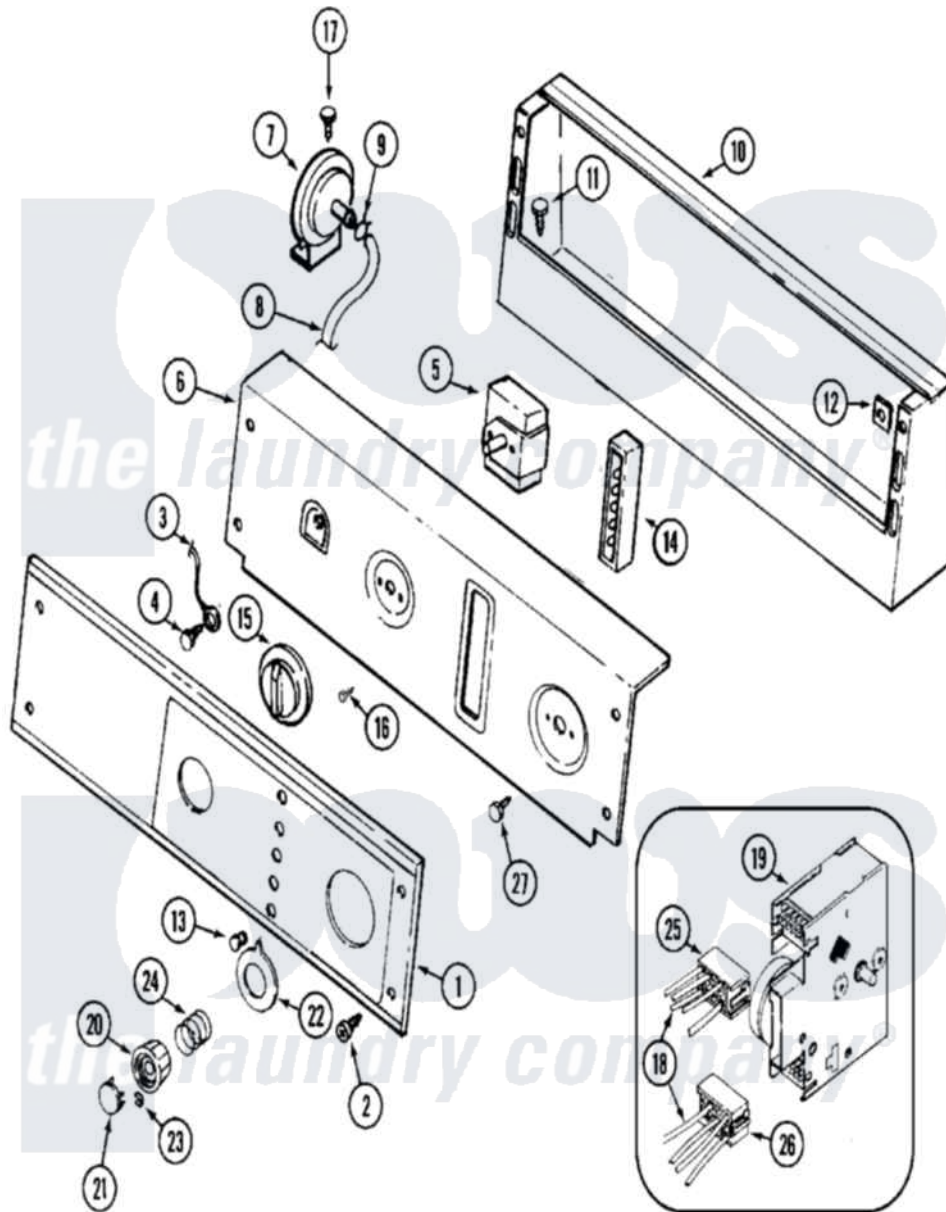

Maytag MAT11MNAAW 01 - CONTROL PANEL

Maytag Commercial Maytag MAT11MNAAW Washer Parts Parts Diagram 01 - CONTROL PANEL
 Click on the part number to view part

| Item | Original Part Number | Replaced By | Status | Part Description |
|------|--------------------------|--------------------------|---------------|---|
| 001 | 22001147 | | | Panel, Control |
| " | NLA | | Not Available | PANEL, CONTROL |
| 002 | 215506 | | | Screw, Control Panel Overlay |
| 003 | 204807 | | | Ground Wire, Supp. Plte To Top Cover |
| 004 | 210186 | 3370225 | | Screw |
| 005 | 205353 | | | Switch, DiAl-A-Fabric |
| 006 | 215571 | 22001596 | | Plate, Back-Up |
| " | 22001596 | | | Plate, Back-Up |
| 007 | 203263 | 22004474 | | Switch- Pr |
| 008 | 212942 | 22001619 | | Tube, Water Level Switch |
| 009 | 410296 | 596669 | | Clamp, Manifold |
| 010 | 22001366 | | | Console |
| 011 | 211294 | 90767 | | Screw, 8A X 3/8 HeX Washer Head Tapping |
| " | Y313559 | | | Screw |
| 012 | 215003 | | | Fastener, Panel And Bracket |