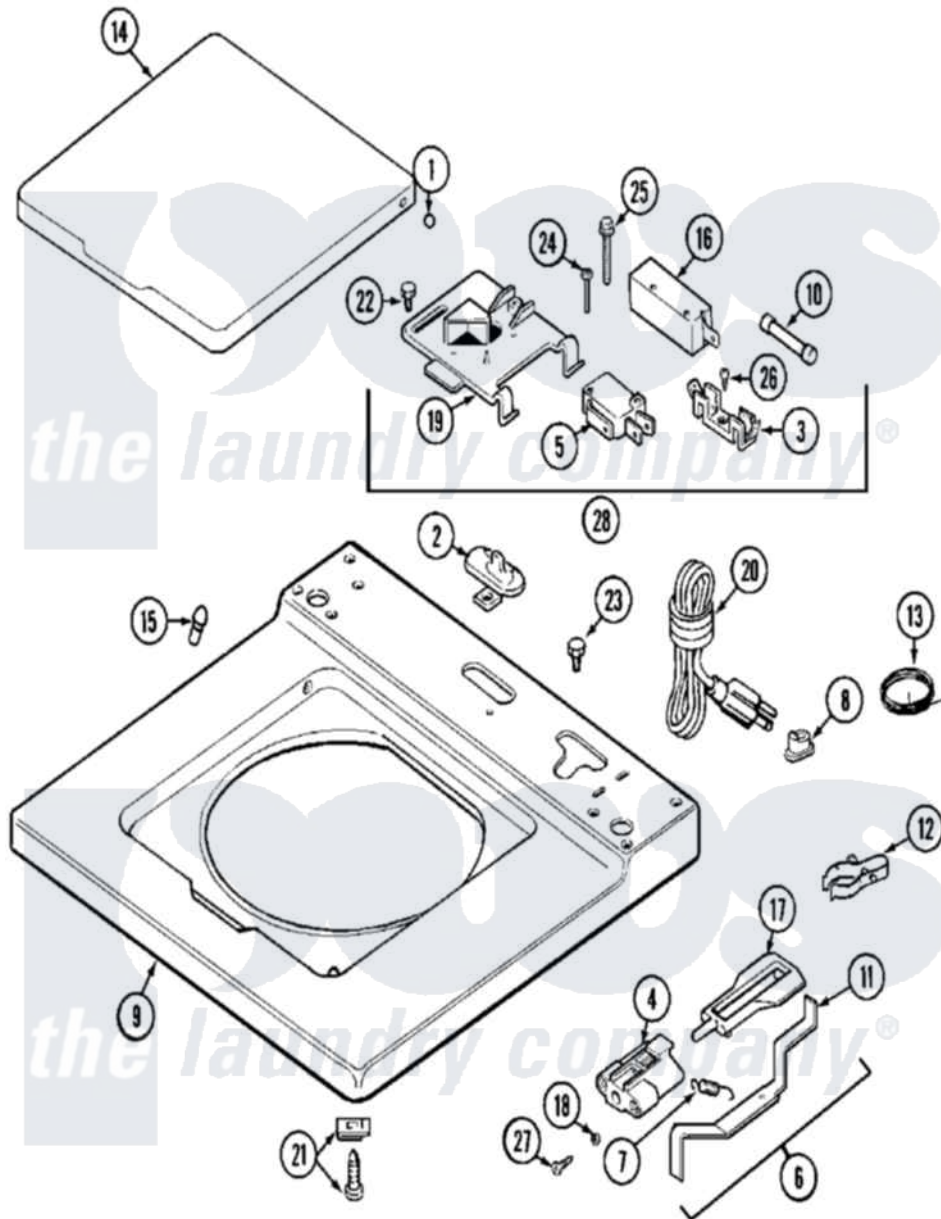

Maytag MAT11MNAAW 02 - TOP

Maytag [Commercial Maytag MAT11MNAAW Washer Parts](#) Parts Diagram 02 - TOP
 Click on the part number to view part

Item	Original Part Number	Replaced By	Status	Part Description
001	211726			Hinge, Ball Lid
002	207159	489355		Screw, 8 X 1/2
"	22001298			Cap, Top Cover
003	207167			Block, Fuse
004	NLA		Not Available	BRACKET, PLUNGER
005	207166			Switch, Check
006	22001311			Unbalance Lever Assembly
007	213720			Spring, Lid Switch
008	211881			Grommet, Cord Part Not Used-Gas Models Only
"	NLA		Not Available	GROMMET, CORD
009	22001117		Not Available	TOP COVER ASSEMBLY (WHT)
"	22001554		Not Available	TOP, MAIN (WHT-ENG)
010	207168	22001682		Switch Assembly, Lid W/4amp Fuse
011	22001136			Lever, Unbalance

012	301548		Clamp, Ground Wire
013	204807		Ground Wire, Supp. Plte To Top Cover
"	210186	3370225	Screw
014	22001357	22001893	Lid
"	22001597		Lid
015	212716		Bumper, Lid
016	205415	279347	Switch-Lid
017	216255		Plunger, Lid Switch
018	211500		Washer, Bracket To Top Cover
019	Y215699	22001678	Bracket, Switch And Fuse
020	205056	204590	Cord, Power
"	208569	Not Available	CORD, POWER
"	22001351	Not Available	CORD, POWER
021	204445		Screw And Fastener Assembly
022	207159	489355	Screw, 8 X 1/2
023	210186	3370225	Screw
024	22001352		Screw, Check Switch
025	213501		Screw, No.6-20 X 1-1/8 Inch
026	Y311711		Screw, Fuse Block
027	910182	25-7809	Screw, No.6-20 1/2 Flthd Torx
028	207176	22001682	Switch Assembly, Lid W/4amp Fuse