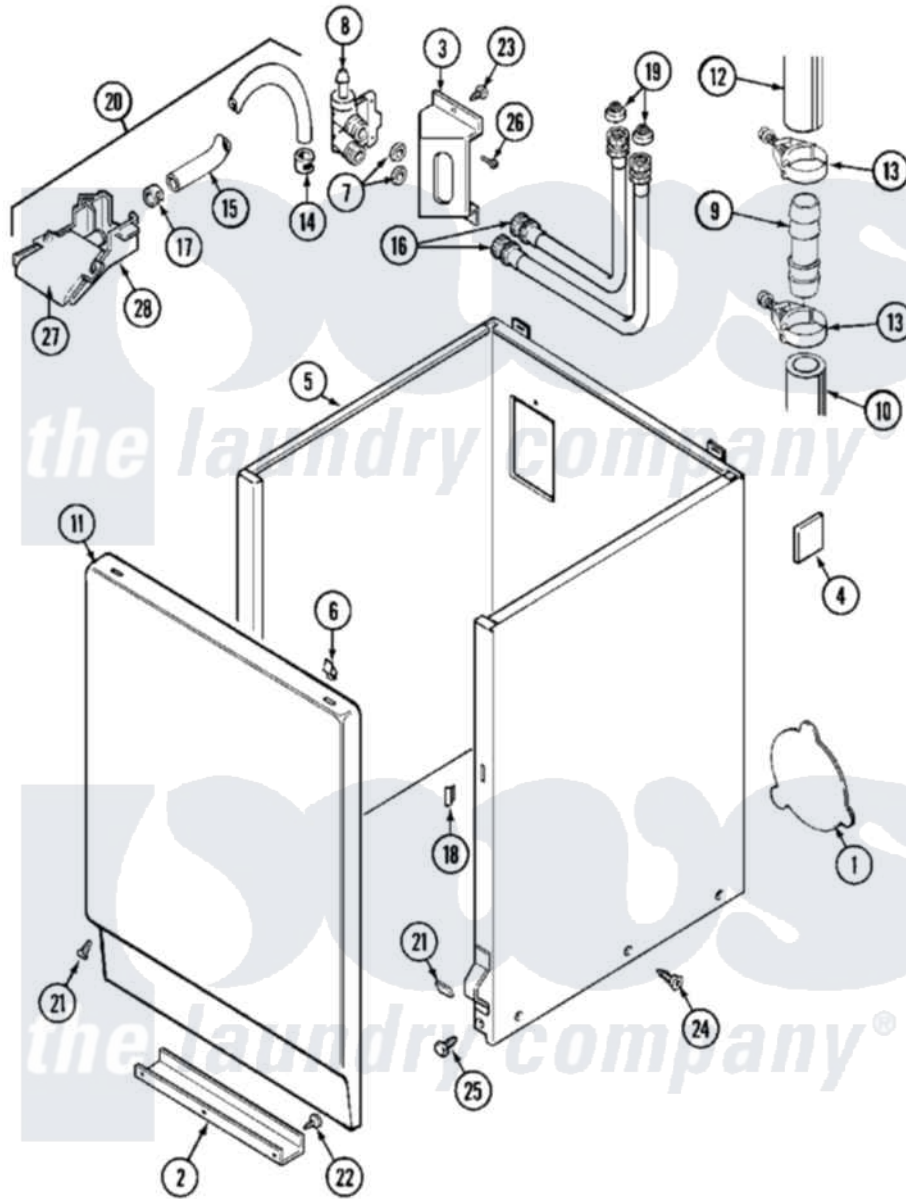

# Maytag MAT11MNAAW 03 - CABINET

Maytag [Commercial Maytag MAT11MNAAW Washer Parts](#) Parts Diagram 03 - CABINET  
 Click on the part number to view part

Item	Original Part Number	Replaced By	Status	Part Description
001	<a href="#">211294</a>	<a href="#">90767</a>		Screw, 8A X 3/8 HeX Washer Head Tapping
"	212985	<a href="#">22002924</a>		Plate, Access
"	NLA		Not Available	PLATE, ACCESS
002	<a href="#">213846</a>			Guard, Belt
003	214812	<a href="#">22002361</a>		Bracket, Water Valve
004	<a href="#">215058</a>			Pad, Cabinet Bumper
005	NLA		Not Available	CABINET (WHT)
006	212982	<a href="#">22001650</a>		Fastener, Spring
007	<a href="#">Y013783</a>			Washer, Inlet Hose
008	214337	<a href="#">96160</a>		Screen
"	<a href="#">22001196</a>			Valve, Water
"	<a href="#">22001275</a>			Valve, Water
"	22001276	<a href="#">22004332</a>		Water Valve 240V/50Hz, Comm
009	<a href="#">211111</a>	<a href="#">16272</a>		Connector, Straight
010	<a href="#">214768</a>	<a href="#">211704</a>		Hose, Drain