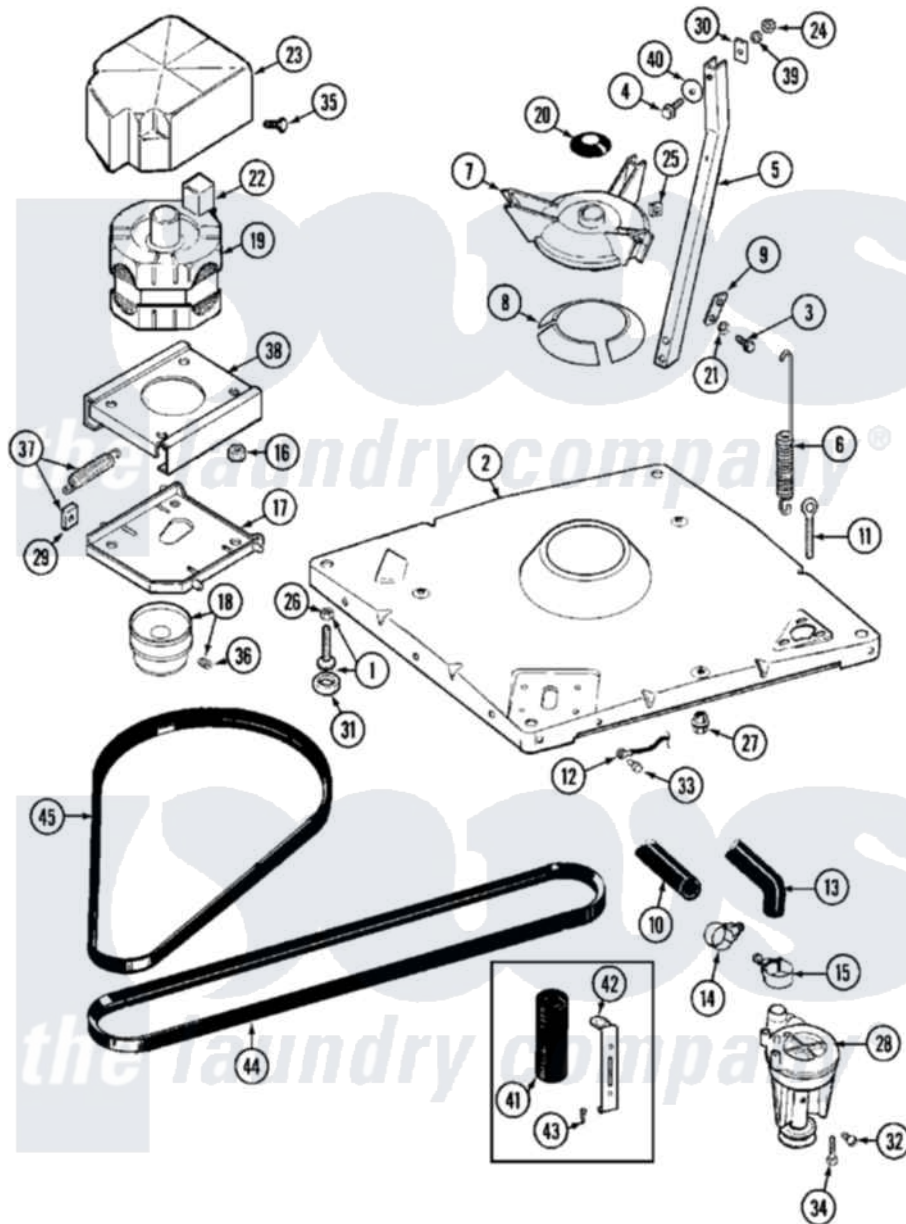

Maytag MAT11MNAAW 05 - BASE

Maytag Commercial Maytag MAT11MNAAW Washer Parts Parts Diagram 05 - BASE
 Click on the part number to view part

Item	Original Part Number	Replaced By	Status	Part Description
001	Y302699	22003428		Leg, Adjustable
002	22001172	22002150		Base
003	Y015627			Screw- Hex
004	200744	W10175939		Bolt
"	205254	W10175938		Bolt
005	213053			Brace, Tub Part Not Used
006	22001300			Spring, Centering
007	203725			Damper W/Bolt And Clip
008	203956			Damper Pad Kit
009	213073			Washer, Double Brace
010	214768	211704		Hose, Drain
011	216416			Bolt, Eye/Centering Spring
012	901220			Ground Wire
013	213045			Hose, Outer Tub Part Not Used
014	200461	285655		Clamp, Hose
015	202574	3367052		Clamp, Hose