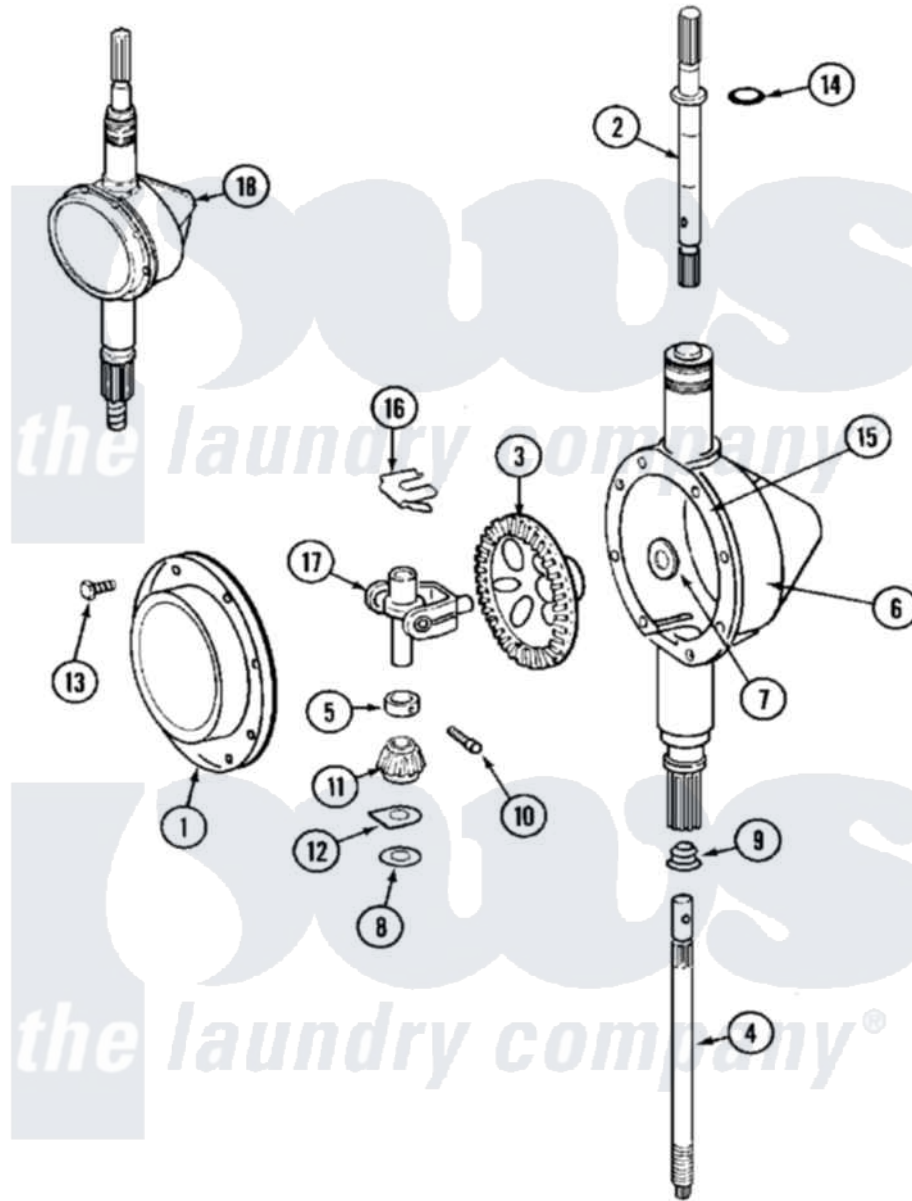

Maytag MAT11MNAAW 06 - TRANSMISSION

Maytag Commercial Maytag MAT11MNAAW Washer Parts Parts Diagram 06 - TRANSMISSION
 Click on the part number to view part

Item	Original Part Number	Replaced By	Status	Part Description
001	206628			Cover, Transmission
002	207153	6-2097820		Kit- Shaft
003	206713	6-2067130		Gear- Beve
004	215410	12001450		Ctr Shaft W/Collar Andkeeper- Dp
005	215415		Not Available	COLLAR, LOWER
006	206624	6-2097750		Trans Dee
007	215394			Washer, Bevel Gear
008	211483	6-2114830		Washer- SP
009	206602	207843		Lip Seal Repair Kit
010	Y206629			Pin, Collar
011	215401	W10221114		Pinion
012	215395			Plate, Clutch
013	215417		Not Available	SCREW, TRANSMISSION COVER
014	210690			Seal, Rubber
015	Y058700	675652		Adhesive

016 [215581](#)

Spring, Agitator Shaft

017 206685

[6-2066850](#)

Yoke

018 206707

[6-2097750](#)

Trans Dee