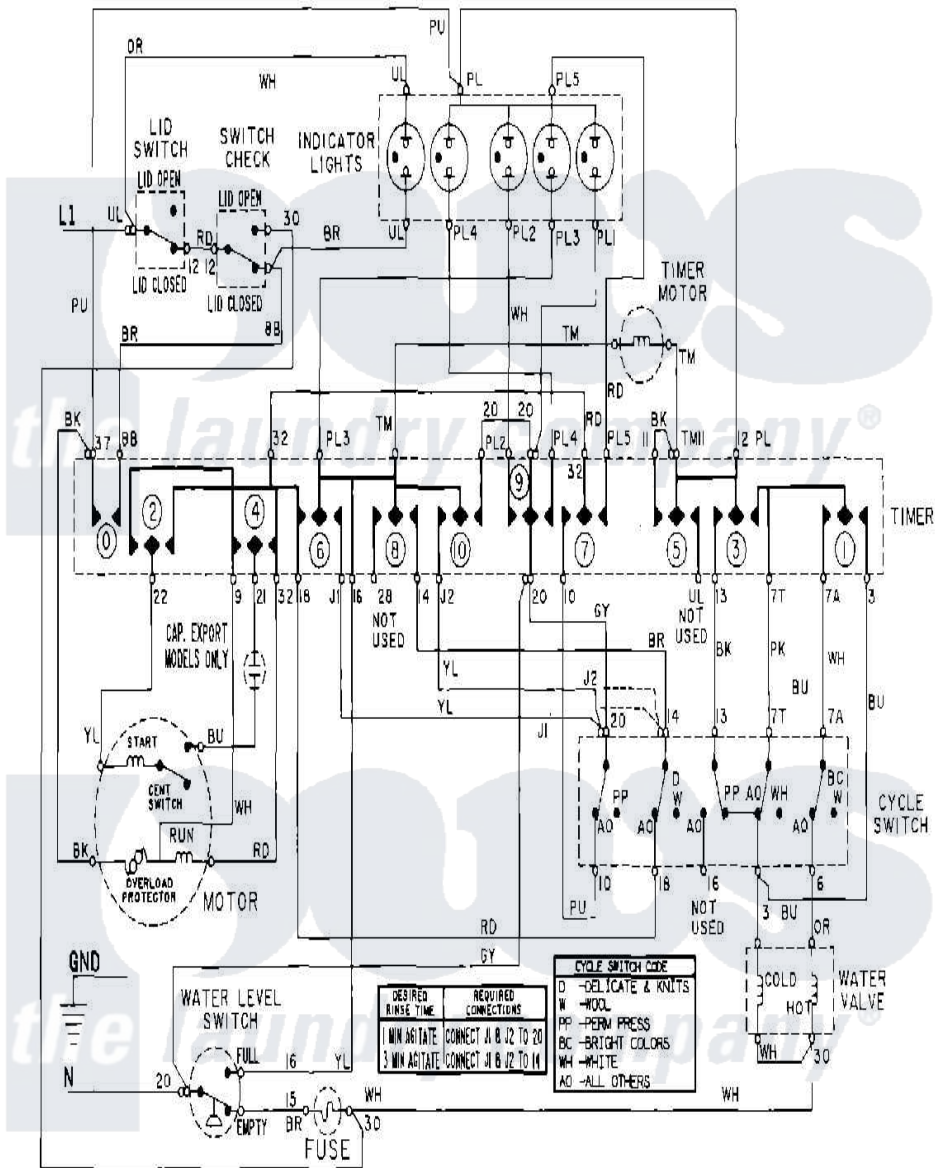

Maytag MAT11MNAAW 08 - WIRING INFORMATION

Maytag [Commercial Maytag MAT11MNAAW Washer Parts](#) Parts Diagram 08 - WIRING INFORMATION
 Click on the part number to view part

Item	Original Part Number	Replaced By	Status	Part Description
001	NLA		Not Available	WIRING INFORMATION