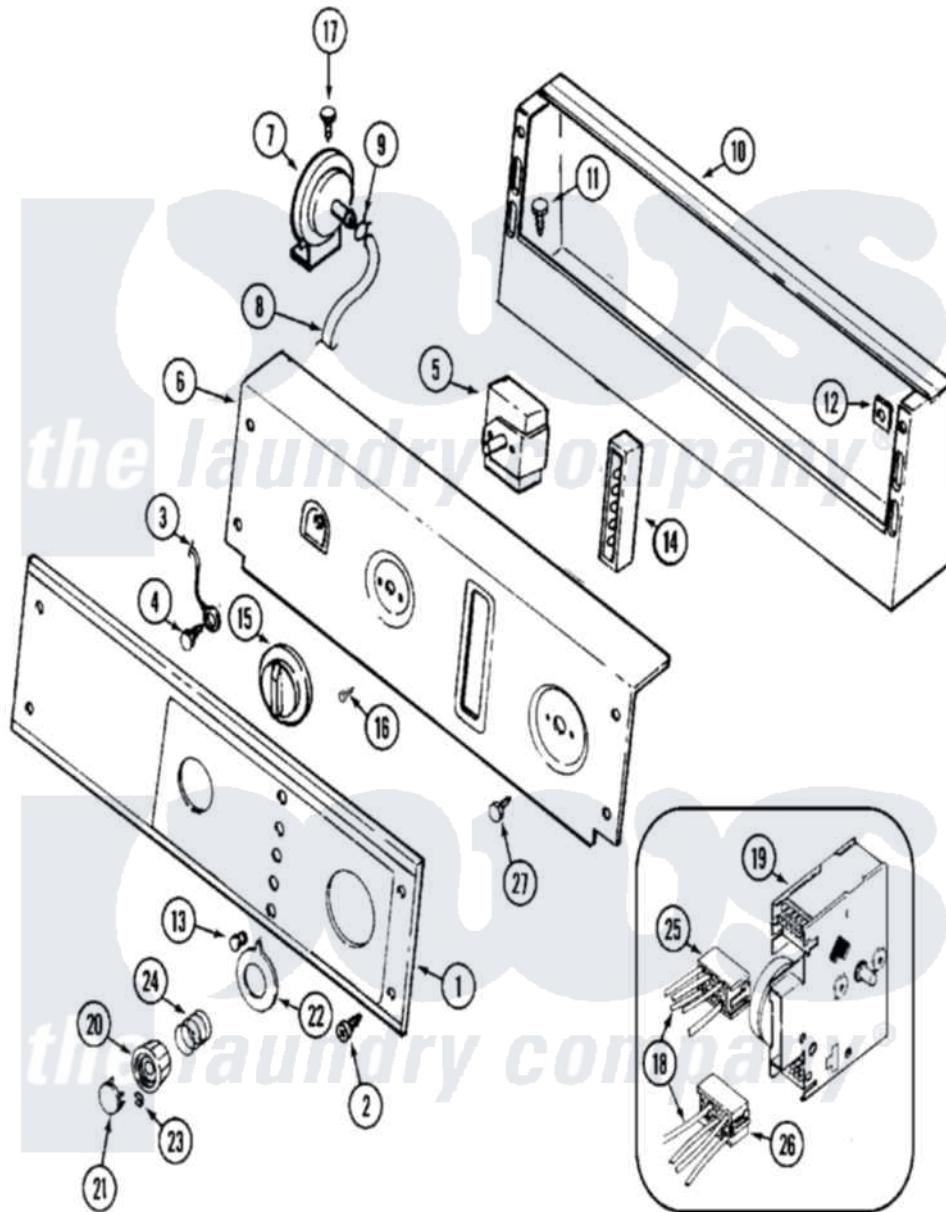

Maytag MAT11MNAGW 01 - CONTROL PANEL

Maytag Commercial Maytag MAT11MNAGW Washer Parts Parts Diagram 01 - CONTROL PANEL
 Click on the part number to view part

Item	Original Part Number	Replaced By	Status	Part Description
001	22001147			Panel, Control
"	NLA		Not Available	PANEL, CONTROL
002	215506			Screw, Control Panel Overlay
003	204807			Ground Wire, Supp. Plte To Top Cover
004	210186	3370225		Screw
005	205353			Switch, DiAl-A-Fabric
006	215571	22001596		Plate, Back-Up
"	22001596			Plate, Back-Up
007	203263	22004474		Switch- Pr
008	212942	22001619		Tube, Water Level Switch
009	410296	596669		Clamp, Manifold
010	22001366			Console
011	211294	90767		Screw, 8A X 3/8 HeX Washer Head Tapping
"	Y313559			Screw
012	215003			Fastener, Panel And Bracket

013	215564		Lens, Indicator Light
014	206881		Indicator, Light
"	206882	W10133276	Indicator, Five Light
015	206894		Knob, Selector
"	215561	206894	Knob, Selector
016	Y313588	488234	Screw 8-32 X 1/4
017	211294	90767	Screw, 8A X 3/8 HeX Washer Head Tapping
018	22001089		Wire Harness, Main
"	22001092		Wire Harness, Main
"	22002221	22002258	Wire Harness Kit
019	22001082		Timer
"	22001084		Timer
020	206892		Control Knob
021	314723	W10133501	Cap, Knob
022	206893	22001571	Bezel, Timer Dial
"	22001571		Bezel, Timer Dial
023	211605		Bezel, Timer Dial
024	211065		Spring, Index Wheel
025	22001349		HOUSING, CONNECTOR (BLK)
026	22001350	Not Available	HOUSING, CONNECTOR (WHT)
"	NLA	Not Available	CONNECTOR, WIRE
027	216412		Screw, Bracket To Timer