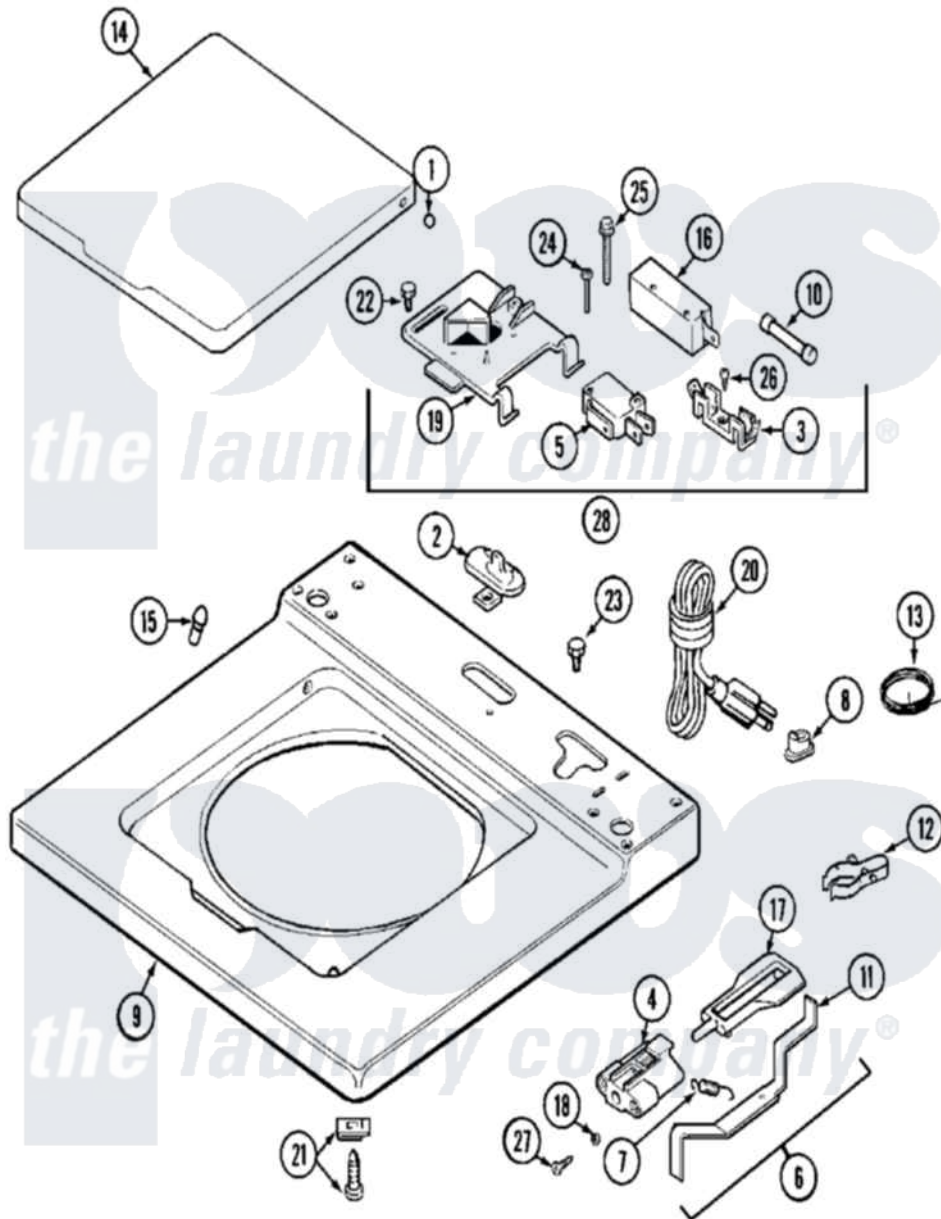

# Maytag MAT11MNAGW 02 - TOP

Maytag Commercial Maytag MAT11MNAGW Washer Parts Parts Diagram 02 - TOP  
 Click on the part number to view part

Item	Original Part Number	Replaced By	Status	Part Description
001	<a href="#">211726</a>			Hinge, Ball Lid
002	207159	<a href="#">489355</a>		Screw, 8 X 1/2
"	<a href="#">22001298</a>			Cap, Top Cover
003	<a href="#">207167</a>			Block, Fuse
004	NLA		Not Available	BRACKET, PLUNGER
005	<a href="#">207166</a>			Switch, Check
006	<a href="#">22001311</a>			Unbalance Lever Assembly
007	<a href="#">213720</a>			Spring, Lid Switch
008	<a href="#">211881</a>			Grommet, Cord Part Not Used-Gas Models Only
"	NLA		Not Available	GROMMET, CORD
009	22001117		Not Available	TOP COVER ASSEMBLY (WHT)
"	22001554		Not Available	TOP, MAIN (WHT-ENG)
010	207168	<a href="#">22001682</a>		Switch Assembly, Lid W/4amp Fuse
011	<a href="#">22001136</a>			Lever, Unbalance

012	<a href="#">301548</a>		Clamp, Ground Wire
013	<a href="#">204807</a>		Ground Wire, Supp. Plte To Top Cover
"	210186	<a href="#">3370225</a>	Screw
014	22001357	<a href="#">22001893</a>	Lid
"	<a href="#">22001597</a>		Lid
015	<a href="#">212716</a>		Bumper, Lid
016	205415	<a href="#">279347</a>	Switch-Lid
017	<a href="#">216255</a>		Plunger, Lid Switch
018	<a href="#">211500</a>		Washer, Bracket To Top Cover
019	Y215699	<a href="#">22001678</a>	Bracket, Switch And Fuse
020	205056	<a href="#">204590</a>	Cord, Power
"	208569	Not Available	CORD, POWER
"	22001351	Not Available	CORD, POWER
021	<a href="#">204445</a>		Screw And Fastener Assembly
022	207159	<a href="#">489355</a>	Screw, 8 X 1/2
023	210186	<a href="#">3370225</a>	Screw
024	<a href="#">22001352</a>		Screw, Check Switch
025	<a href="#">213501</a>		Screw, No.6-20 X 1-1/8 Inch
026	<a href="#">Y311711</a>		Screw, Fuse Block
027	910182	<a href="#">25-7809</a>	Screw, No.6-20 1/2 Flthd Torx
028	207176	<a href="#">22001682</a>	Switch Assembly, Lid W/4amp Fuse