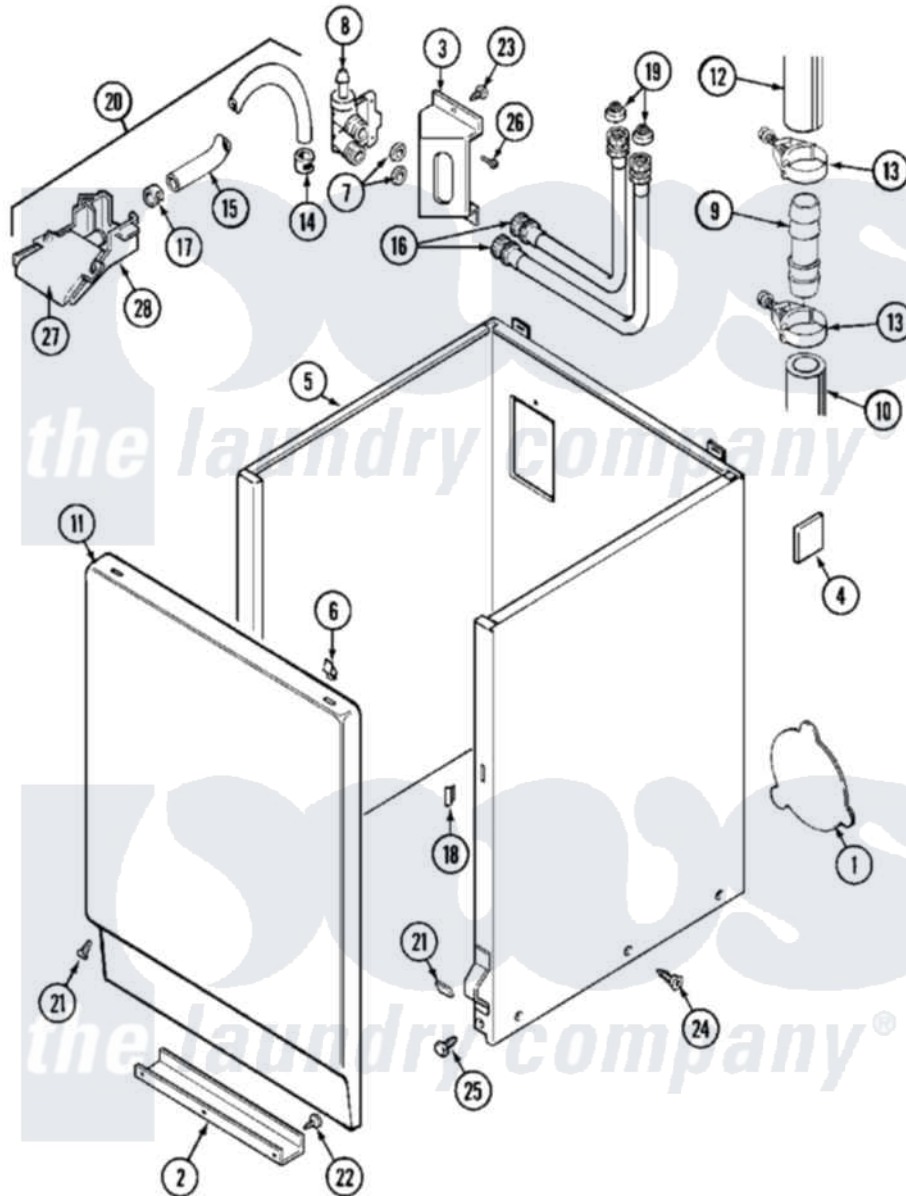

# Maytag MAT11MNAGW 03 - CABINET

Maytag [Commercial Maytag MAT11MNAGW Washer Parts](#) Parts Diagram 03 - CABINET  
 Click on the part number to view part

Item	Original Part Number	Replaced By	Status	Part Description
001	<a href="#">211294</a>	<a href="#">90767</a>		Screw, 8A X 3/8 HeX Washer Head Tapping
"	212985	<a href="#">22002924</a>		Plate, Access
"	NLA		Not Available	PLATE, ACCESS
002	<a href="#">213846</a>			Guard, Belt
003	214812	<a href="#">22002361</a>		Bracket, Water Valve
004	<a href="#">215058</a>			Pad, Cabinet Bumper
005	NLA		Not Available	CABINET (WHT)
006	212982	<a href="#">22001650</a>		Fastener, Spring
007	<a href="#">Y013783</a>			Washer, Inlet Hose
008	214337	<a href="#">96160</a>		Screen
"	<a href="#">22001196</a>			Valve, Water
"	<a href="#">22001275</a>			Valve, Water
"	22001276	<a href="#">22004332</a>		Water Valve 240V/50Hz, Comm
009	<a href="#">211111</a>	<a href="#">16272</a>		Connector, Straight
010	<a href="#">214768</a>	<a href="#">211704</a>		Hose, Drain