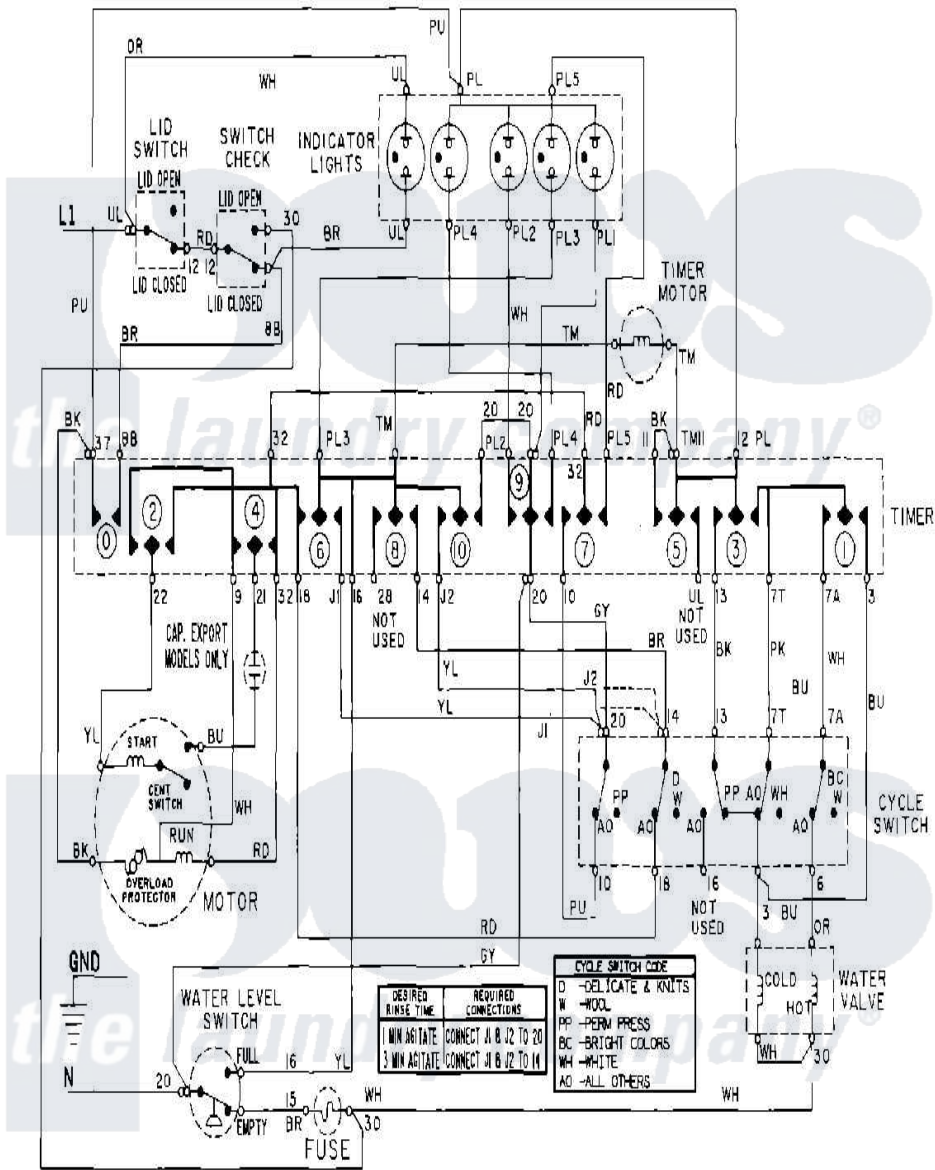

# Maytag MAT11MNAGW 08 - WIRING INFORMATION

Maytag Commercial Maytag MAT11MNAGW Washer Parts Parts Diagram 08 - WIRING INFORMATION  
 Click on the part number to view part

Item	Original Part Number	Replaced By	Status	Part Description
001	NLA		Not Available	WIRING INFORMATION