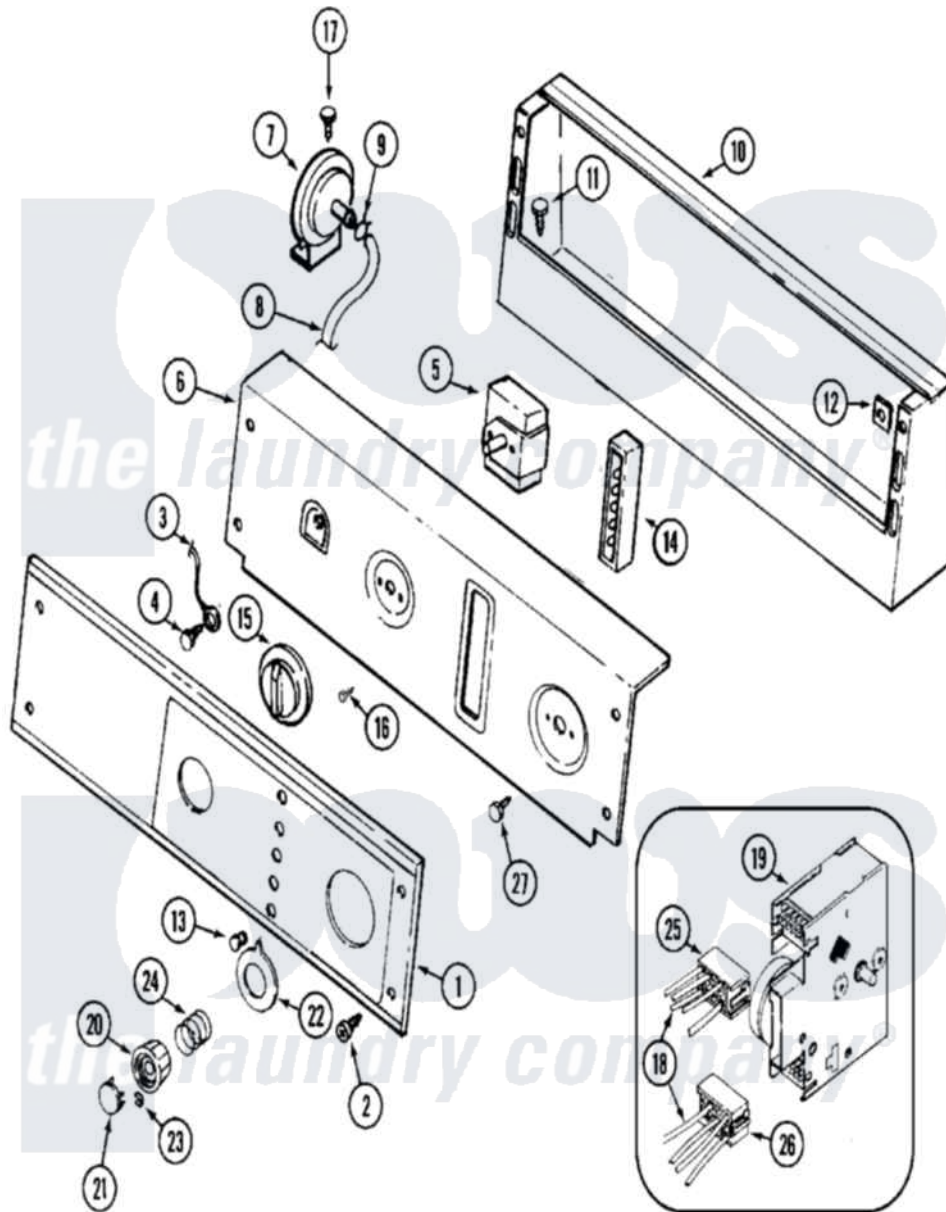

Maytag MAT11MNEGW 01 - CONTROL PANEL

Maytag Commercial Maytag MAT11MNEGW Washer Parts Parts Diagram 01 - CONTROL PANEL
 Click on the part number to view part

Item	Original Part Number	Replaced By	Status	Part Description
001	22001147			Panel, Control
"	NLA		Not Available	PANEL, CONTROL
002	215506			Screw, Control Panel Overlay
003	204807			Ground Wire, Supp. Plte To Top Cover
004	210186	3370225		Screw
005	205353			Switch, DiAl-A-Fabric
006	215571	22001596		Plate, Back-Up
"	22001596			Plate, Back-Up
007	203263	22004474		Switch- Pr
008	212942	22001619		Tube, Water Level Switch
009	410296	596669		Clamp, Manifold
010	22001366			Console
011	211294	90767		Screw, 8A X 3/8 HeX Washer Head Tapping
"	Y313559			Screw
012	215003			Fastener, Panel And Bracket

013	215564		Lens, Indicator Light
014	206881		Indicator, Light
"	206882	W10133276	Indicator, Five Light
015	206894		Knob, Selector
"	215561	206894	Knob, Selector
016	Y313588	488234	Screw 8-32 X 1/4
017	211294	90767	Screw, 8A X 3/8 HeX Washer Head Tapping
018	22001089		Wire Harness, Main
"	22001092		Wire Harness, Main
"	22002221	22002258	Wire Harness Kit
019	22001082		Timer
"	22001084		Timer
020	206892		Control Knob
021	314723	W10133501	Cap, Knob
022	206893	22001571	Bezel, Timer Dial
"	22001571		Bezel, Timer Dial
023	211605		Bezel, Timer Dial
024	211065		Spring, Index Wheel
025	22001349		HOUSING, CONNECTOR (BLK)
026	22001350	Not Available	HOUSING, CONNECTOR (WHT)
"	NLA	Not Available	CONNECTOR, WIRE
027	216412		Screw, Bracket To Timer