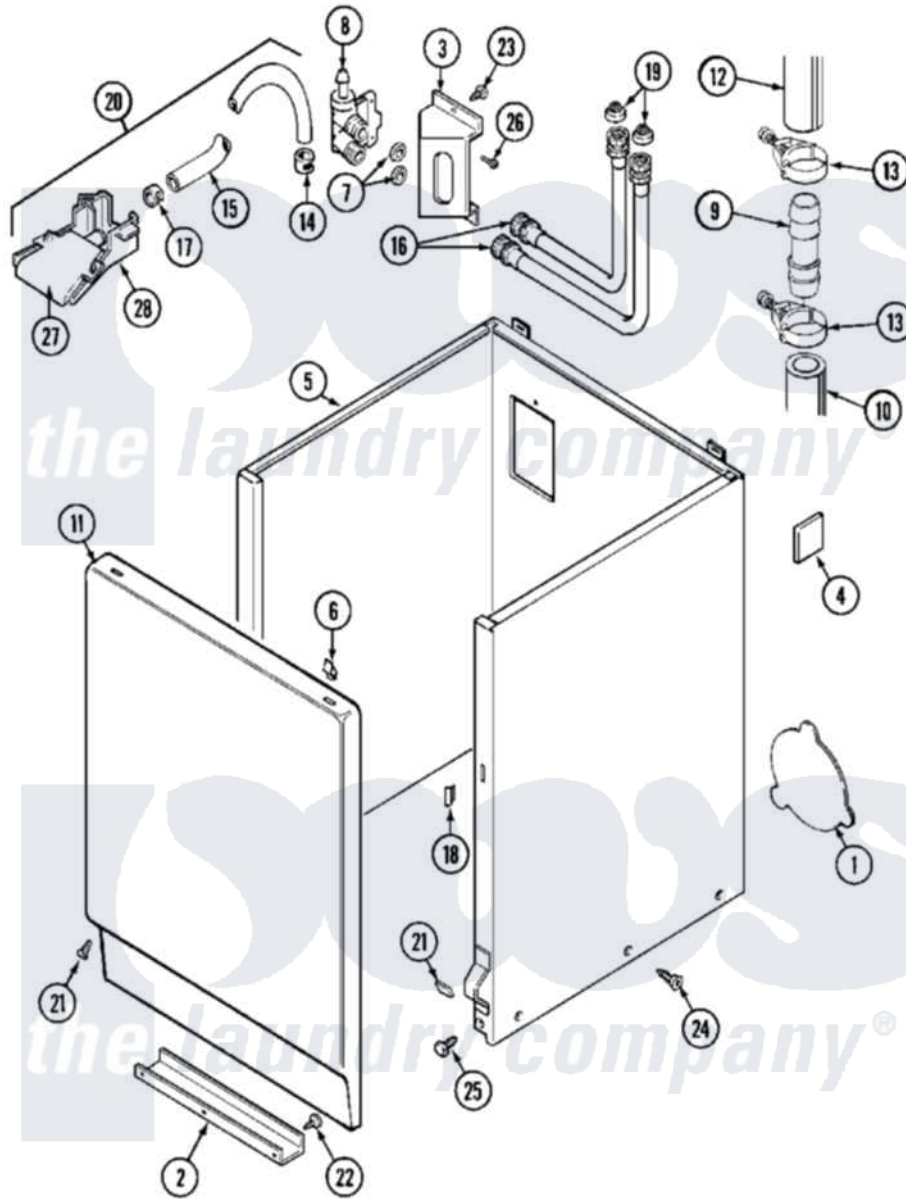

Maytag MAT11MNEGW 03 - CABINET

Maytag [Commercial Maytag MAT11MNEGW Washer Parts](#) Parts Diagram 03 - CABINET
 Click on the part number to view part

Item	Original Part Number	Replaced By	Status	Part Description
001	211294	90767		Screw, 8A X 3/8 HeX Washer Head Tapping
"	212985	22002924		Plate, Access
"	NLA		Not Available	PLATE, ACCESS
002	213846			Guard, Belt
003	214812	22002361		Bracket, Water Valve
004	215058			Pad, Cabinet Bumper
005	NLA		Not Available	CABINET (WHT)
006	212982	22001650		Fastener, Spring
007	Y013783			Washer, Inlet Hose
008	214337	96160		Screen
"	22001196			Valve, Water
"	22001275			Valve, Water
"	22001276	22004332		Water Valve 240V/50Hz, Comm
009	211111	16272		Connector, Straight
010	214768	211704		Hose, Drain

011	216078		Not Available	PANEL, FRONT (WHT)
012	215057	211704		Hose, Drain
013	200461	285655		Clamp, Hose
014	216169	596669		Clamp, Manifold
015	22001190			Hose, Injector
016	205828	202860		Inlet Hose Assembly
"	208100	76313		Hosefill
017	216170	489503		Clamp
018	214376	22002331		Spacer, Front Panel
019	200961	12001413		Strainer And Washer Kit
020	22001304			Water Injector Assembly
021	204439			Screw And Fstner Assembly
022	211294	90767		Screw, 8A X 3/8 HeX Washer Head Tapping
023	212276	W10116760		Screw
024	213007			Xfor Cabinet See Cabinet, Back
025	213121	3400111		Screw, 12-14 X 5/8
"	213122	27001200		Screw
026	Y313561			Screw----NA
027	22001187			Injector
028	22001186			Injector