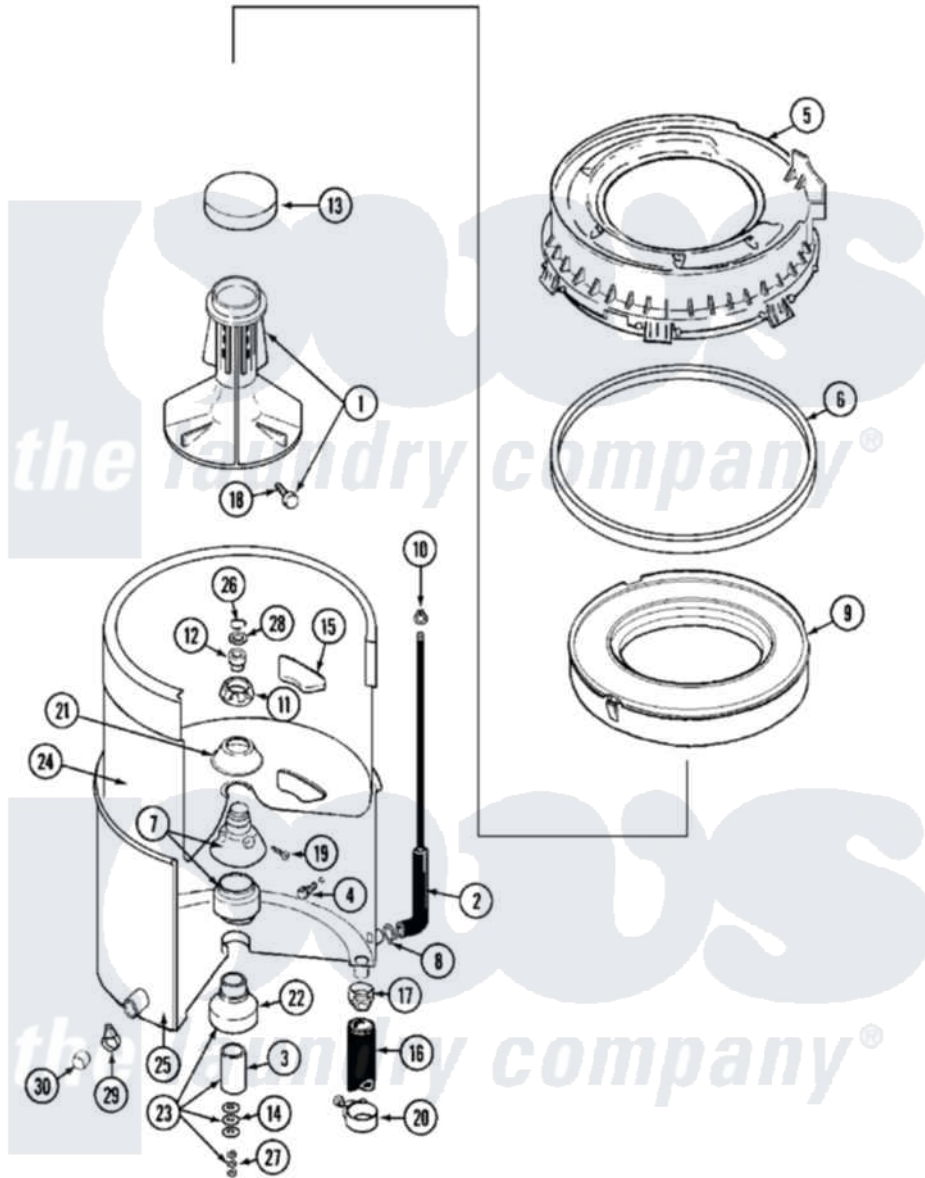

Maytag MAT11MNEGW 04 - TUB

Maytag [Commercial Maytag MAT11MNEGW Washer Parts](#) Parts Diagram 04 - TUB
 Click on the part number to view part

Item	Original Part Number	Replaced By	Status	Part Description
001	207228			Agitator W/Lock Screw
002	212942	22001619		Tube, Water Level Switch
003	211130			Bearing Liner, Tub Bearing
004	200744	W10175939		Bolt
"	205254	W10175938		Bolt
005	22001299			Tub Cover And Gasket Assembly
006	Y22001201	22001007		Gasket, Cover To Tub
007	204012	6-2095720		Mounting S
008	211641			Clamp, 1-1/16"
009	22001142			Ring, Balance
010	410296	596669		Clamp, Manifold
011	211047	6-2110472		Nut- Clamp
012	Y0A4298	6-0A57420		Seal- Agitator
013	216251			Cap, Agitator
014	211100			Washer, Outer Tub
015	215980			Plug, Filter Hole

016	213045		Hose, Outer Tub Part Not Used
017	201011	285655	Clamp, Hose
018	206478	Not Available	SCREW & WASHER FOR AGITATOR
019	211618	22001423	Set Screw, Mounting Stem
020	202574	3367052	Clamp, Hose
021	211210		Washer, Clamping Nut
022	200824	6-2040130	Tub Bearin
023	204013	6-2040130	Tub Bearin
024	22001139		Tub, Inner
025	22001114	Not Available	TUB, OUTER (EX. LARGE)
026	Y015667		Retaining Ring
027	Y054867		Washer, Lock
028	Y015666		Washer, Retaining -
029	214739	596669	Clamp, Manifold
030	214725		Cap For Spout-Outer Tub