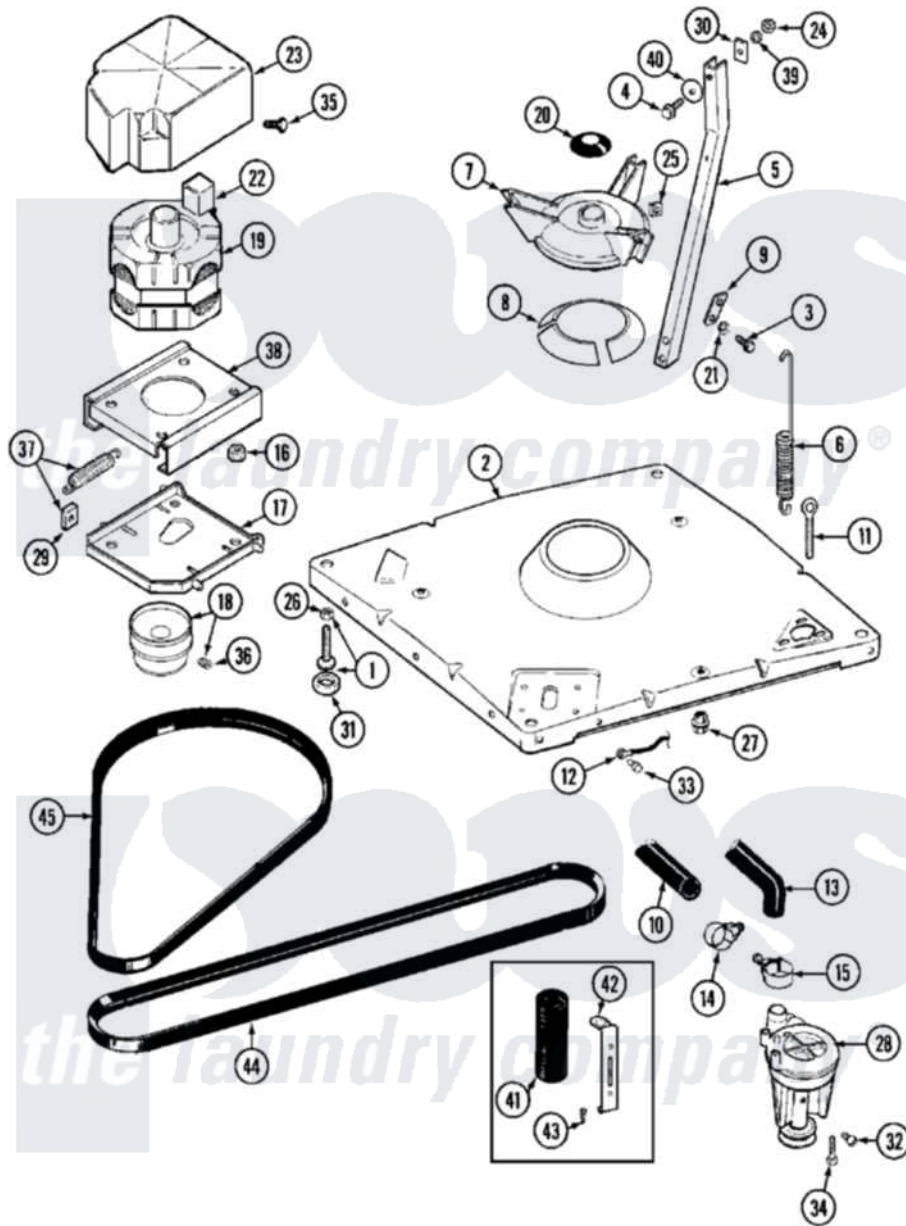

Maytag MAT11MNEGW 05 - BASE

Maytag Commercial Maytag MAT11MNEGW Washer Parts Parts Diagram 05 - BASE
 Click on the part number to view part

Item	Original Part Number	Replaced By	Status	Part Description
001	Y302699	22003428		Leg, Adjustable
002	22001172	22002150		Base
003	Y015627			Screw- Hex
004	200744	W10175939		Bolt
"	205254	W10175938		Bolt
005	213053			Brace, Tub Part Not Used
006	22001300			Spring, Centering
007	203725			Damper W/Bolt And Clip
008	203956			Damper Pad Kit
009	213073			Washer, Double Brace
010	214768	211704		Hose, Drain
011	216416			Bolt, Eye/Centering Spring
012	901220			Ground Wire
013	213045			Hose, Outer Tub Part Not Used
014	200461	285655		Clamp, Hose
015	202574	3367052		Clamp, Hose