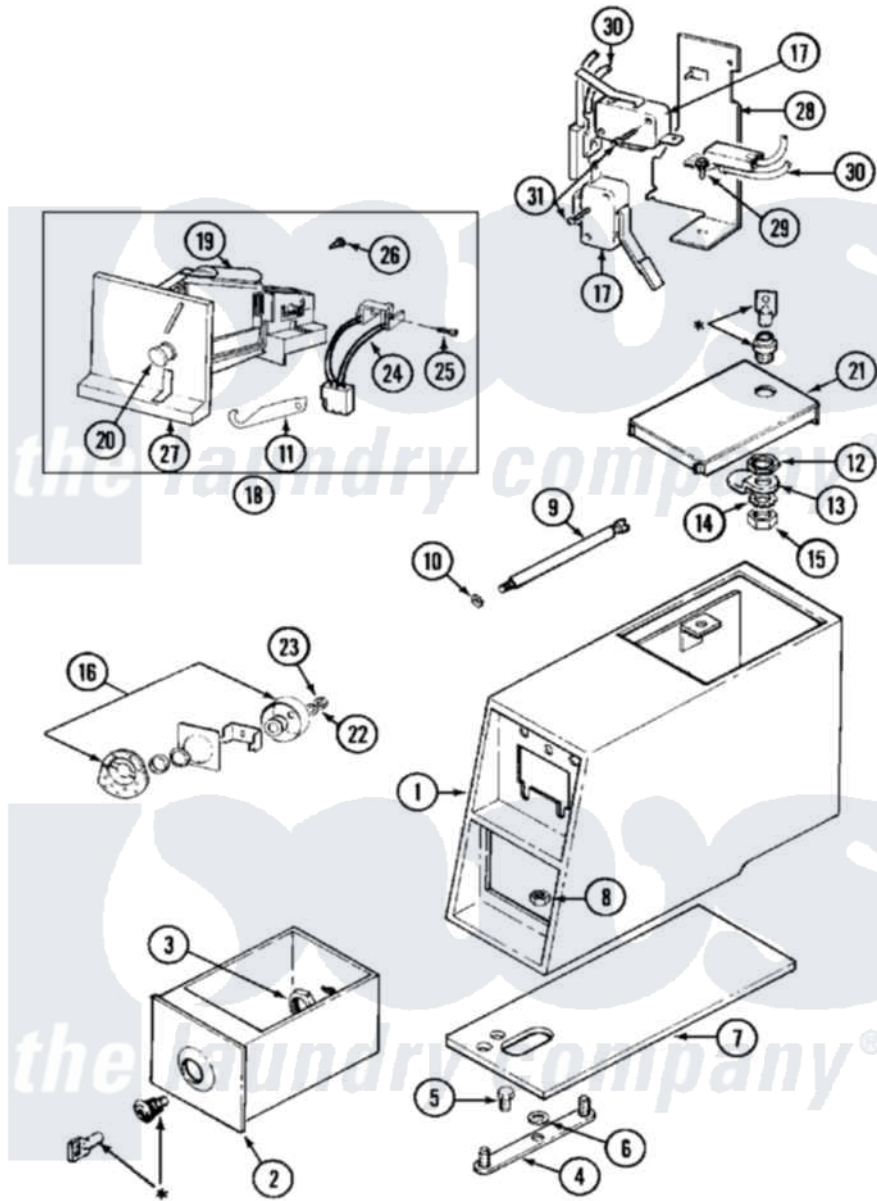

Maytag MAT11PDAAL 02 - CONTROL CENTER

* CONTACT YOUR COMMERCIAL LAUNDRY DISTRIBUTOR

Maytag [Commercial Maytag MAT11PDAAL Washer Parts](#) Parts Diagram 02 - CONTROL CENTER

[Click on the part number to view part](#)

Item	Original Part Number	Replaced By	Status	Part Description
001	207940	22001407		Case, Coin Slide
"	207940L	22001408		(ALM)
002	207912	208884		Coin Box K
"	207912L	208884		Coin Box K
003	212328	W10139762		Hex Nut, 3/4-27
004	NLA		Not Available	STRAP, MOUNTING
005	211294	90767		Screw, 8A X 3/8 HeX Washer Head Tapping
006	910309			Washer, Mounting Strap
007	214660			Gasket, Control Center
008	Y052740	62739		Nut, Lock
009	213035			Bolt, Locking
010	910181			Lockwasher, Terminal Block
011	216011			Spring, Return Button
012	212328	W10139762		Hex Nut, 3/4-27
013	213750	W10133266		Cam-Lock
014	22001354	W10177242		Hex-Nut 9/32 - 28

015	22001355		Nut, Lock Cam
016	NLA	Not Available	LOCK CAM ASSEMBLY
017	208042		Switch, Sensor
018	207948		Coin Drop Assembly
"	NLA	Not Available	(CAN.)
019	207947		Rejector, Coin
"	207949		Rejector, Coin
020	216200		Face Plate Return Button
021	204216	Not Available	DOOR, ACCESS (WHT)
"	204216L		Door, Access
022	22001354	W10177242	Hex-Nut 9/32 - 28
023	22001355		Nut, Lock Cam
024	206799		Optic Switch Assembly
025	314665		Screw, Switch Assembly
026	216068		Screw, Coin Drop
027	216010	Y208306	Kit- Mtg C
028	NLA	Not Available	BRACKET, SENSOR SWITCH
029	NLA	Not Available	SCREW, BRACKET
030	208045		Harness, Wire Sensor Switch To Circuit Brd
031	912012	3400409	Screw