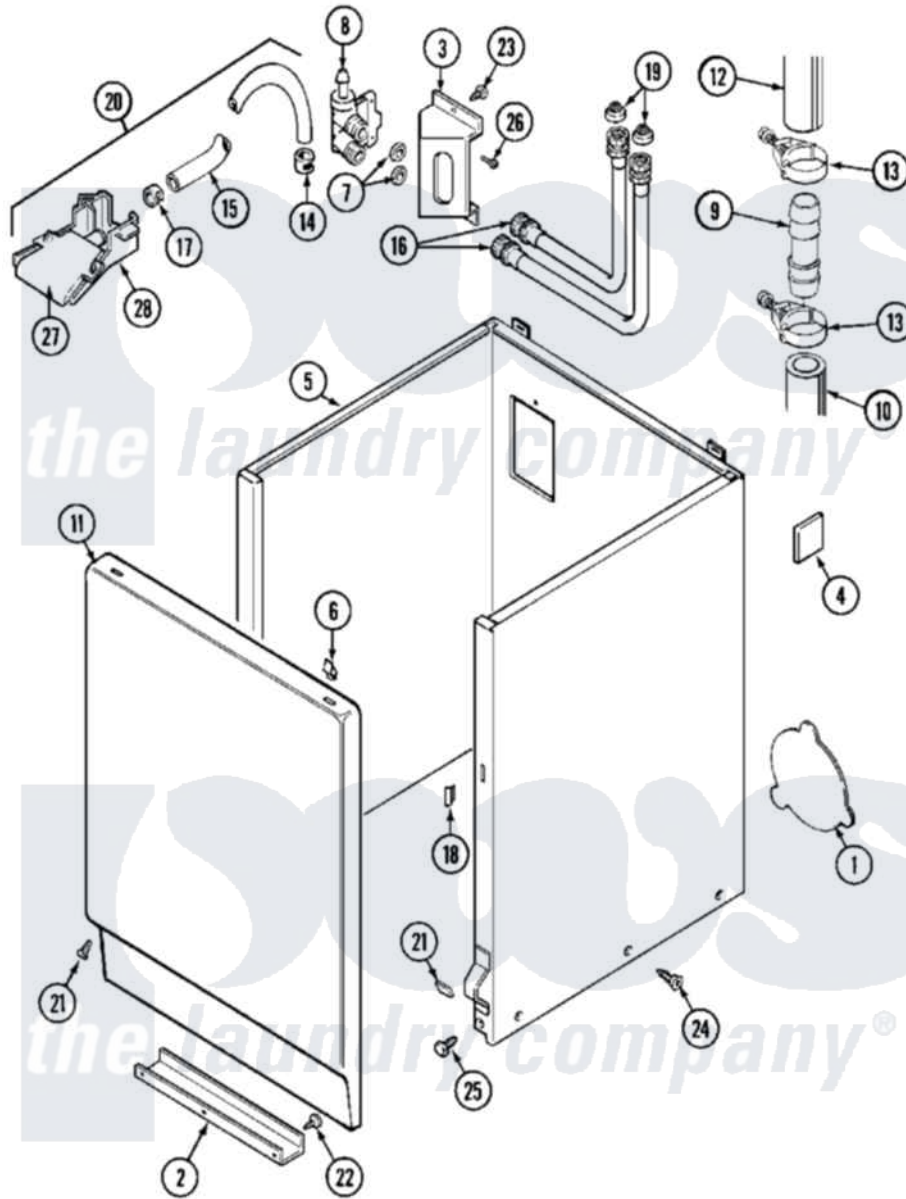

Maytag MAT11PDAAL 04 - CABINET

Maytag [Commercial Maytag MAT11PDAAL Washer Parts](#) Parts Diagram 04 - CABINET
 Click on the part number to view part

Item	Original Part Number	Replaced By	Status	Part Description
001	211294	90767		Screw, 8A X 3/8 HeX Washer Head Tapping
"	212985	22002924		Plate, Access
"	NLA		Not Available	PLATE, ACCESS
002	213846			Guard, Belt
003	214812	22002361		Bracket, Water Valve
004	215058			Pad, Cabinet Bumper
005	NLA		Not Available	CABINET (WHT)
006	212982	22001650		Fastener, Spring
007	Y013783			Washer, Inlet Hose
008	205161	489503		Clamp
"	214337	96160		Screen
"	22001275			Valve, Water
"	22001604			Valve, Water 120V 60Hz
009	211111	16272		Connector, Straight
010	214768	211704		Hose, Drain
011	216078		Not Available	PANEL, FRONT (WHT)

"	216078L		Not Available	PANEL, FRONT (ALM) SUB
012	215057	211704		Hose, Drain
013	200461	285655		Clamp, Hose
014	216169	596669		Clamp, Manifold
015	22001190			Hose, Injector
"	22001608	22001954		Injector Hose And Clamp Kit
"	22001900			Preventer, Back Flow
016	205828	202860		Inlet Hose Assembly
017	216170	489503		Clamp
018	214376	22002331		Spacer, Front Panel
019	200961	12001413		Strainer And Washer Kit
020	22001304			Water Injector Assembly
021	204439			Screw And Fstner Assembly
022	211294	90767		Screw, 8A X 3/8 HeX Washer Head Tapping
023	212276	W10116760		Screw
024	213007			Xfor Cabinet See Cabinet, Back
025	213121	3400111		Screw, 12-14 X 5/8
"	213122	27001200		Screw
026	Y313561			Screw----NA
027	22001187			Injector
028	22001186			Injector