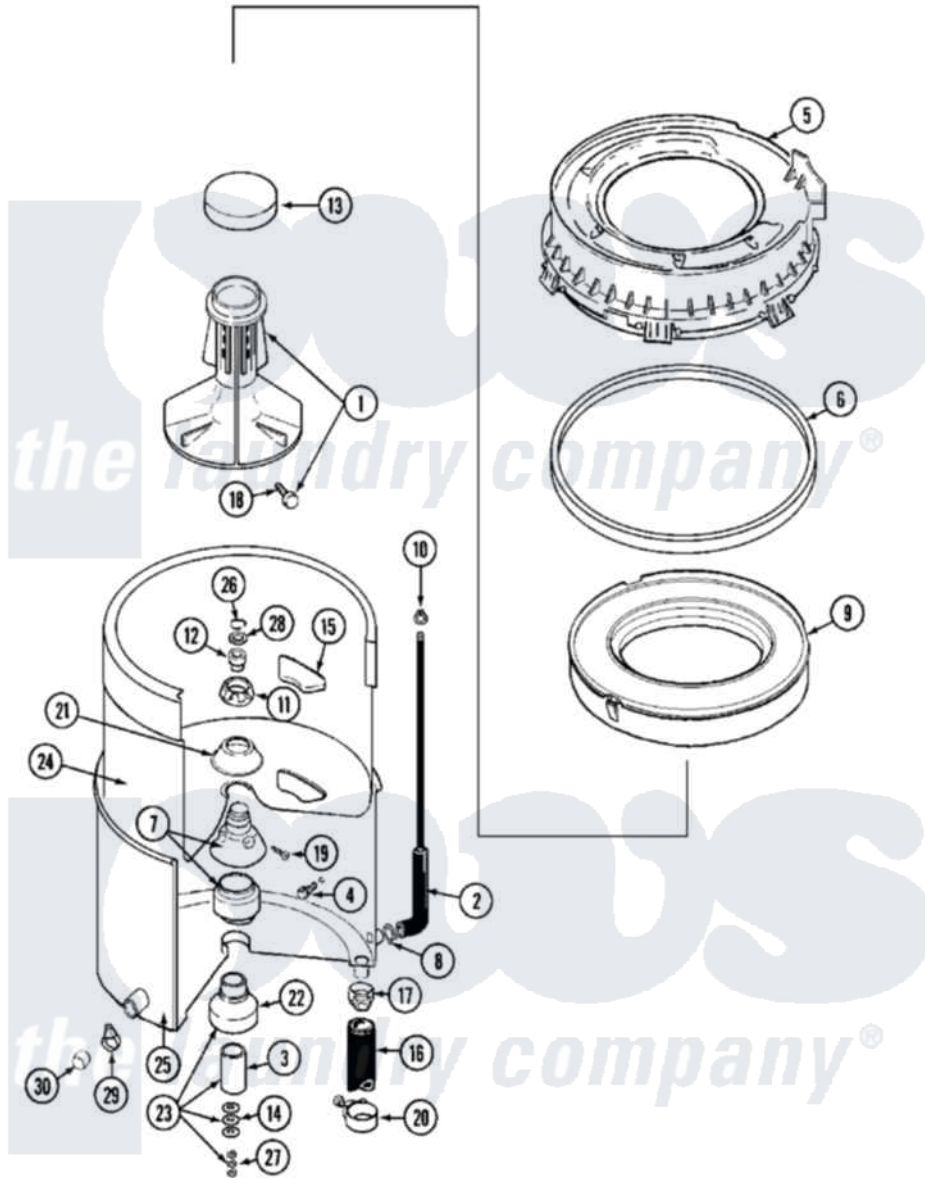

Maytag MAT11PDAAL 05 - TUB

Maytag Commercial Maytag MAT11PDAAL Washer Parts Parts Diagram 05 - TUB
 Click on the part number to view part

Item	Original Part Number	Replaced By	Status	Part Description
001	207228			Agitator W/Lock Screw
002	212942	22001619		Tube, Water Level Switch
003	211130			Bearing Liner, Tub Bearing
004	200744	W10175939		Bolt
"	205254	W10175938		Bolt
005	22001299			Tub Cover And Gasket Assembly
"	22001606	12001270		Kit, Injector Acc.
006	Y22001201	22001007		Gasket, Cover To Tub
007	204012	6-2095720		Mounting S
008	211641			Clamp, 1-1/16"
009	22001142			Ring, Balance
010	410296	596669		Clamp, Manifold
011	211047	6-2110472		Nut- Clamp
012	Y0A4298	6-0A57420		Seal- Agitator
013	216251			Cap, Agitator
014	211100			Washer, Outer Tub

015	215980		Plug, Filter Hole
016	213045		Hose, Outer Tub Part Not Used
017	201011	285655	Clamp, Hose
018	206478	Not Available	SCREW & WASHER FOR AGITATOR
019	211618	22001423	Set Screw, Mounting Stem
020	202574	3367052	Clamp, Hose
021	211210		Washer, Clamping Nut
022	200824	6-2040130	Tub Bearin
023	204013	6-2040130	Tub Bearin
024	22001139		Tub, Inner
025	22001114	Not Available	TUB, OUTER (EX. LARGE)
026	Y015667		Retaining Ring
027	Y054867		Washer, Lock
028	Y015666		Washer, Retaining -
029	214739	596669	Clamp, Manifold
030	214725		Cap For Spout-Outer Tub