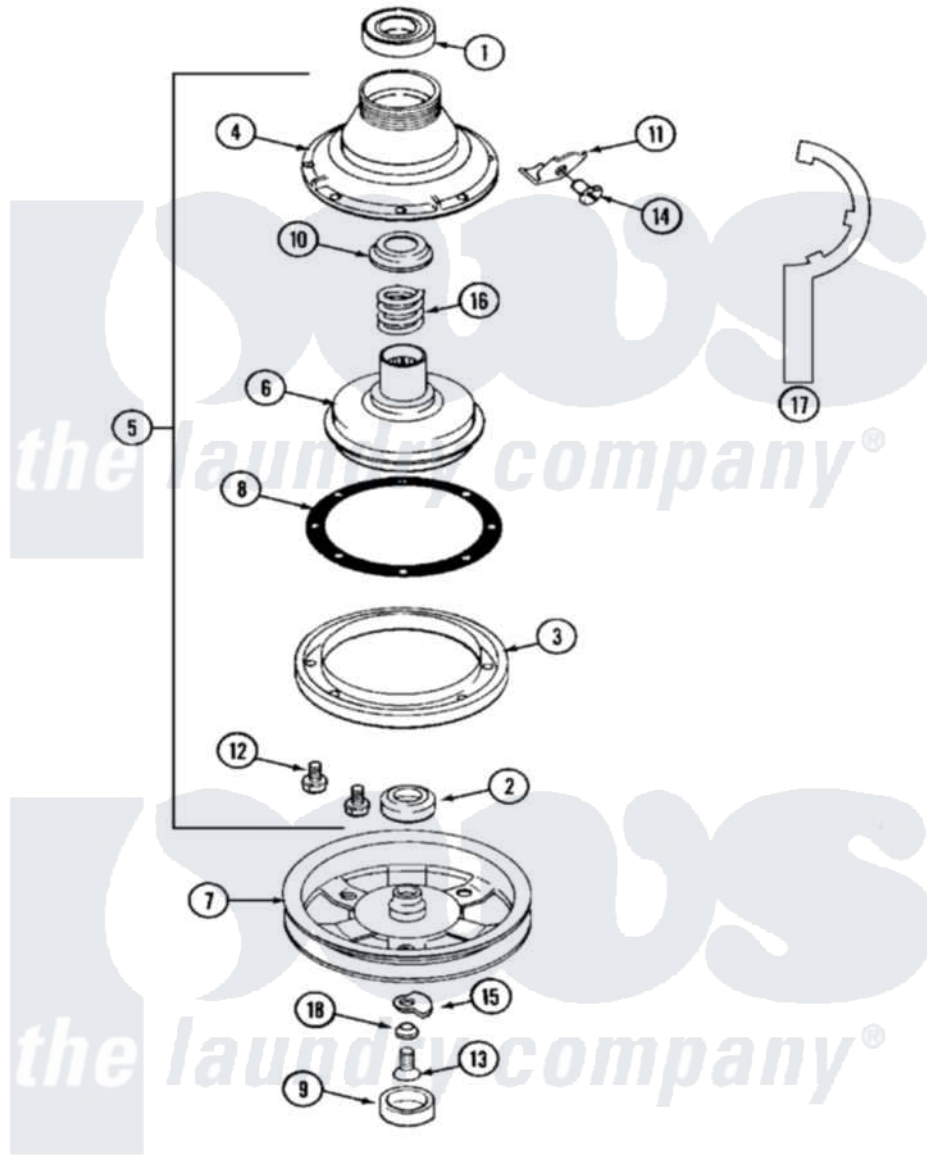

Maytag MAT11PDAAL 08 - CLUTCH, BRAKE & BELTS

Maytag Commercial Maytag MAT11PDAAL Washer Parts Parts Diagram 08 - CLUTCH, BRAKE & BELTS
 Click on the part number to view part

Item	Original Part Number	Replaced By	Status	Part Description
001	Y200720	22003441		Bearing, Rear
002	200835			Bearing, Brake Rotor
003	211043	6-2011900		Brake Asse
004	211045	6-2011900		Brake Asse
005	201190	6-2011900		Brake Asse
006	201126	6-2011900		Brake Asse
007	211059	6-2301530		Pulley
008	211042	6-2011900		Brake Asse
009	NLA		Not Available	CAP, OIL RETAINER
010	211039	6-2011900		Brake Asse
011	213325			Clip, Retaining
012	211000			SCREW, BRAKE DRUM (HEX HEAD)
013	211375	681582		Screw
014	213326			Bolt, Sems Retaining Clip
015	211089			Lug, Stop Pulley
016	211041	6-2011900		Brake Asse

017 [Y038315](#)

[038315](#)

Tool

018 211090

[22003555](#)

Washer, Stop Lug