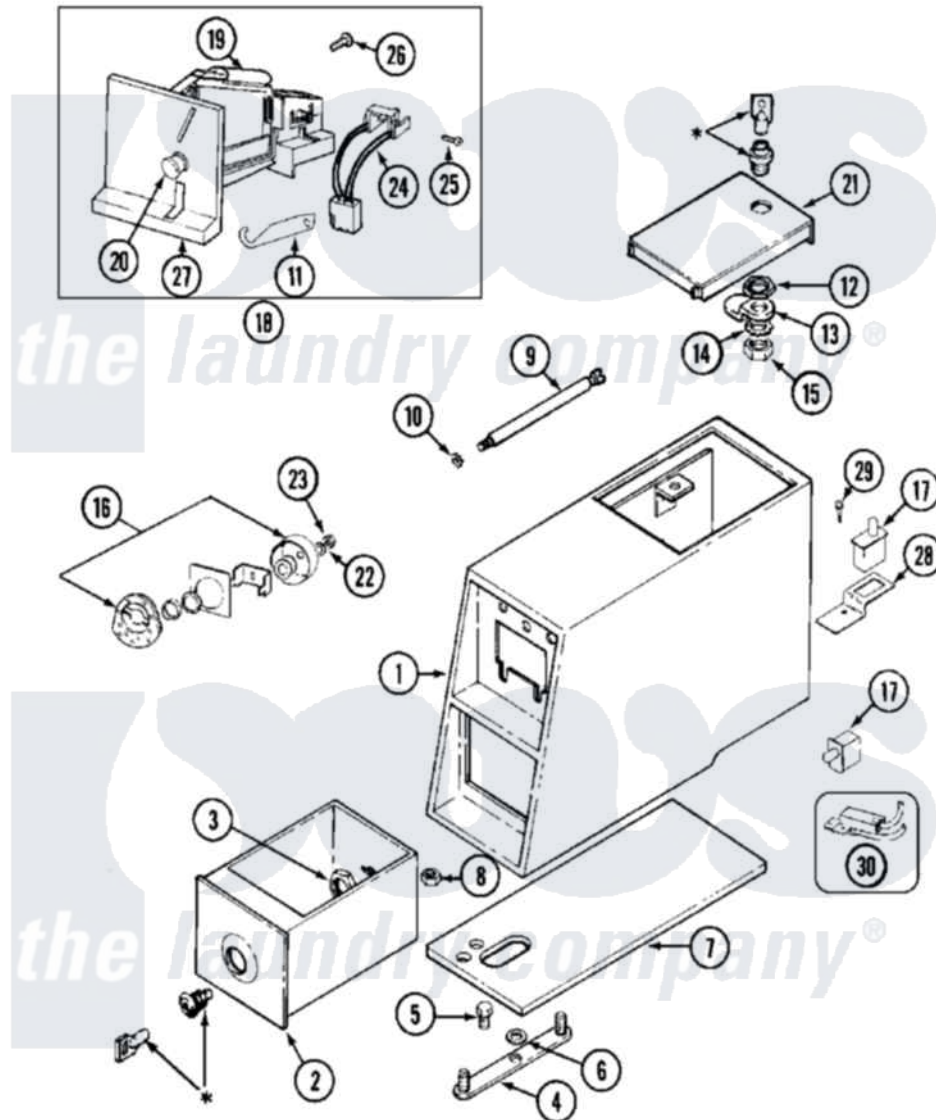

Maytag MAT11PDAAL 09 - CONTROL CNTR (SERIAL SUFFIX KB & AFTER)

***CONTACT YOUR COMMERCIAL LAUNDRY DISTRIBUTOR**

Maytag [Commercial Maytag MAT11PDAAL Washer Parts](#) Parts Diagram 09 - CONTROL CNTR (SERIAL SUFFIX KB & AFTER)

[Click on the part number to view part](#)

Item	Original Part Number	Replaced By	Status	Part Description
001	22001407			Case, Coin Slide
"	22001408			(ALM)
002	207912	208884		Coin Box K
"	207912L	208884		Coin Box K
003	212328	W10139762		Hex Nut, 3/4-27
004	NLA		Not Available	STRAP, MOUNTING
005	211294	90767		Screw, 8A X 3/8 HeX Washer Head Tapping
006	910309			Washer, Mounting Strap
007	214660			Gasket, Control Center
008	Y052740	62739		Nut, Lock
009	213035			Bolt, Locking
010	910181			Lockwasher, Terminal Block
011	216011			Spring, Return Button
012	212328	W10139762		Hex Nut, 3/4-27

013	213750	W10133266	Cam-Lock
014	22001354	W10177242	Hex-Nut 9/32 - 28
015	22001355		Nut, Lock Cam
016	NLA	Not Available	LOCK CAM ASSEMBLY
017	33001250		Switch, Vault And Service Door
018	207948		Coin Drop Assembly
"	NLA	Not Available	(CAN.)
019	207947		Rejector, Coin
"	207949		Rejector, Coin
020	216200		Face Plate Return Button
021	204216	Not Available	DOOR, ACCESS (WHT)
"	204216L		Door, Access
022	22001354	W10177242	Hex-Nut 9/32 - 28
023	216203		Lockwasher, Double "D"
"	22001355		Nut, Lock Cam
024	206799		Optic Switch Assembly
025	314665		Screw, Switch Assembly
026	216068		Screw, Coin Drop
027	216010	Y208306	Kit- Mtg C
028	22001404		Bracket, Service Switch
029	212276	W10116760	Screw
030	208045		Harness, Wire Sensor Switch To Circuit Brd