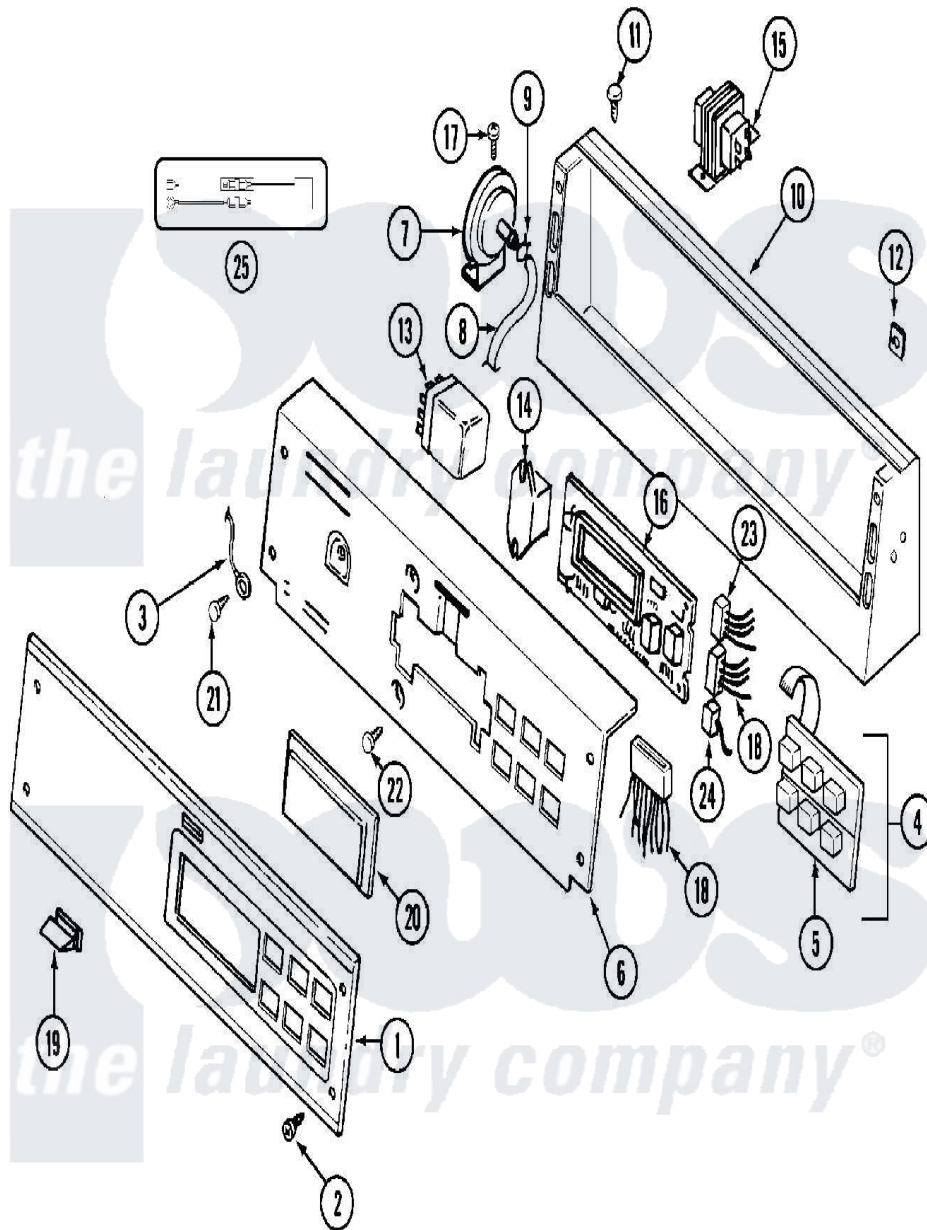

Maytag MAT11PDAAW 01 - CONTROL PANEL

Maytag [Commercial Maytag MAT11PDAAW Washer Parts](#) Parts Diagram 01 - CONTROL PANEL
 Click on the part number to view part

Item	Original Part Number	Replaced By	Status	Part Description
001	NLA		Not Available	PANEL, CONTROL
002	215506			Screw, Control Panel Overlay
003	204807			Ground Wire, Supp. Plte To Top Cover
"	NLA		Not Available	WIRE, GROUND
004	206808	W10135389		Push Button And Switch Assembly
"	215527	W10140652		Screw, 6-20 X 1/2
005	215517	W10131113		Push Button
006	215516			Plate, Back-Up
"	NLA		Not Available	(ALM)
007	203263	22004474		Switch- Pr
008	212942	22001619		Tube, Water Level Switch
009	410296	596669		Clamp, Manifold
010	206780			Control Cover Assembly
"	206780L	206780		Control Cover Assembly
011	212276	W10116760		Screw

012	215003		Fastener, Panel And Bracket
013	206421		Relay, Motor Reversing
014	206824	W10133335	Relay, Motor
"	212949	22001866	Screw, Relay
015	207766		Transformer
"	211294	90767	Screw, 8A X 3/8 HeX Washer Head Tapping
016	207767	22002954	Deflector, Water
"	33001249		Battery, Control Board
"	912077		Locknut, Reader Harness
"	NLA	Not Available	BOARD, CONTROL
"	NLA	Not Available	SUPPORT, BATTERY
"	Y215513		Standoff, Circuit Board
017	211294	90767	Screw, 8A X 3/8 HeX Washer Head Tapping
018	314531		Connector, Edgeboard
"	NLA	Not Available	WIRE HARNESS, MAIN
019	214610		Bumper, Lid
020	33001208		Cover, Display
021	210186	3370225	Screw
022	215526		Screw, Circuit Board
023	206799		Optic Switch Assembly
"	NLA	Not Available	CONNECTOR, EDGEBOARD- ---NA
024	208045		Harness, Wire Sensor Switch To Circuit Brd
"	22001361		Connector, Edgeboard
025	NLA	Not Available	SURGE SUPPRESSOR KIT