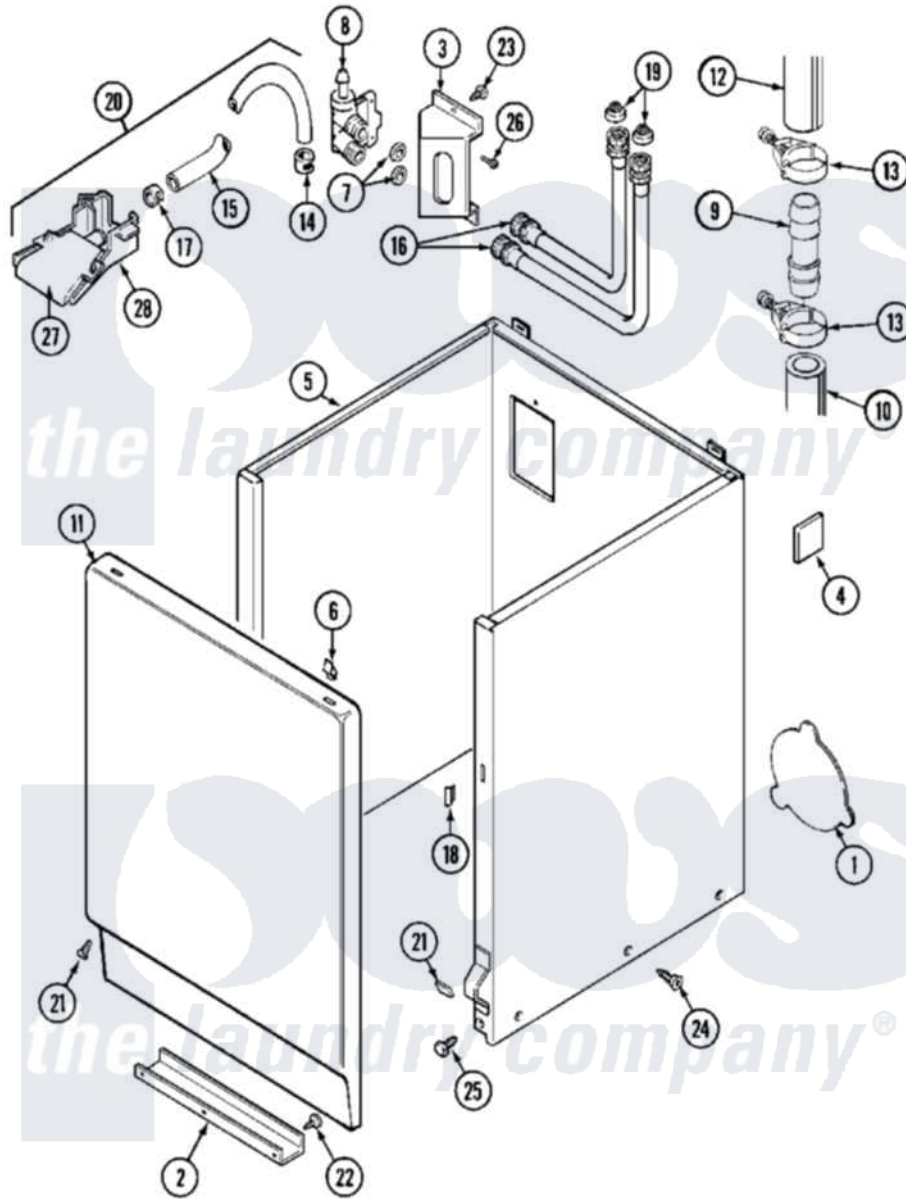

Maytag MAT11PDAAW 04 - CABINET

Maytag [Commercial Maytag MAT11PDAAW Washer Parts](#) Parts Diagram 04 - CABINET
 Click on the part number to view part

Item	Original Part Number	Replaced By	Status	Part Description
001	211294	90767		Screw, 8A X 3/8 HeX Washer Head Tapping
"	212985	22002924		Plate, Access
"	NLA		Not Available	PLATE, ACCESS
002	213846			Guard, Belt
003	214812	22002361		Bracket, Water Valve
004	215058			Pad, Cabinet Bumper
005	NLA		Not Available	CABINET (WHT)
006	212982	22001650		Fastener, Spring
007	Y013783			Washer, Inlet Hose
008	205161	489503		Clamp
"	214337	96160		Screen
"	22001275			Valve, Water
"	22001604			Valve, Water 120V 60Hz
009	211111	16272		Connector, Straight
010	214768	211704		Hose, Drain
011	216078		Not Available	PANEL, FRONT (WHT)

"	216078L		Not Available	PANEL, FRONT (ALM) SUB
012	215057	211704		Hose, Drain
013	200461	285655		Clamp, Hose
014	216169	596669		Clamp, Manifold
015	22001190			Hose, Injector
"	22001608	22001954		Injector Hose And Clamp Kit
"	22001900			Preventer, Back Flow
016	205828	202860		Inlet Hose Assembly
017	216170	489503		Clamp
018	214376	22002331		Spacer, Front Panel
019	200961	12001413		Strainer And Washer Kit
020	22001304			Water Injector Assembly
021	204439			Screw And Fstner Assembly
022	211294	90767		Screw, 8A X 3/8 HeX Washer Head Tapping
023	212276	W10116760		Screw
024	213007			Xfor Cabinet See Cabinet, Back
025	213121	3400111		Screw, 12-14 X 5/8
"	213122	27001200		Screw
026	Y313561			Screw----NA
027	22001187			Injector
028	22001186			Injector