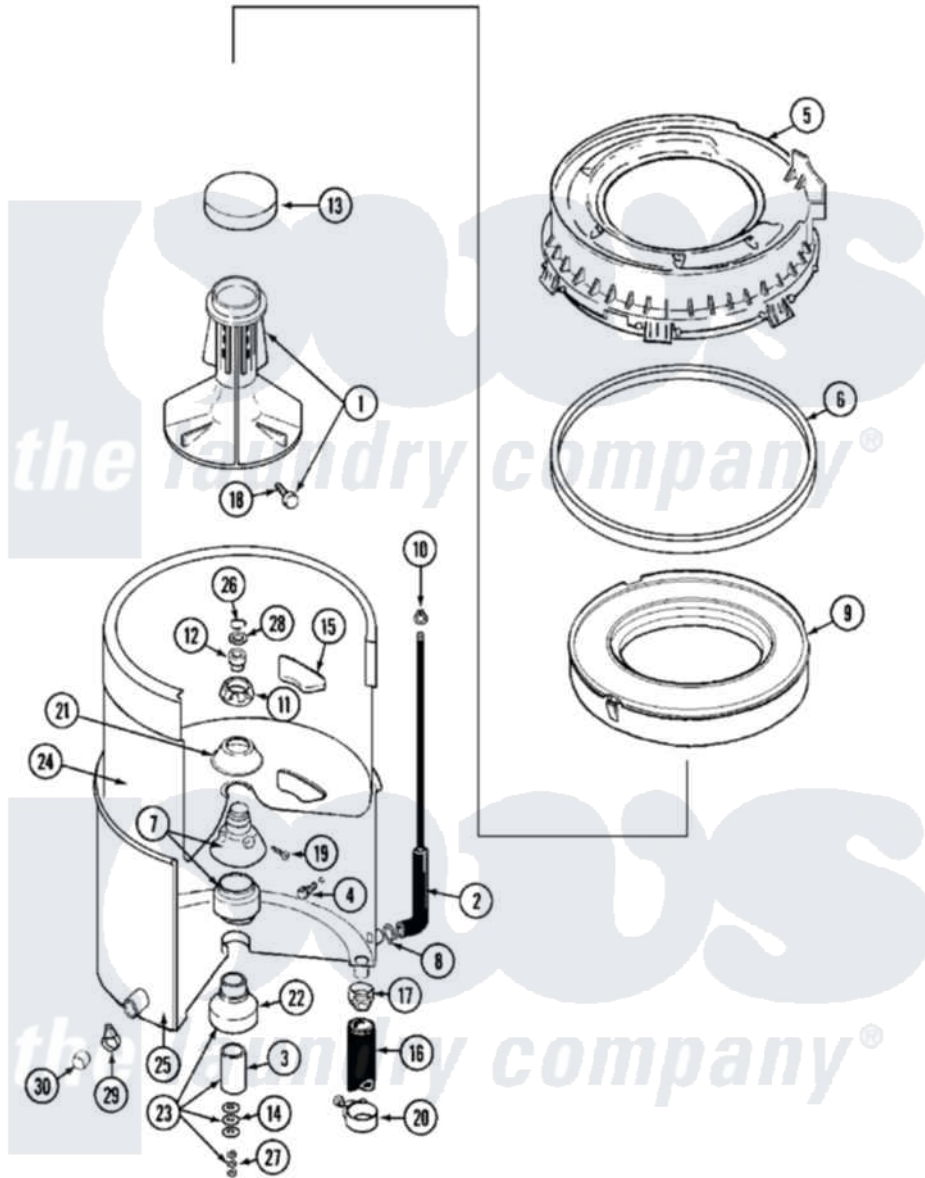

Maytag MAT11PDAAW 05 - TUB

Maytag [Commercial Maytag MAT11PDAAW Washer Parts](#) Parts Diagram 05 - TUB
 Click on the part number to view part

Item	Original Part Number	Replaced By	Status	Part Description
001	207228			Agitator W/Lock Screw
002	212942	22001619		Tube, Water Level Switch
003	211130			Bearing Liner, Tub Bearing
004	200744	W10175939		Bolt
"	205254	W10175938		Bolt
005	22001299			Tub Cover And Gasket Assembly
"	22001606	12001270		Kit, Injector Acc.
006	Y22001201	22001007		Gasket, Cover To Tub
007	204012	6-2095720		Mounting S
008	211641			Clamp, 1-1/16"
009	22001142			Ring, Balance
010	410296	596669		Clamp, Manifold
011	211047	6-2110472		Nut- Clamp
012	Y0A4298	6-0A57420		Seal- Agitator
013	216251			Cap, Agitator
014	211100			Washer, Outer Tub

015	215980		Plug, Filter Hole
016	213045		Hose, Outer Tub Part Not Used
017	201011	285655	Clamp, Hose
018	206478	Not Available	SCREW & WASHER FOR AGITATOR
019	211618	22001423	Set Screw, Mounting Stem
020	202574	3367052	Clamp, Hose
021	211210		Washer, Clamping Nut
022	200824	6-2040130	Tub Bearin
023	204013	6-2040130	Tub Bearin
024	22001139		Tub, Inner
025	22001114	Not Available	TUB, OUTER (EX. LARGE)
026	Y015667		Retaining Ring
027	Y054867		Washer, Lock
028	Y015666		Washer, Retaining -
029	214739	596669	Clamp, Manifold
030	214725		Cap For Spout-Outer Tub