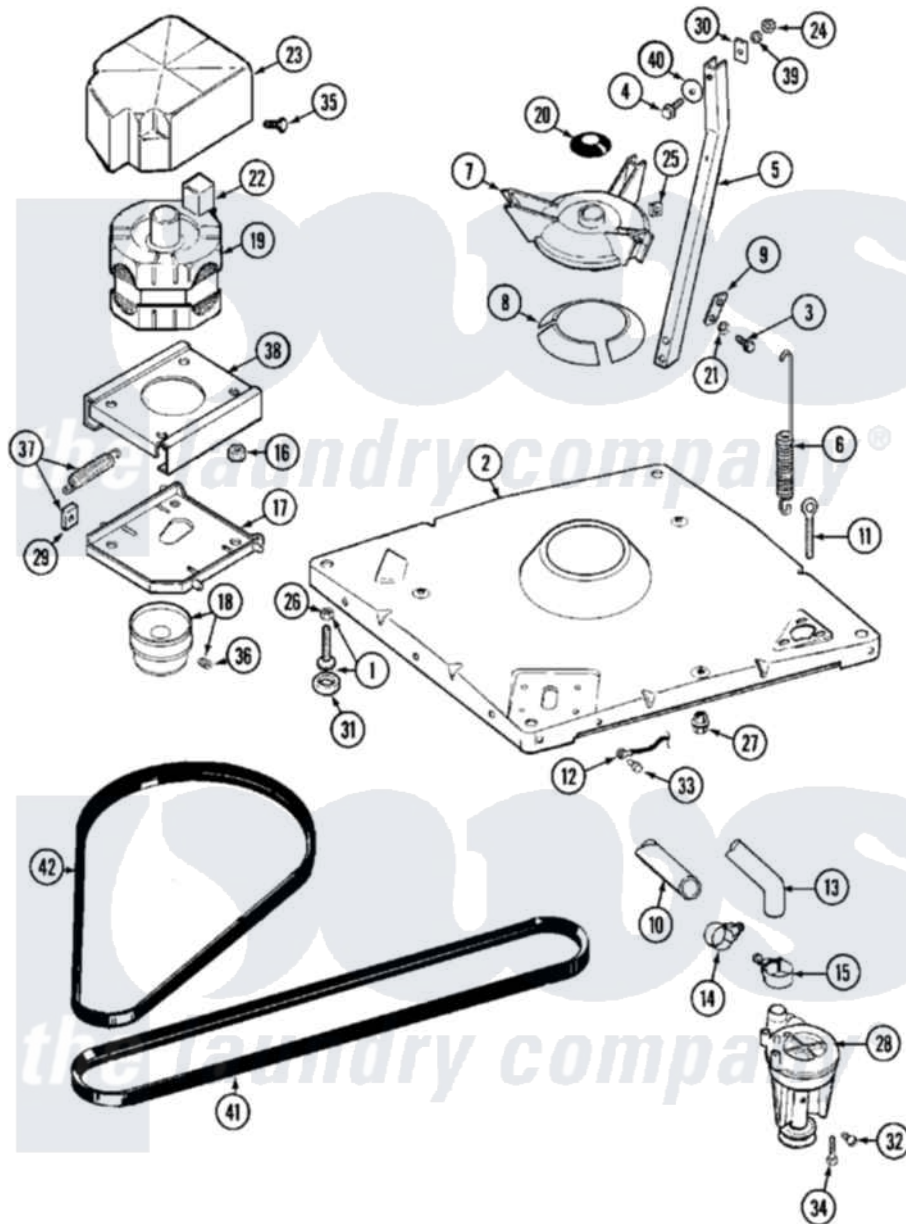

Maytag MAT11PDAAW 06 - BASE

Maytag [Commercial Maytag MAT11PDAAW Washer Parts](#) Parts Diagram 06 - BASE
 Click on the part number to view part

Item	Original Part Number	Replaced By	Status	Part Description
001	Y302699	22003428		Leg, Adjustable
002	22001172	22002150		Base
003	Y015627			Screw- Hex
004	200744	W10175939		Bolt
"	205254	W10175938		Bolt
005	213053			Brace, Tub Part Not Used
006	22001300			Spring, Centering
007	203725			Damper W/Bolt And Clip
008	203956			Damper Pad Kit
009	213073			Washer, Double Brace
010	214768	211704		Hose, Drain
011	216416			Bolt, Eye/Centering Spring
012	901220			Ground Wire
013	213045			Hose, Outer Tub Part Not Used
014	200461	285655		Clamp, Hose
015	202574	3367052		Clamp, Hose

016	Y311426	3400029	Nut, Adapter Plate
017	22001301		Mount, Motor Lower-Assembly
018	200816	6-2008160	Pulley- MO
019	201805	12002351	Motor-Drve
020	211028	22001586	Deflector, Water
021	911852	486009	Lockwasher
022	205131		Switch, Motor External Start
"	205132	Not Available	SWITCH, MOTOR EXTERNAL START No.201664-14,205463-4 & 201800-4
"	206505	Not Available	PROD. No.201664-15, & No.205463-3.
"	NLA	Not Available	SWITCH, MOTOR EXTERNAL START
023	215098		Shield, Motor
024	Y052734		Nut, Carrage Bolts And Bracket
025	Y052785		Nut, Brace To Damper
026	210385		Lock Nut For Adjustable Leg
027	211949		Nut, Adjustment Eyebolt
028	202203	6-2022030	Pump As Pa
029	Y204998	205000	Roller And Spring Kit 4+Spr
030	212979	Not Available	WASHER, TUB BRACE
031	210684		Foot, Adjustable Leg
032	Y015408	22003235	Screw, Bearing Insert
033	210186	3370225	Screw
034	211880		Screw, HeX Head No.10 X 1/2 Inc
035	213121	3400111	Screw, 12-14 X 5/8
036	Y053241		Set Screw, Motor Pulley
037	205000		Roller And Spring Kit 4+Spr
038	214956		Motor Mount Assembly
039	Y054867		Washer, Lock
040	211100		Washer, Outer Tub
041	211124		Part Not Used
042	211125		V Belt, DriVe Pulley