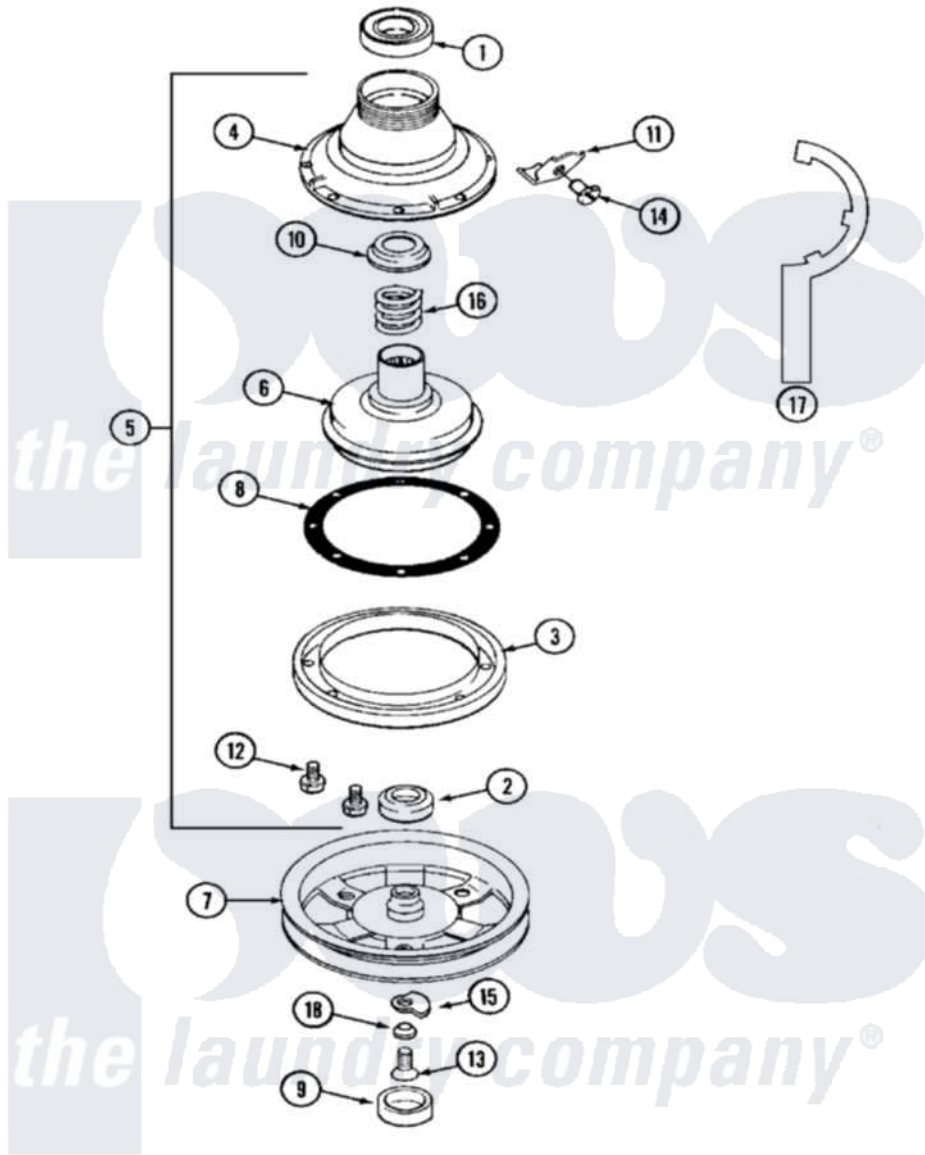

Maytag MAT11PDAAW 08 - CLUTCH, BRAKE & BELTS

Maytag Commercial Maytag MAT11PDAAW Washer Parts Parts Diagram 08 - CLUTCH, BRAKE & BELTS
 Click on the part number to view part

| Item | Original Part Number | Replaced By | Status | Part Description |
|------|------------------------|---------------------------|---------------|------------------------------|
| 001 | Y200720 | 22003441 | | Bearing, Rear |
| 002 | 200835 | | | Bearing, Brake Rotor |
| 003 | 211043 | 6-2011900 | | Brake Asse |
| 004 | 211045 | 6-2011900 | | Brake Asse |
| 005 | 201190 | 6-2011900 | | Brake Asse |
| 006 | 201126 | 6-2011900 | | Brake Asse |
| 007 | 211059 | 6-2301530 | | Pulley |
| 008 | 211042 | 6-2011900 | | Brake Asse |
| 009 | NLA | | Not Available | CAP, OIL RETAINER |
| 010 | 211039 | 6-2011900 | | Brake Asse |
| 011 | 213325 | | | Clip, Retaining |
| 012 | 211000 | | | SCREW, BRAKE DRUM (HEX HEAD) |
| 013 | 211375 | 681582 | | Screw |
| 014 | 213326 | | | Bolt, Sems Retaining Clip |
| 015 | 211089 | | | Lug, Stop Pulley |
| 016 | 211041 | 6-2011900 | | Brake Asse |

017 [Y038315](#)

[038315](#)

Tool

018 211090

[22003555](#)

Washer, Stop Lug