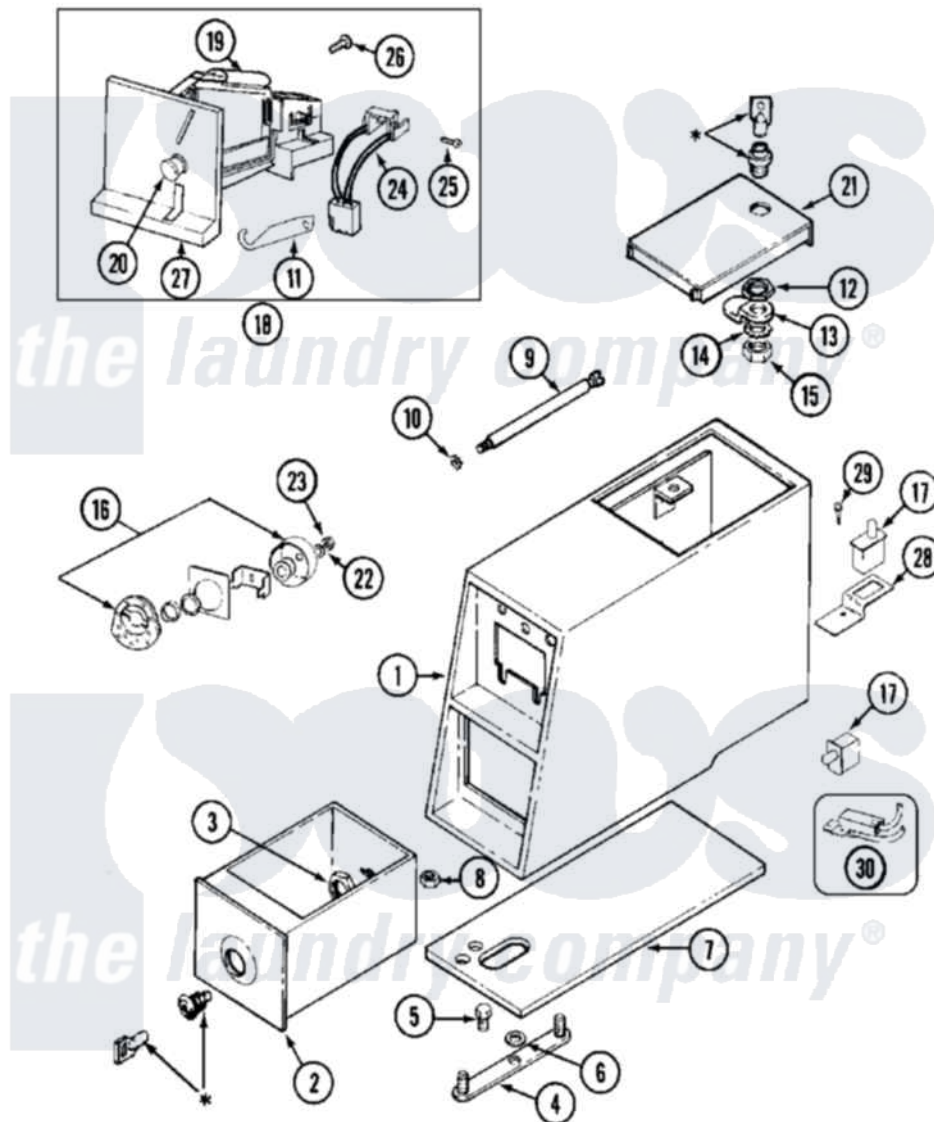

Maytag MAT11PDAAW 09 - CONTROL CNTR (SERIAL SUFFIX KB & AFTER)

***CONTACT YOUR COMMERCIAL LAUNDRY DISTRIBUTOR**

Maytag [Commercial Maytag MAT11PDAAW Washer Parts](#) Parts Diagram 09 - CONTROL CNTR (SERIAL SUFFIX KB & AFTER)

[Click on the part number to view part](#)

Item	Original Part Number	Replaced By	Status	Part Description
001	22001407			Case, Coin Slide
"	22001408			(ALM)
002	207912	208884		Coin Box K
"	207912L	208884		Coin Box K
003	212328	W10139762		Hex Nut, 3/4-27
004	NLA		Not Available	STRAP, MOUNTING
005	211294	90767		Screw, 8A X 3/8 HeX Washer Head Tapping
006	910309			Washer, Mounting Strap
007	214660			Gasket, Control Center
008	Y052740	62739		Nut, Lock
009	213035			Bolt, Locking
010	910181			Lockwasher, Terminal Block
011	216011			Spring, Return Button
012	212328	W10139762		Hex Nut, 3/4-27

013	213750	W10133266	Cam-Lock
014	22001354	W10177242	Hex-Nut 9/32 - 28
015	22001355		Nut, Lock Cam
016	NLA	Not Available	LOCK CAM ASSEMBLY
017	33001250		Switch, Vault And Service Door
018	207948		Coin Drop Assembly
"	NLA	Not Available	(CAN.)
019	207947		Rejector, Coin
"	207949		Rejector, Coin
020	216200		Face Plate Return Button
021	204216	Not Available	DOOR, ACCESS (WHT)
"	204216L		Door, Access
022	22001354	W10177242	Hex-Nut 9/32 - 28
023	216203		Lockwasher, Double "D"
"	22001355		Nut, Lock Cam
024	206799		Optic Switch Assembly
025	314665		Screw, Switch Assembly
026	216068		Screw, Coin Drop
027	216010	Y208306	Kit- Mtg C
028	22001404		Bracket, Service Switch
029	212276	W10116760	Screw
030	208045		Harness, Wire Sensor Switch To Circuit Brd