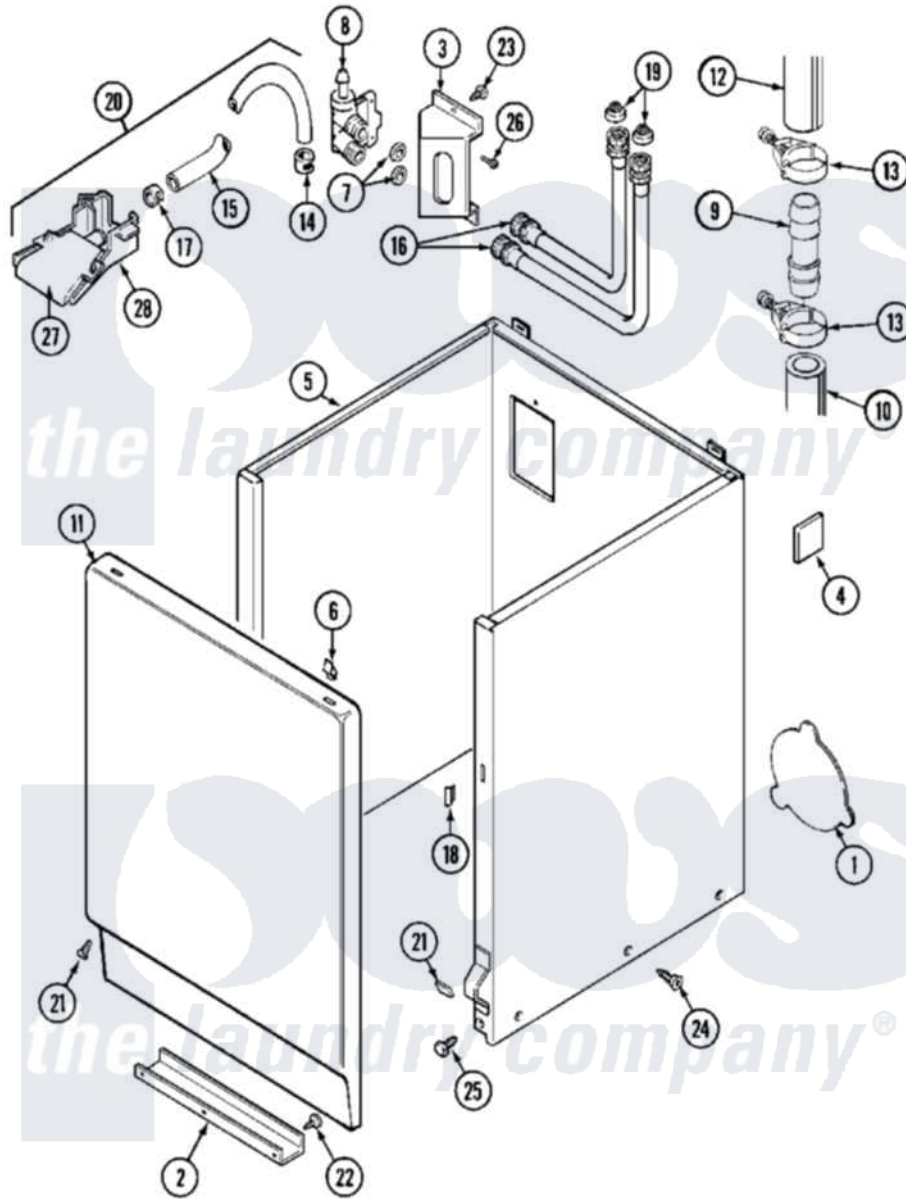

# Maytag MAT11PDABL 04 - CABINET

Maytag [Commercial Maytag MAT11PDABL Washer Parts](#) Parts Diagram 04 - CABINET  
 Click on the part number to view part

Item	Original Part Number	Replaced By	Status	Part Description
001	<a href="#">211294</a>	<a href="#">90767</a>		Screw, 8A X 3/8 HeX Washer Head Tapping
"	212985	<a href="#">22002924</a>		Plate, Access
"	NLA		Not Available	PLATE, ACCESS
002	<a href="#">213846</a>			Guard, Belt
003	214812	<a href="#">22002361</a>		Bracket, Water Valve
004	<a href="#">215058</a>			Pad, Cabinet Bumper
005	NLA		Not Available	CABINET (WHT)
006	212982	<a href="#">22001650</a>		Fastener, Spring
007	<a href="#">Y013783</a>			Washer, Inlet Hose
008	205161	<a href="#">489503</a>		Clamp
"	214337	<a href="#">96160</a>		Screen
"	<a href="#">22001275</a>			Valve, Water
"	<a href="#">22001604</a>			Valve, Water 120V 60Hz
009	<a href="#">211111</a>	<a href="#">16272</a>		Connector, Straight
010	<a href="#">214768</a>	<a href="#">211704</a>		Hose, Drain
011	216078		Not Available	PANEL, FRONT (WHT)