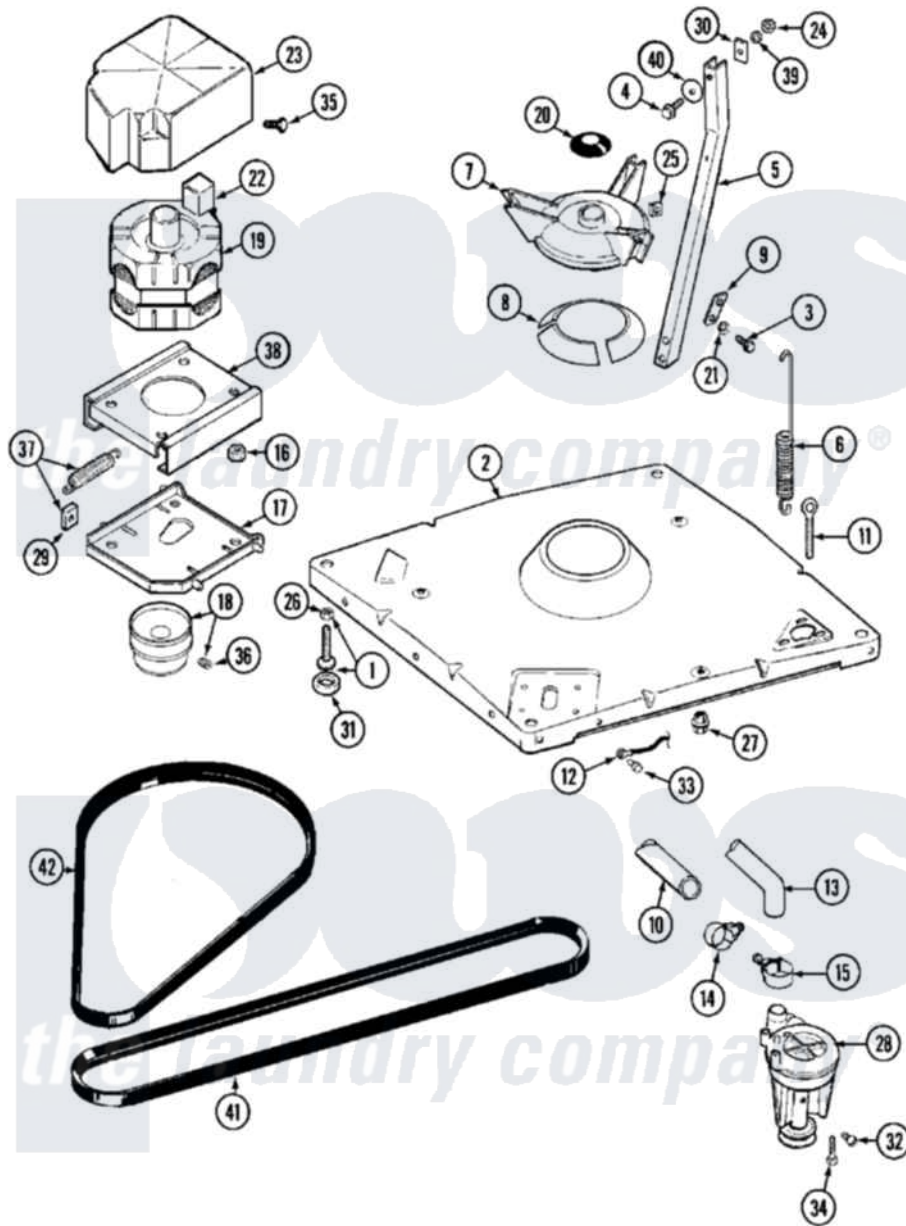

Maytag MAT11PDABL 06 - BASE

Maytag Commercial Maytag MAT11PDABL Washer Parts Parts Diagram 06 - BASE
 Click on the part number to view part

Item	Original Part Number	Replaced By	Status	Part Description
001	Y302699	22003428		Leg, Adjustable
002	22001172	22002150		Base
003	Y015627			Screw- Hex
004	200744	W10175939		Bolt
"	205254	W10175938		Bolt
005	213053			Brace, Tub Part Not Used
006	22001300			Spring, Centering
007	203725			Damper W/Bolt And Clip
008	203956			Damper Pad Kit
009	213073			Washer, Double Brace
010	214768	211704		Hose, Drain
011	216416			Bolt, Eye/Centering Spring
012	901220			Ground Wire
013	213045			Hose, Outer Tub Part Not Used
014	200461	285655		Clamp, Hose
015	202574	3367052		Clamp, Hose

016	Y311426	3400029	Nut, Adapter Plate
017	22001301		Mount, Motor Lower-Assembly
018	200816	6-2008160	Pulley- MO
019	201805	12002351	Motor-Drve
020	211028	22001586	Deflector, Water
021	911852	486009	Lockwasher
022	205131		Switch, Motor External Start
"	205132	Not Available	SWITCH, MOTOR EXTERNAL START No.201664-14,205463-4 & 201800-4
"	206505	Not Available	PROD. No.201664-15, & No.205463-3.
"	NLA	Not Available	SWITCH, MOTOR EXTERNAL START
023	215098		Shield, Motor
024	Y052734		Nut, Carrage Bolts And Bracket
025	Y052785		Nut, Brace To Damper
026	210385		Lock Nut For Adjustable Leg
027	211949		Nut, Adjustment Eyebolt
028	202203	6-2022030	Pump As Pa
029	Y204998	205000	Roller And Spring Kit 4+Spr
030	212979	Not Available	WASHER, TUB BRACE
031	210684		Foot, Adjustable Leg
032	Y015408	22003235	Screw, Bearing Insert
033	210186	3370225	Screw
034	211880		Screw, HeX Head No.10 X 1/2 Inc
035	213121	3400111	Screw, 12-14 X 5/8
036	Y053241		Set Screw, Motor Pulley
037	205000		Roller And Spring Kit 4+Spr
038	214956		Motor Mount Assembly
039	Y054867		Washer, Lock
040	211100		Washer, Outer Tub
041	211124		Part Not Used
042	211125		V Belt, DriVe Pulley