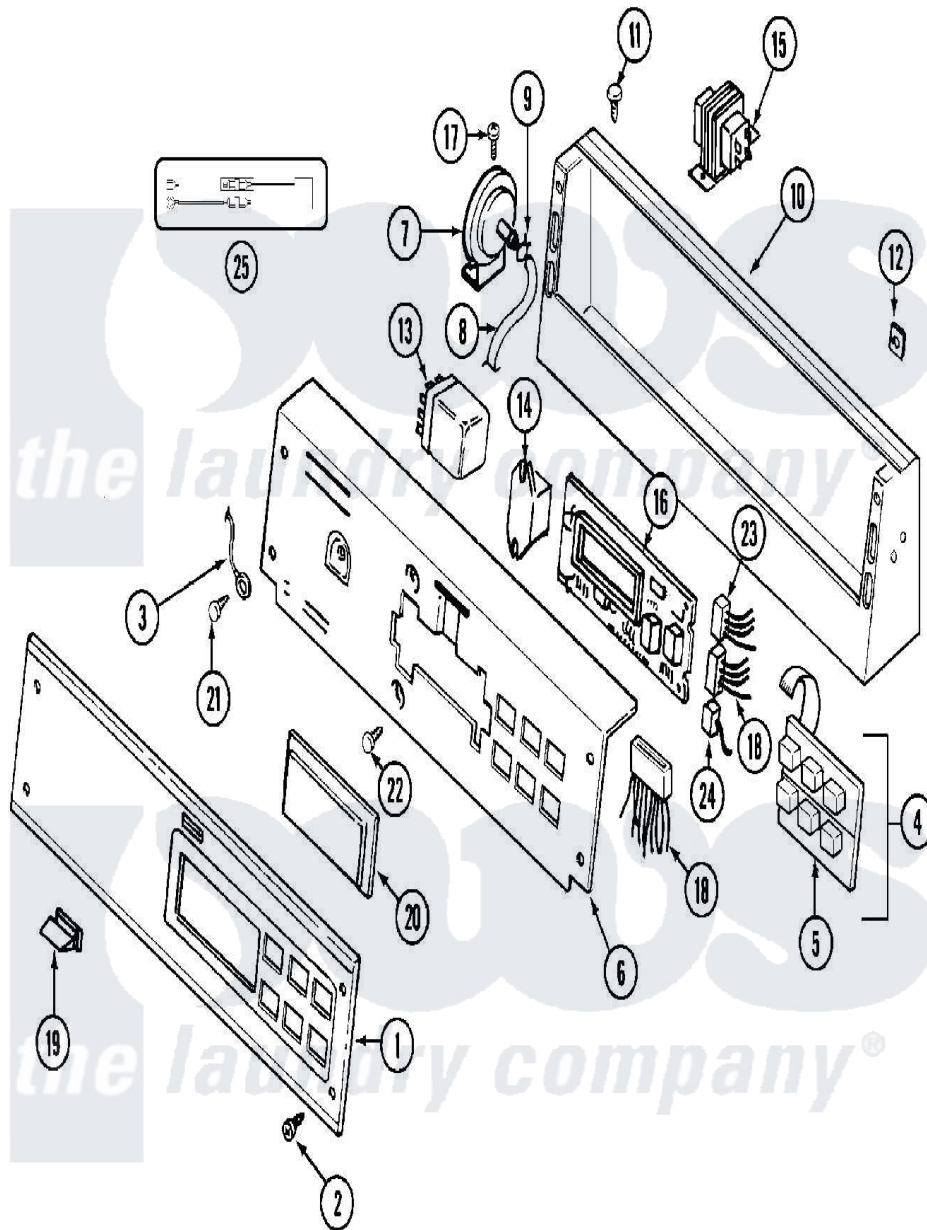

Maytag MAT11PDABW 01 - CONTROL PANEL

Maytag [Commercial Maytag MAT11PDABW Washer Parts](#) Parts Diagram 01 - CONTROL PANEL
 Click on the part number to view part

Item	Original Part Number	Replaced By	Status	Part Description
001	NLA		Not Available	PANEL, CONTROL
002	215506			Screw, Control Panel Overlay
003	204807			Ground Wire, Supp. Plte To Top Cover
"	NLA		Not Available	WIRE, GROUND
004	206808	W10135389		Push Button And Switch Assembly
"	215527	W10140652		Screw, 6-20 X 1/2
005	215517	W10131113		Push Button
006	215516			Plate, Back-Up
"	NLA		Not Available	(ALM)
007	203263	22004474		Switch- Pr
008	212942	22001619		Tube, Water Level Switch
009	410296	596669		Clamp, Manifold
010	206780			Control Cover Assembly
"	206780L	206780		Control Cover Assembly
011	212276	W10116760		Screw

012	215003		Fastener, Panel And Bracket
013	206421		Relay, Motor Reversing
014	206824	W10133335	Relay, Motor
"	212949	22001866	Screw, Relay
015	207766		Transformer
"	211294	90767	Screw, 8A X 3/8 HeX Washer Head Tapping
016	207767	22002954	Deflector, Water
"	33001249		Battery, Control Board
"	912077		Locknut, Reader Harness
"	NLA	Not Available	BOARD, CONTROL
"	NLA	Not Available	SUPPORT, BATTERY
"	Y215513		Standoff, Circuit Board
017	211294	90767	Screw, 8A X 3/8 HeX Washer Head Tapping
018	314531		Connector, Edgeboard
"	NLA	Not Available	WIRE HARNESS, MAIN
019	214610		Bumper, Lid
020	33001208		Cover, Display
021	210186	3370225	Screw
022	215526		Screw, Circuit Board
023	206799		Optic Switch Assembly
"	NLA	Not Available	CONNECTOR, EDGEBOARD- ---NA
024	208045		Harness, Wire Sensor Switch To Circuit Brd
"	22001361		Connector, Edgeboard
025	NLA	Not Available	SURGE SUPPRESSOR KIT