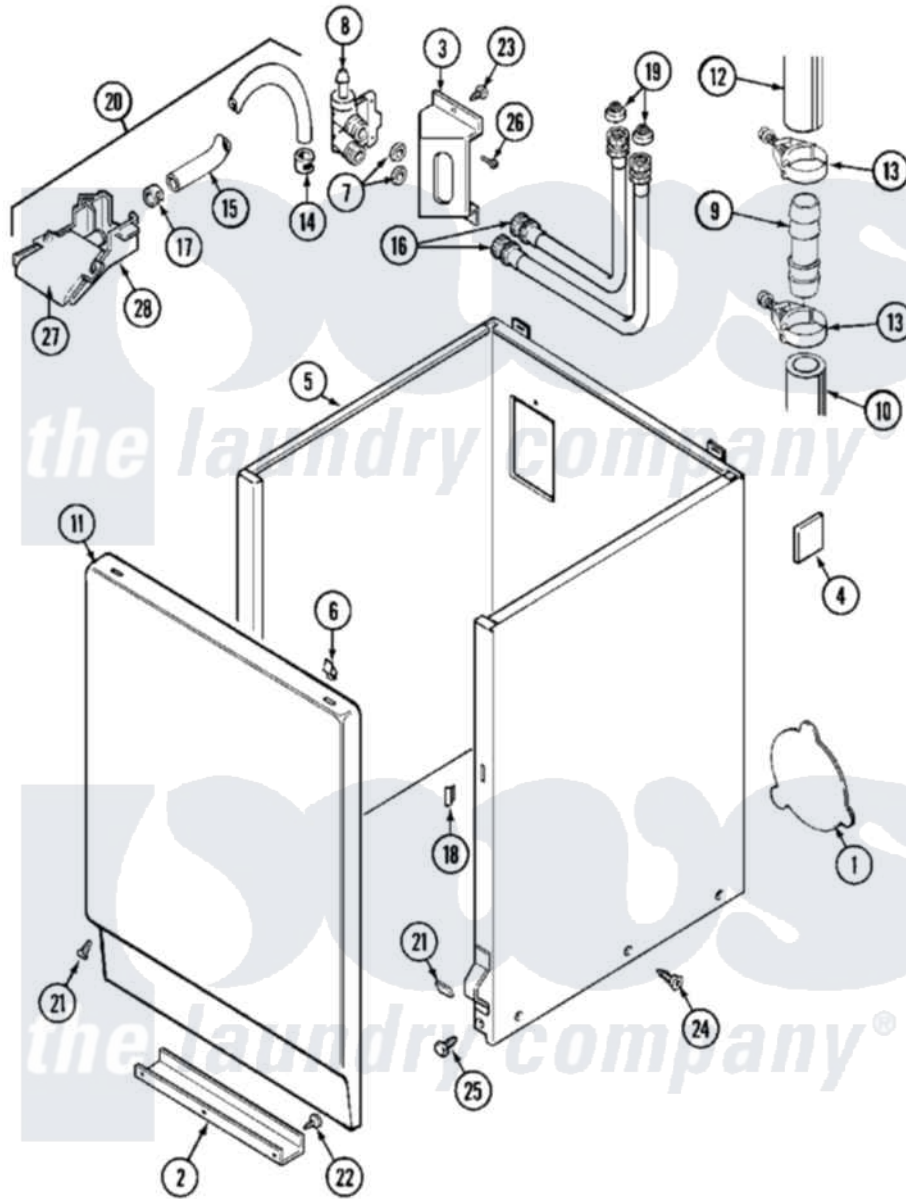

# Maytag MAT11PDABW 04 - CABINET

Maytag [Commercial Maytag MAT11PDABW Washer Parts](#) Parts Diagram 04 - CABINET  
 Click on the part number to view part

Item	Original Part Number	Replaced By	Status	Part Description
001	<a href="#">211294</a>	<a href="#">90767</a>		Screw, 8A X 3/8 HeX Washer Head Tapping
"	212985	<a href="#">22002924</a>		Plate, Access
"	NLA		Not Available	PLATE, ACCESS
002	<a href="#">213846</a>			Guard, Belt
003	214812	<a href="#">22002361</a>		Bracket, Water Valve
004	<a href="#">215058</a>			Pad, Cabinet Bumper
005	NLA		Not Available	CABINET (WHT)
006	212982	<a href="#">22001650</a>		Fastener, Spring
007	<a href="#">Y013783</a>			Washer, Inlet Hose
008	205161	<a href="#">489503</a>		Clamp
"	214337	<a href="#">96160</a>		Screen
"	<a href="#">22001275</a>			Valve, Water
"	<a href="#">22001604</a>			Valve, Water 120V 60Hz
009	<a href="#">211111</a>	<a href="#">16272</a>		Connector, Straight
010	<a href="#">214768</a>	<a href="#">211704</a>		Hose, Drain
011	216078		Not Available	PANEL, FRONT (WHT)