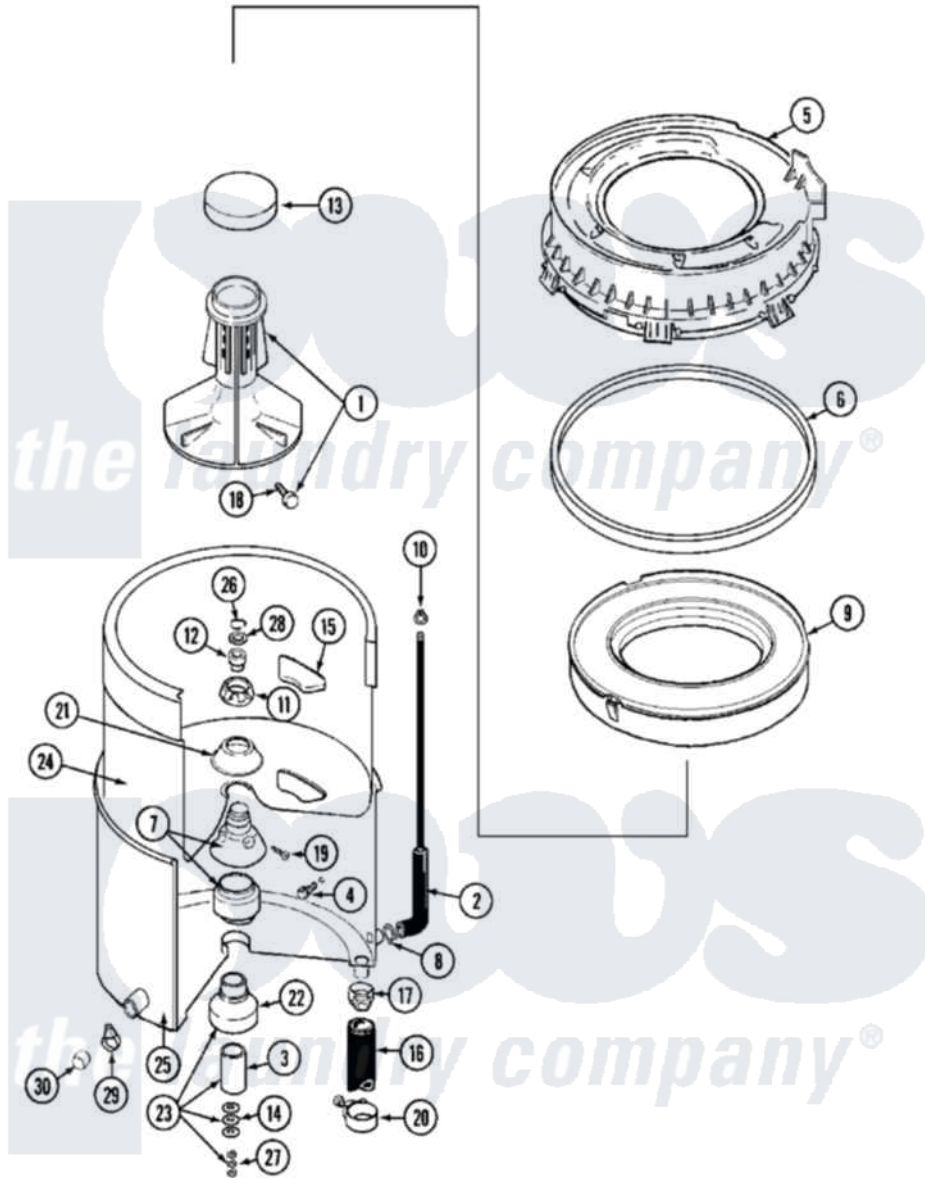

Maytag MAT11PDABW 05 - TUB

Maytag [Commercial Maytag MAT11PDABW Washer Parts](#) Parts Diagram 05 - TUB
 Click on the part number to view part

Item	Original Part Number	Replaced By	Status	Part Description
001	207228			Agitator W/Lock Screw
002	212942	22001619		Tube, Water Level Switch
003	211130			Bearing Liner, Tub Bearing
004	200744	W10175939		Bolt
"	205254	W10175938		Bolt
005	22001299			Tub Cover And Gasket Assembly
"	22001606	12001270		Kit, Injector Acc.
006	Y22001201	22001007		Gasket, Cover To Tub
007	204012	6-2095720		Mounting S
008	211641			Clamp, 1-1/16"
009	22001142			Ring, Balance
010	410296	596669		Clamp, Manifold
011	211047	6-2110472		Nut- Clamp
012	Y0A4298	6-0A57420		Seal- Agitator
013	216251			Cap, Agitator
014	211100			Washer, Outer Tub

015	215980		Plug, Filter Hole
016	213045		Hose, Outer Tub Part Not Used
017	201011	285655	Clamp, Hose
018	206478	Not Available	SCREW & WASHER FOR AGITATOR
019	211618	22001423	Set Screw, Mounting Stem
020	202574	3367052	Clamp, Hose
021	211210		Washer, Clamping Nut
022	200824	6-2040130	Tub Bearin
023	204013	6-2040130	Tub Bearin
024	22001139		Tub, Inner
025	22001114	Not Available	TUB, OUTER (EX. LARGE)
026	Y015667		Retaining Ring
027	Y054867		Washer, Lock
028	Y015666		Washer, Retaining -
029	214739	596669	Clamp, Manifold
030	214725		Cap For Spout-Outer Tub