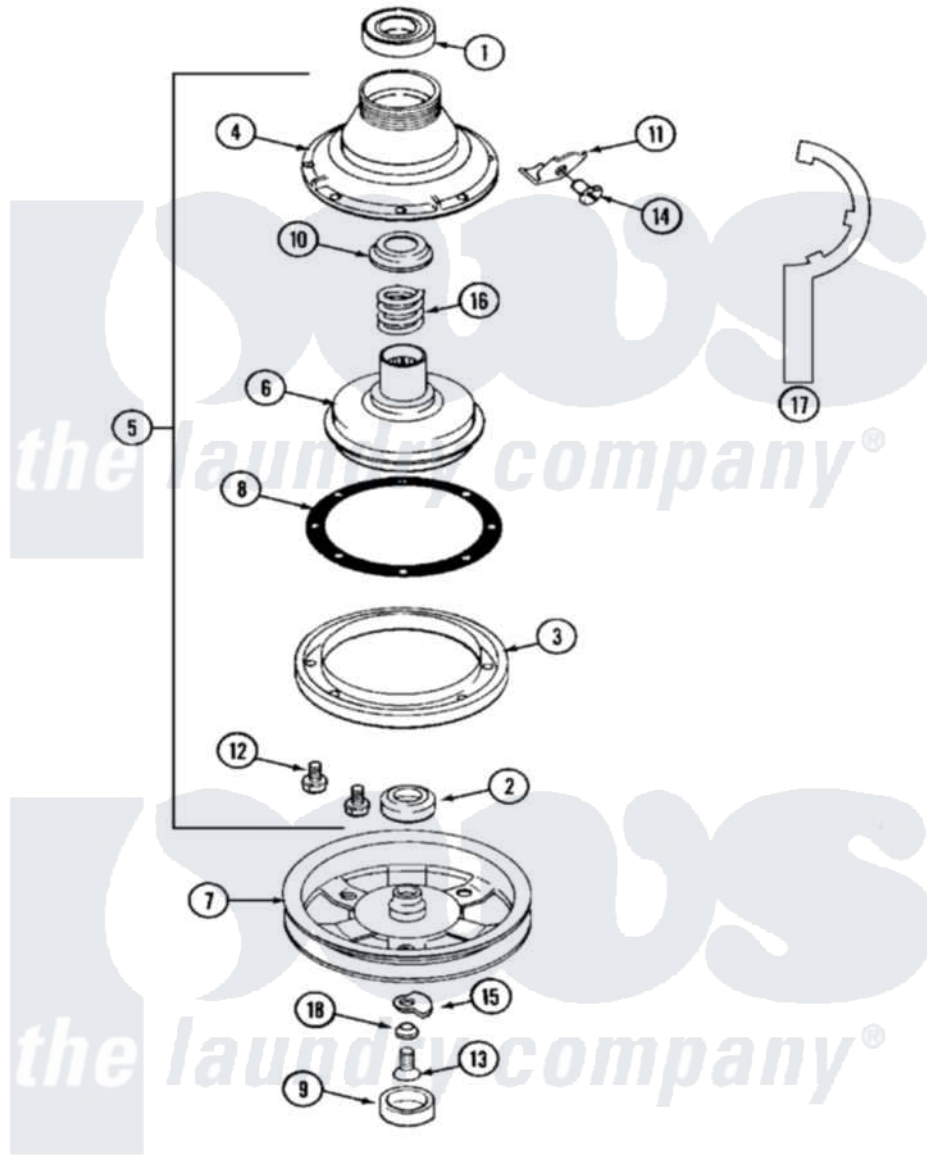

Maytag MAT11PDABW 08 - CLUTCH, BRAKE & BELTS

Maytag Commercial Maytag MAT11PDABW Washer Parts Parts Diagram 08 - CLUTCH, BRAKE & BELTS
 Click on the part number to view part

Item	Original Part Number	Replaced By	Status	Part Description
001	Y200720	22003441		Bearing, Rear
002	200835			Bearing, Brake Rotor
003	211043	6-2011900		Brake Asse
004	211045	6-2011900		Brake Asse
005	201190	6-2011900		Brake Asse
006	201126	6-2011900		Brake Asse
007	211059	6-2301530		Pulley
008	211042	6-2011900		Brake Asse
009	NLA		Not Available	CAP, OIL RETAINER
010	211039	6-2011900		Brake Asse
011	213325			Clip, Retaining
012	211000			SCREW, BRAKE DRUM (HEX HEAD)
013	211375	681582		Screw
014	213326			Bolt, Sems Retaining Clip
015	211089			Lug, Stop Pulley
016	211041	6-2011900		Brake Asse

017 [Y038315](#)

[038315](#)

Tool

018 211090

[22003555](#)

Washer, Stop Lug