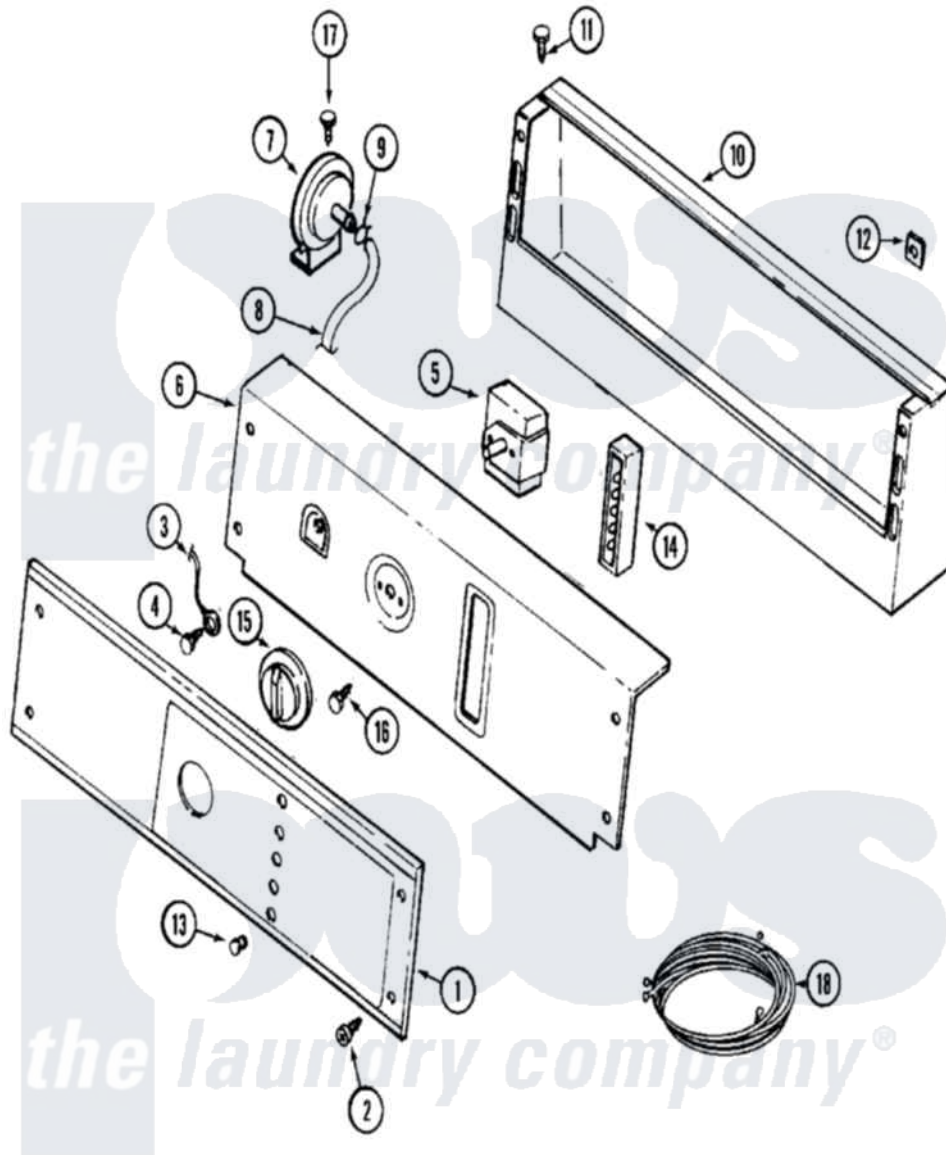

Maytag MAT12CSAAL 01 - CONTROL PANEL

Maytag [Commercial Maytag MAT12CSAAL Washer Parts](#) Parts Diagram 01 - CONTROL PANEL
 Click on the part number to view part

Item	Original Part Number	Replaced By	Status	Part Description
001	22001884			Panel, Control
"	NLA		Not Available	PANEL, CONTROL (W/LENS)
002	215506			Screw, Control Panel Overlay
003	204807			Ground Wire, Supp. Plte To Top Cover
004	210186	3370225		Screw
005	205353			Switch, DiAl-A-FABRIC
006	22001592			(WHT)
"	NLA		Not Available	BRACKET, BACK (ALM)
007	22001308			Switch, Water Level
008	212942	22001619		Tube, Water Level Switch
009	410296	596669		Clamp, Manifold
010	206780			Control Cover Assembly
"	206780L	206780		Control Cover Assembly
"	211149			Clip, Capacitor
"	211294	90767		Screw, 8A X 3/8 HeX Washer Head Tapping

"	Y200832		Capacitor
011	212276	W10116760	Screw
012	215003		Fastener, Panel And Bracket
013	215564		Lens, Indicator Light
014	206881		Indicator, Light
"	206882	W10133276	Indicator, Five Light
015	206894		Knob, Selector
"	215561	206894	Knob, Selector
016	Y313588	488234	Screw 8-32 X 1/4
017	211294	90767	Screw, 8A X 3/8 HeX Washer Head Tapping
018	22001088		Wire Harness, Main
"	22001093		Wire Harness, Main
"	22002223	22002256	Wire Harness Kit
"	22002256		Wire Harness Kit
"	22002324		Wire Harness
"	314531		Connector, Edgeboard
"	NLA	Not Available	HARNESS, WIRE
"	Y312953		Terminal, Edgeboard