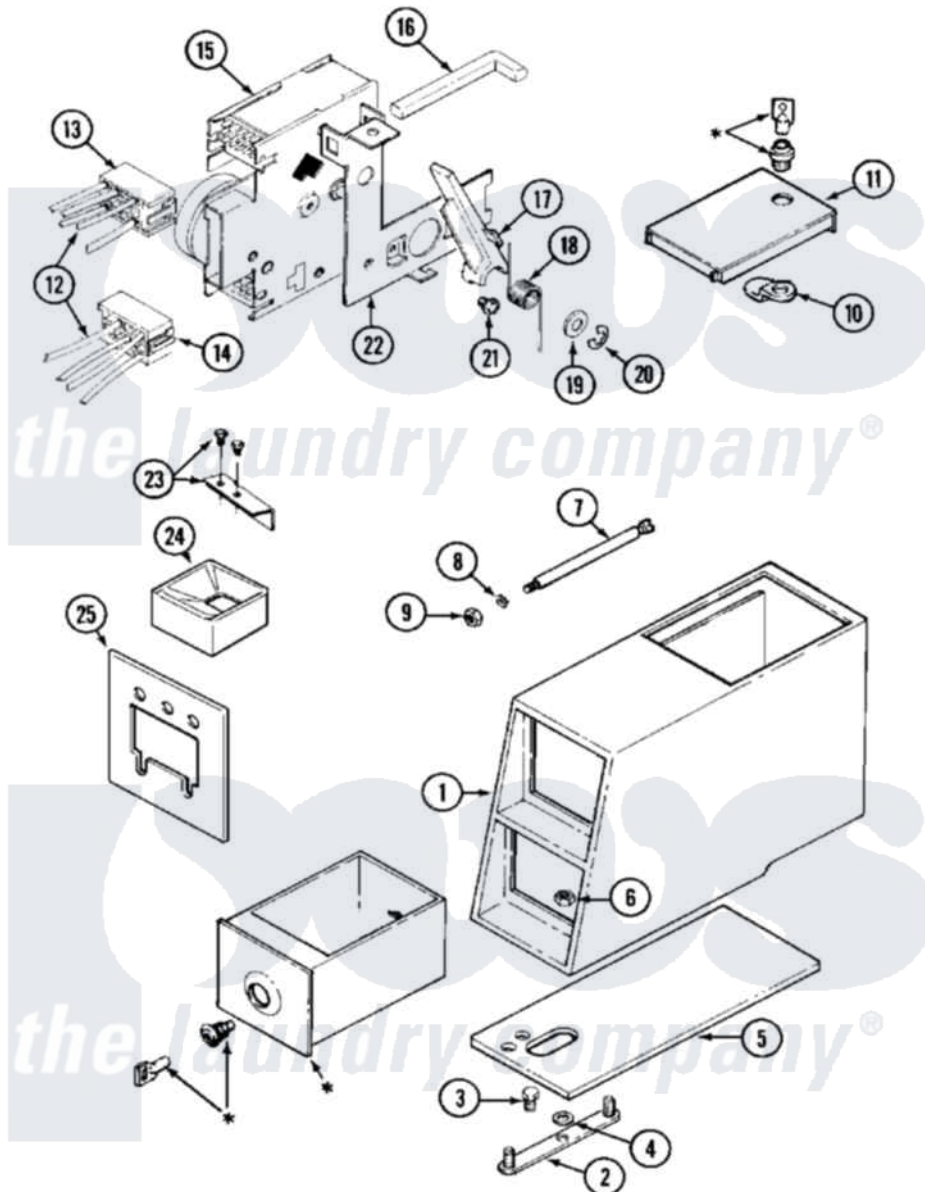

# Maytag MAT12CSAAL 02 - CONTROL CENTER

\* CONTACT YOUR COMMERCIAL LAUNDRY DISTRIBUTOR

Maytag [Commercial Maytag MAT12CSAAL Washer Parts](#) Parts Diagram 02 - CONTROL CENTER

[Click on the part number to view part](#)

Item	Original Part Number	Replaced By	Status	Part Description
001	22002478		Not Available	VAULT, COIN (WHT) (ORIGINAL COIN VAULT NLA USE
"	22002479	<a href="#">22002885</a>		Vault, Coin
002	22001810		Not Available	STRAP, MOUNTING
003	<a href="#">211294</a>	<a href="#">90767</a>		Screw, 8A X 3/8 HeX Washer Head Tapping
004	<a href="#">910309</a>			Washer, Mounting Strap
005	<a href="#">22001870</a>			Gasket, Coin Vault
"	<a href="#">22001874</a>			Gasket, Coin Vault
006	<a href="#">Y052740</a>	<a href="#">62739</a>		Nut, Lock
007	<a href="#">211605</a>			Bezel, Timer Dial
"	22001903	<a href="#">8576635</a>		Bolt
008	<a href="#">910387</a>			Lockwasher, Vault Assembly
009	<a href="#">Y052721</a>			Nut, Terminal Block Plate
010	NLA		Not Available	CAM, LOCKING
011	<a href="#">22001881</a>			Grommet, Double