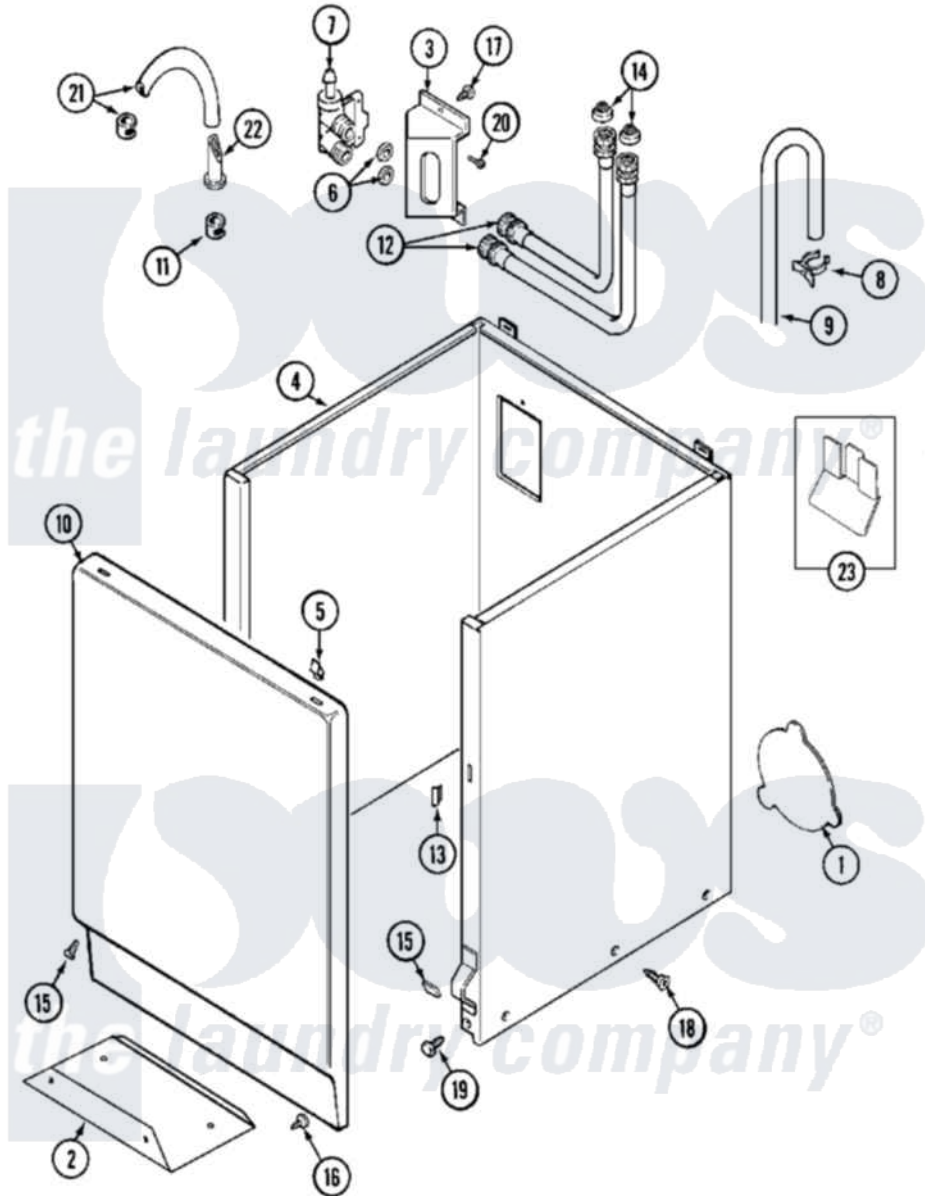

Maytag MAT12CSAAL 03 - CABINET

Maytag [Commercial Maytag MAT12CSAAL Washer Parts](#) Parts Diagram 03 - CABINET
 Click on the part number to view part

Item	Original Part Number	Replaced By	Status	Part Description
001	211294	90767		Screw, 8A X 3/8 HeX Washer Head Tapping
"	212985	22002924		Plate, Access
"	NLA		Not Available	PLATE, ACCESS
002	213846			Guard, Belt
003	214812	22002361		Bracket, Water Valve
"	22003217	3370225		Screw
004	22001995			Screw Note: Screw, Tumbler Front And Shroud
"	22002381			V-Bracket
"	22002382			Fastener, V-Bracket
"	NLA		Not Available	CABINET (WHT)
005	22001650			Fastener, Spring
006	Y013783			Washer, Inlet Hose
007	205161	489503		Clamp
"	214337	96160		Screen
"	22001604			Valve, Water 120V 60Hz

"	22001605		Valve, Water 240V 50hz
008	22001815	22002765	Clip, Hose
009	22001816		Hose, Drain
"	22002700	22003410	Hose, Drain
"	22002701	22003814	Retainer, Drain Hose
010	22001803	Not Available	PANEL, FRONT (WHT)
"	22001804	22002653	Panel, Front
"	33001268	Not Available	PAD, DOOR
011	205161	489503	Clamp
012	205828	202860	Inlet Hose Assembly
"	208100	76313	Hosefill
013	214376	22002331	Spacer, Front Panel
014	200961	12001413	Strainer And Washer Kit
015	213280	204439	Screw And Fstner Assembly
"	22001496		Front Panel Fastener And Screw
016	211294	90767	Screw, 8A X 3/8 HeX Washer Head Tapping
017	212276	W10116760	Screw
018	213007		Xfor Cabinet See Cabinet, Back
019	213121	3400111	Screw, 12-14 X 5/8
"	213122	27001200	Screw
020	Y313561		Screw---NA
021	22001608	22001954	Injector Hose And Clamp Kit
022	22001900		Preventer, Back Flow
023	22001972		Clip, Cabinet