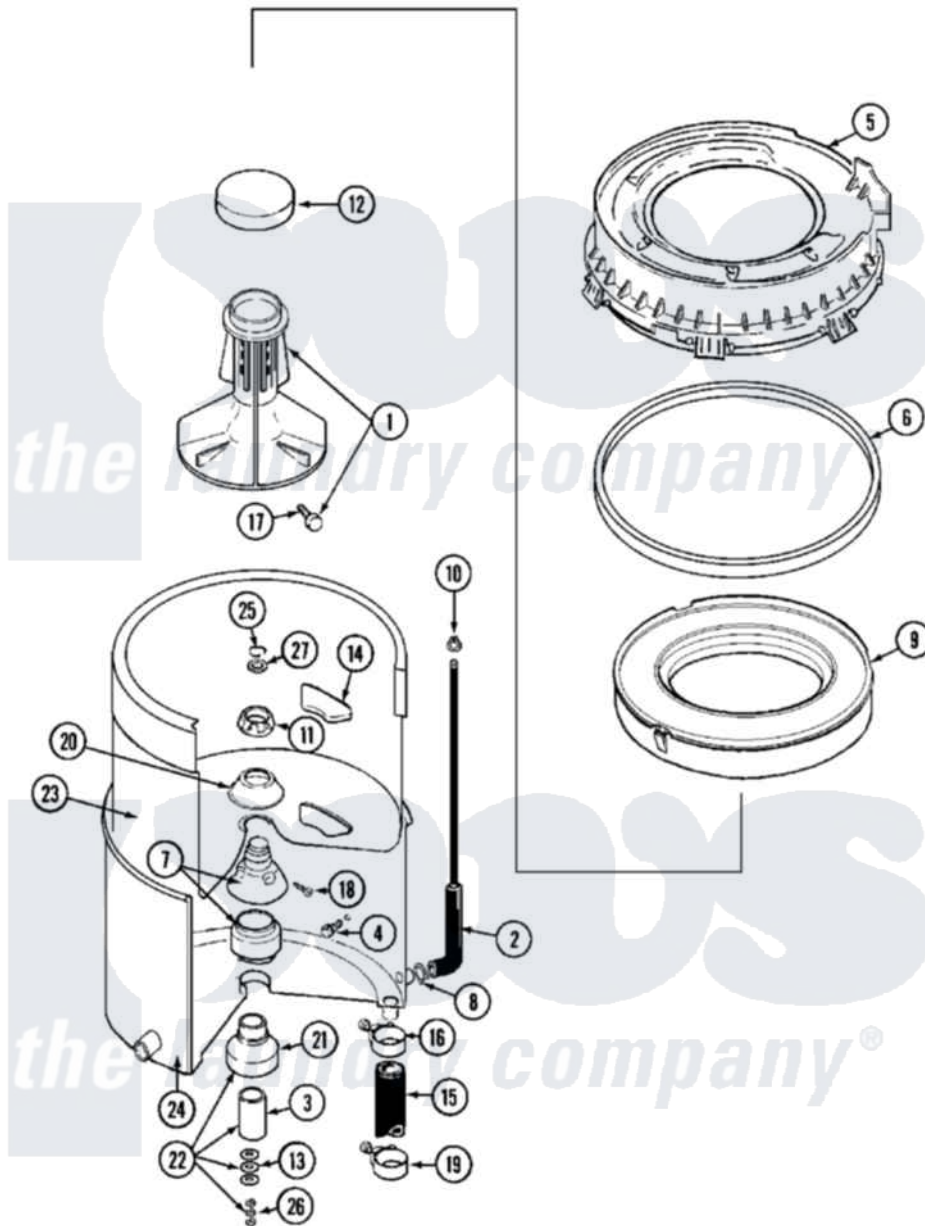

Maytag MAT12CSAAL 04 - TUB

Maytag [Commercial Maytag MAT12CSAAL Washer Parts](#) Parts Diagram 04 - TUB
 Click on the part number to view part

Item	Original Part Number	Replaced By	Status	Part Description
001	208543			Agitator
002	212942	22001619		Tube, Water Level Switch
003	211130			Bearing Liner, Tub Bearing
004	200744	W10175939		Bolt
"	205254	W10175938		Bolt
005	22001606	12001270		Kit, Injector Acc.
006	Y22001201	22001007		Gasket, Cover To Tub
007	22001648	6-2095720		Mounting S
008	211641			Clamp, 1-1/16"
009	22001142			Ring, Balance
010	410296	596669		Clamp, Manifold
011	211047	6-2110472		Nut- Clamp
012	215532			Cap, Agitator
013	211100			Washer, Outer Tub
014	215980			Plug, Filter Hole
015	Y212989			Hose, Outer Tub To Pump

016	22001640	285655	Clamp, Hose
017	206478	Not Available	SCREW & WASHER FOR AGITATOR
018	22001423		Set Screw, Mounting Stem
019	22001640	285655	Clamp, Hose
020	211210		Washer, Clamping Nut
021	200824	6-2040130	Tub Bearin
022	204013	6-2040130	Tub Bearin
023	22001141	Y2201881	Tub, Inner Short White SP
024	22001115	22003312	Tub, Outer
025	Y015667		Retaining Ring
026	Y054867		Washer, Lock
027	Y015666		Washer, Retaining -