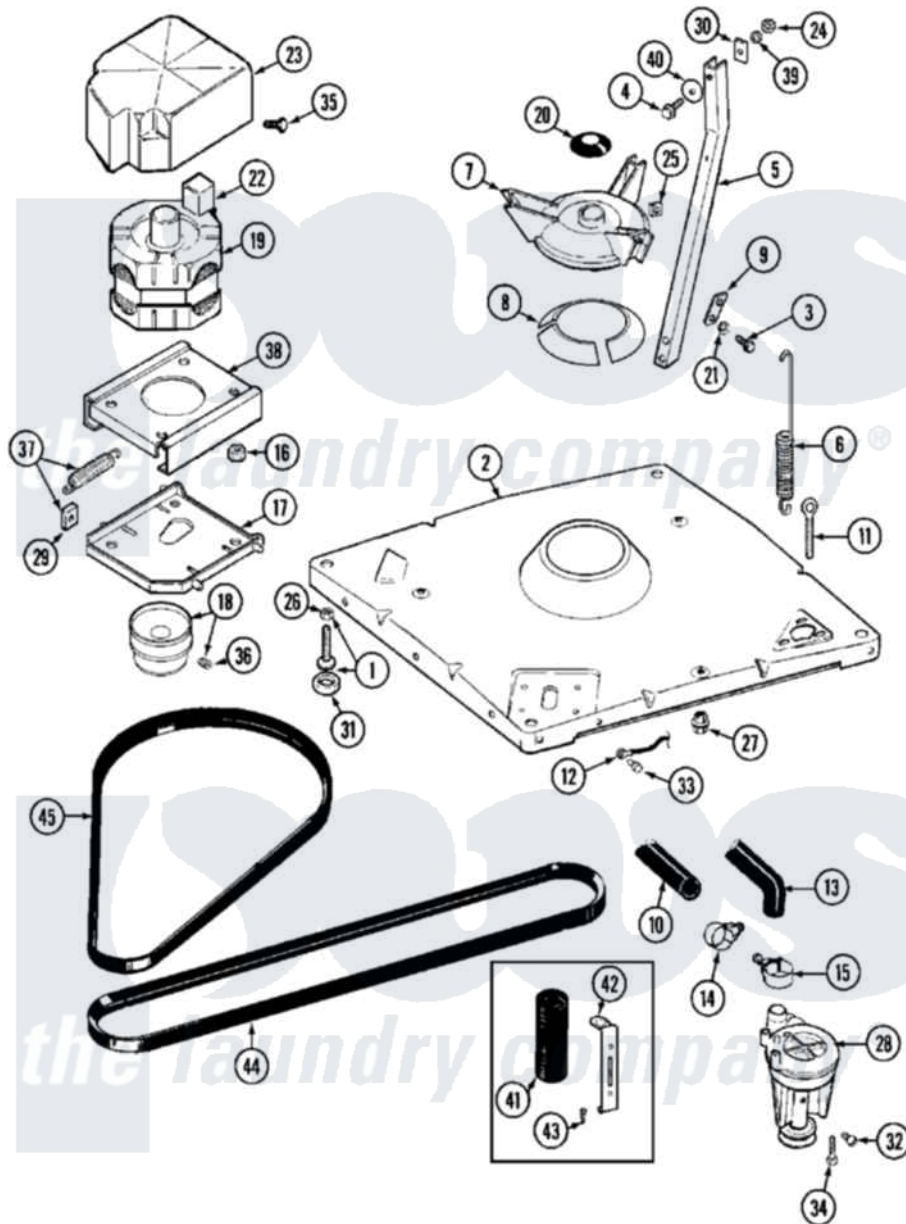

Maytag MAT12CSAAL 05 - BASE

Maytag Commercial Maytag MAT12CSAAL Washer Parts Parts Diagram 05 - BASE
 Click on the part number to view part

Item	Original Part Number	Replaced By	Status	Part Description
001	Y302699	22003428		Leg, Adjustable
002	22001172	22002150		Base
003	Y015627			Screw- Hex
004	200744	W10175939		Bolt
"	205254	W10175938		Bolt
005	213100		Not Available	PART NOT USED
006	22001300			Spring, Centering
007	203725			Damper W/Bolt And Clip
008	203956			Damper Pad Kit
009	213073			Washer, Double Brace
010	22001816			Hose, Drain
011	216416			Bolt, Eye/Centering Spring
012	901220			Ground Wire
013	Y212989			Hose, Outer Tub To Pump
014	Y22001820	285655		Clamp, Hose
015	22001640	285655		Clamp, Hose