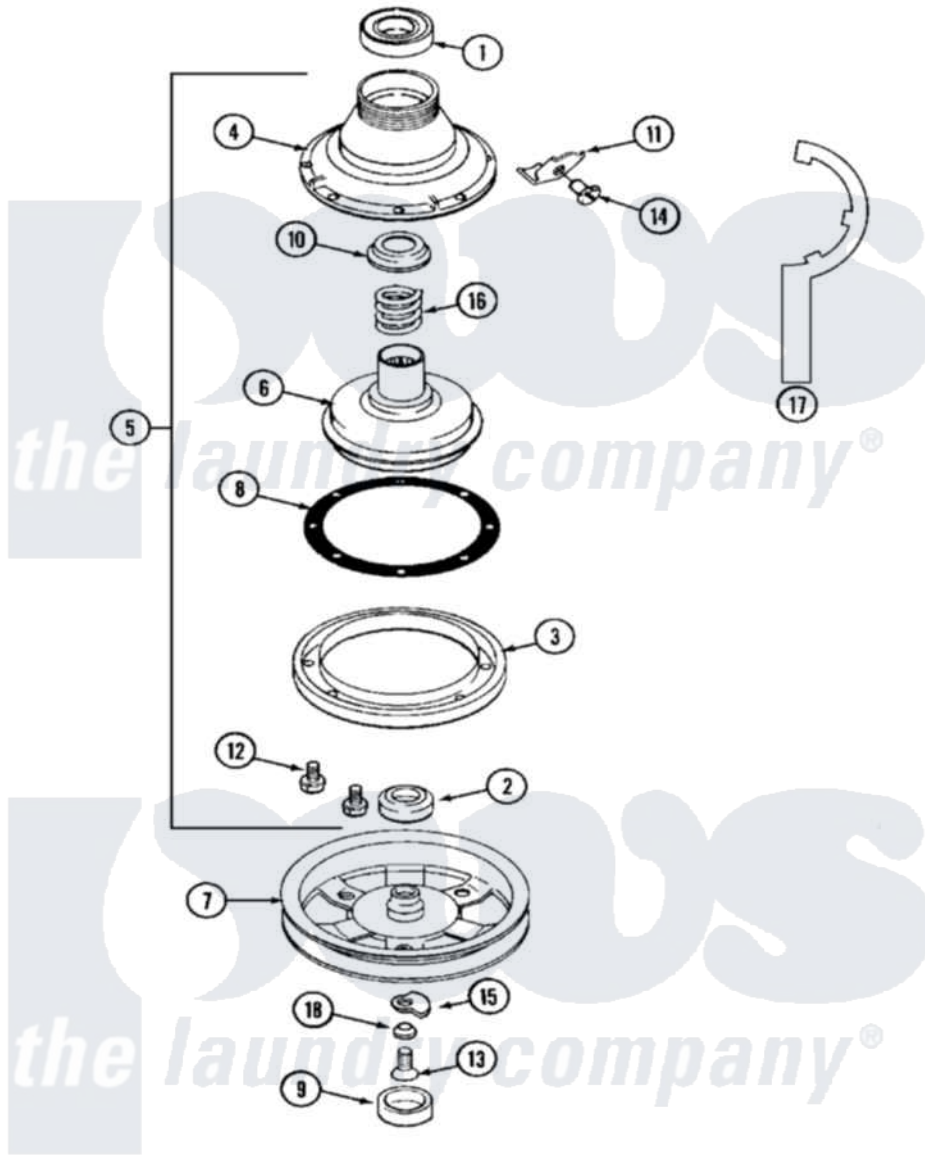

Maytag MAT12CSAAL 07 - CLUTCH & BRAKE

Maytag [Commercial Maytag MAT12CSAAL Washer Parts](#) Parts Diagram 07 - CLUTCH & BRAKE
 Click on the part number to view part

Item	Original Part Number	Replaced By	Status	Part Description
001	Y200720	22003441		Bearing, Rear
002	200835			Bearing, Brake Rotor
003	211043	6-2011900		Brake Asse
004	211045	6-2011900		Brake Asse
005	201190	6-2011900		Brake Asse
006	201126	6-2011900		Brake Asse
007	211059	6-2301530		Pulley
"	22001441	22002432		Pulley Assembly
"	22002431	6-2301550		Pulley Assembly
"	22002432			Pulley Assembly
008	211042	6-2011900		Brake Asse
009	22002428			Cover, Dust
"	NLA		Not Available	CAP, OIL RETAINER
010	211039	6-2011900		Brake Asse
011	213325			Clip, Retaining
012	211000			SCREW, BRAKE DRUM (HEX HEAD)

013	211375	681582	Screw
014	213326		Bolt, Sems Retaining Clip
015	211089		Lug, Stop Pulley
016	211041	6-2011900	Brake Asse
017	Y038315	038315	Tool
018	211090	22003555	Washer, Stop Lug