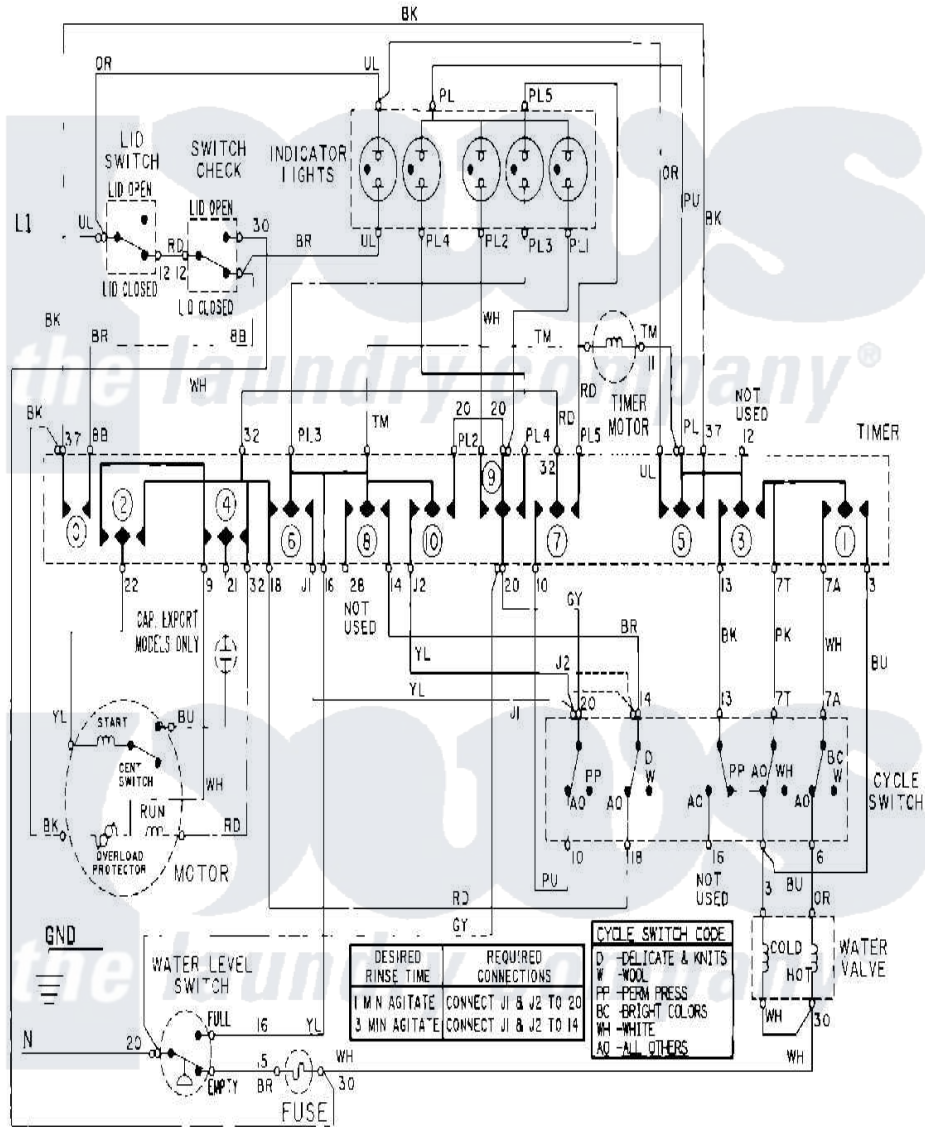

Maytag MAT12CSAAL 08 - WIRING INFORMATION

Maytag [Commercial Maytag MAT12CSAAL Washer Parts](#) Parts Diagram 08 - WIRING INFORMATION
 Click on the part number to view part

Item	Original Part Number	Replaced By	Status	Part Description
001	NLA		Not Available	WIRING INFORMATION
"	NLA		Not Available	WIRING INFORMATION