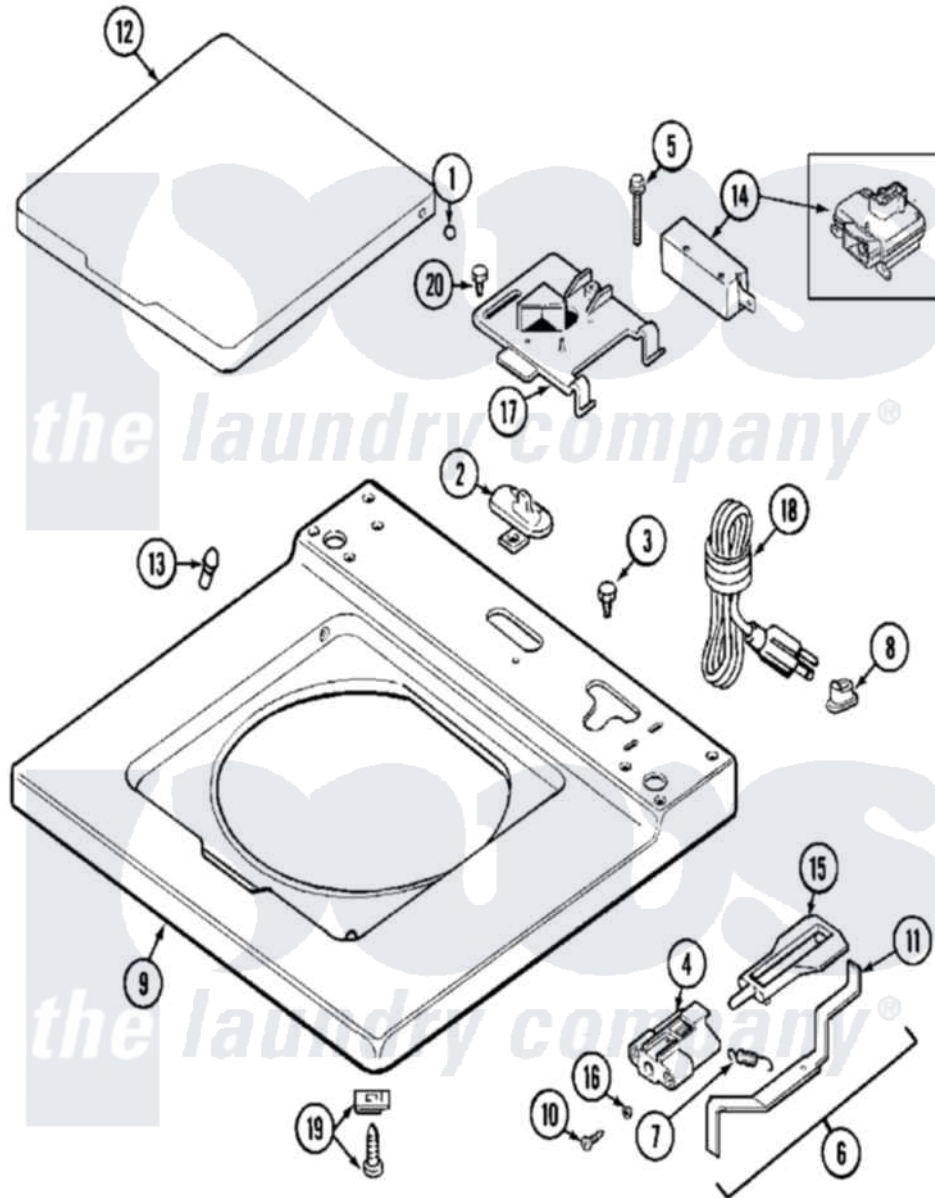

# Maytag MAT12CSAAL 09 - TOP

Maytag [Commercial Maytag MAT12CSAAL Washer Parts](#) Parts Diagram 09 - TOP  
 Click on the part number to view part

Item	Original Part Number	Replaced By	Status	Part Description
001	<a href="#">211726</a>			Hinge, Ball Lid
002	207159	<a href="#">489355</a>		Screw, 8 X 1/2
"	<a href="#">22001298</a>			Cap, Top Cover
003	210186	<a href="#">3370225</a>		Screw
004	<a href="#">22002135</a>			Bracket, Unbalance
"	NLA		Not Available	BRACKET, UNBALANCE--- NA
005	<a href="#">213501</a>			Screw, No.6-20 X 1-1/8 Inch
006	<a href="#">22001681</a>			Unbalance Lever Assembly
"	<a href="#">22001969</a>			Unbalance Lever Assembly
007	<a href="#">213720</a>			Spring, Lid Switch
008	<a href="#">211881</a>			Grommet, Cord Part Not Used- Gas Models Only
"	<a href="#">216183</a>			Grommet, Cord Export
"	22002532	<a href="#">216183</a>		Grommet, Cord Export
009	216423	<a href="#">3370225</a>		Screw
"	22001867	<a href="#">22001970</a>		Cover Assembly, Top