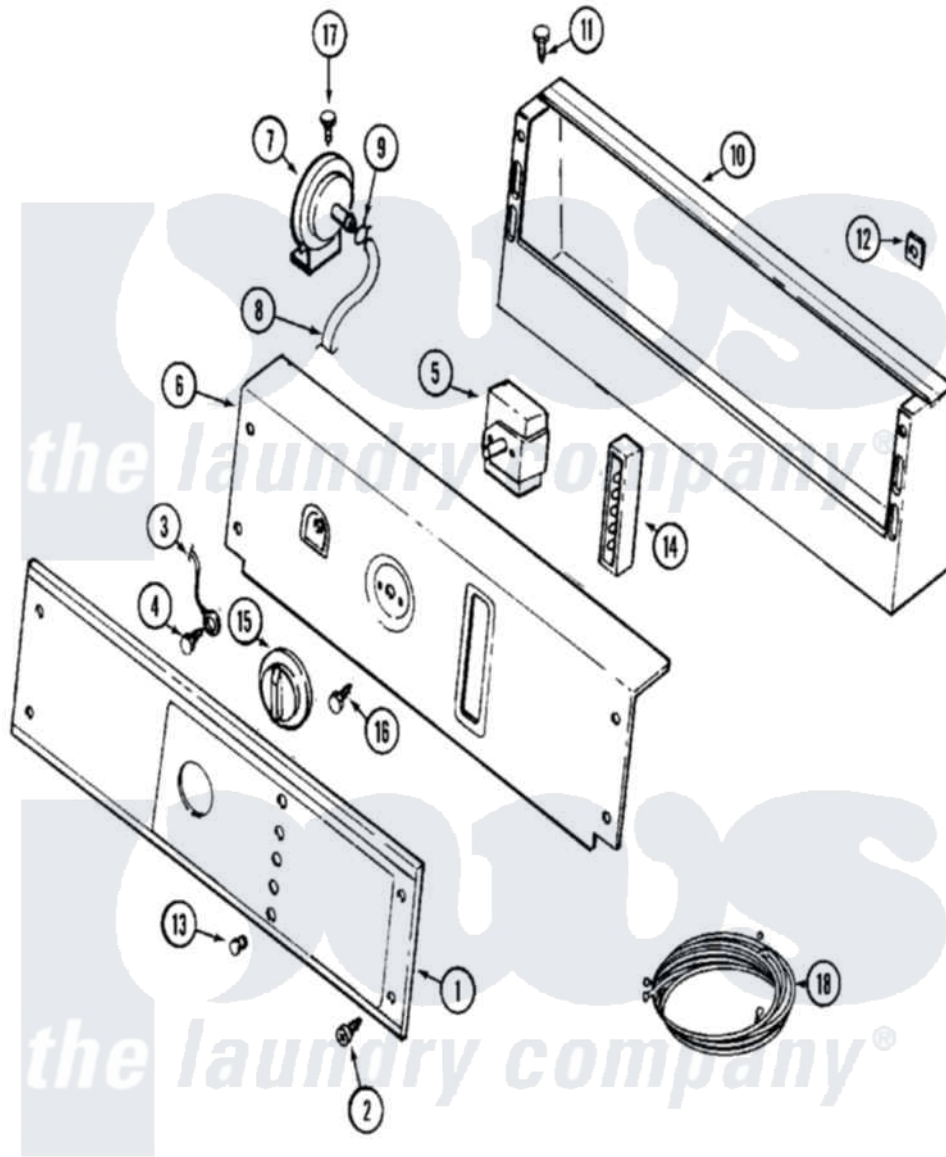

Maytag MAT12CSAAQ 01 - CONTROL PANEL

Maytag [Commercial Maytag MAT12CSAAQ Washer Parts](#) Parts Diagram 01 - CONTROL PANEL
 Click on the part number to view part

| Item | Original Part Number | Replaced By | Status | Part Description |
|------|--------------------------|--------------------------|---------------|---|
| 001 | 22001884 | | | Panel, Control |
| " | NLA | | Not Available | PANEL, CONTROL (W/LENS) |
| 002 | 215506 | | | Screw, Control Panel Overlay |
| 003 | 204807 | | | Ground Wire, Supp. Plte To Top Cover |
| 004 | 210186 | 3370225 | | Screw |
| 005 | 205353 | | | Switch, DiAl-A-FABRIC |
| 006 | 22001592 | | | (WHT) |
| " | NLA | | Not Available | BRACKET, BACK (ALM) |
| 007 | 22001308 | | | Switch, Water Level |
| 008 | 212942 | 22001619 | | Tube, Water Level Switch |
| 009 | 410296 | 596669 | | Clamp, Manifold |
| 010 | 206780 | | | Control Cover Assembly |
| " | 206780L | 206780 | | Control Cover Assembly |
| " | 211149 | | | Clip, Capacitor |
| " | 211294 | 90767 | | Screw, 8A X 3/8 HeX Washer Head Tapping |

| | | | |
|-----|--------------------------|---------------------------|---|
| " | Y200832 | | Capacitor |
| 011 | 212276 | W10116760 | Screw |
| 012 | 215003 | | Fastener, Panel And Bracket |
| 013 | 215564 | | Lens, Indicator Light |
| 014 | 206881 | | Indicator, Light |
| " | 206882 | W10133276 | Indicator, Five Light |
| 015 | 206894 | | Knob, Selector |
| " | 215561 | 206894 | Knob, Selector |
| 016 | Y313588 | 488234 | Screw 8-32 X 1/4 |
| 017 | 211294 | 90767 | Screw, 8A X 3/8 HeX Washer Head Tapping |
| 018 | 22001088 | | Wire Harness, Main |
| " | 22001093 | | Wire Harness, Main |
| " | 22002223 | 22002256 | Wire Harness Kit |
| " | 22002256 | | Wire Harness Kit |
| " | 22002324 | | Wire Harness |
| " | 314531 | | Connector, Edgeboard |
| " | NLA | Not Available | HARNESS, WIRE |
| " | Y312953 | | Terminal, Edgeboard |