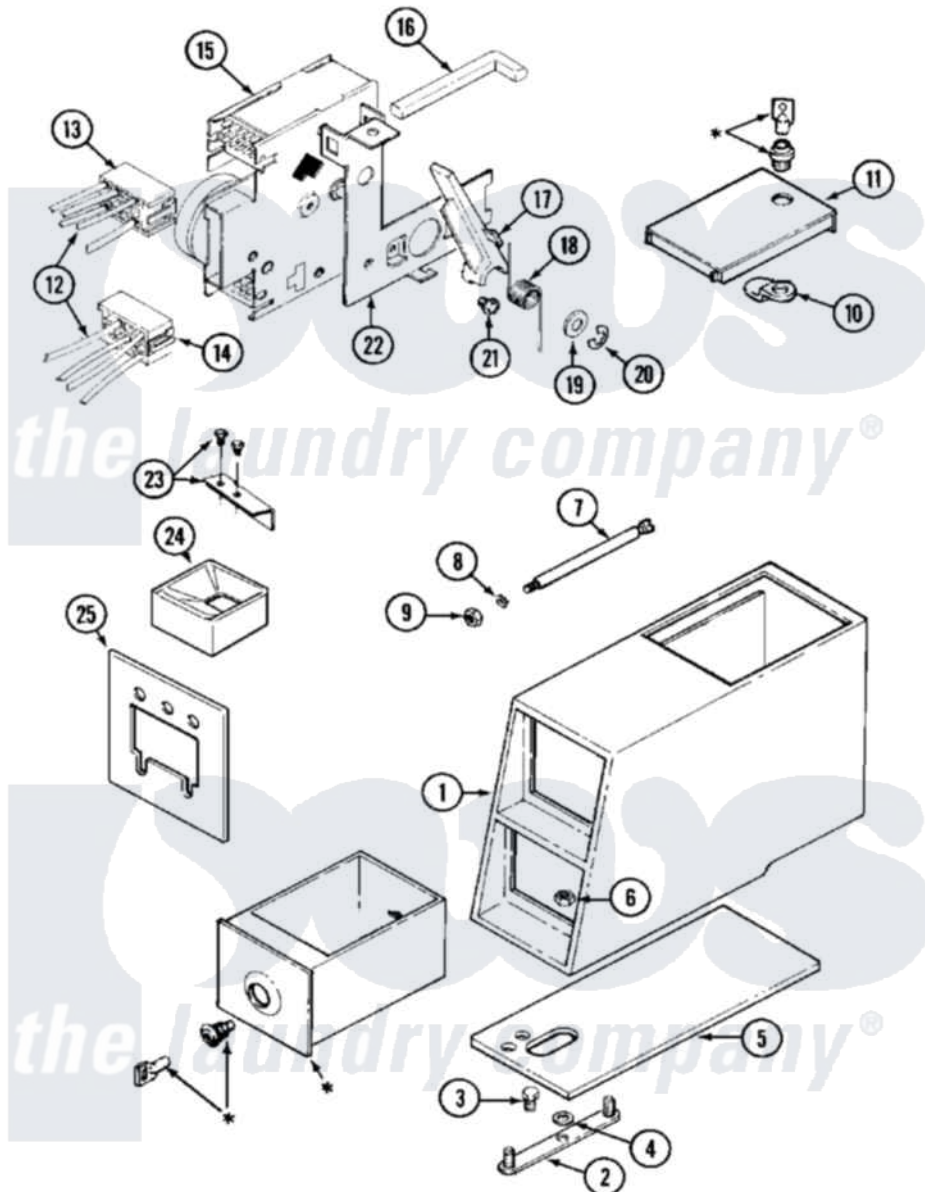

Maytag MAT12CSAAQ 02 - CONTROL CENTER

* CONTACT YOUR COMMERCIAL LAUNDRY DISTRIBUTOR

Maytag [Commercial Maytag MAT12CSAAQ Washer Parts](#) Parts Diagram 02 - CONTROL CENTER

[Click on the part number to view part](#)

Item	Original Part Number	Replaced By	Status	Part Description
001	22002478		Not Available	VAULT, COIN (WHT) (ORIGINAL COIN VAULT NLA USE
"	22002479	22002885		Vault, Coin
002	22001810		Not Available	STRAP, MOUNTING
003	211294	90767		Screw, 8A X 3/8 HeX Washer Head Tapping
004	910309			Washer, Mounting Strap
005	22001870			Gasket, Coin Vault
"	22001874			Gasket, Coin Vault
006	Y052740	62739		Nut, Lock
007	211605			Bezel, Timer Dial
"	22001903	8576635		Bolt
008	910387			Lockwasher, Vault Assembly
009	Y052721			Nut, Terminal Block Plate
010	NLA		Not Available	CAM, LOCKING
011	22001881			Grommet, Double