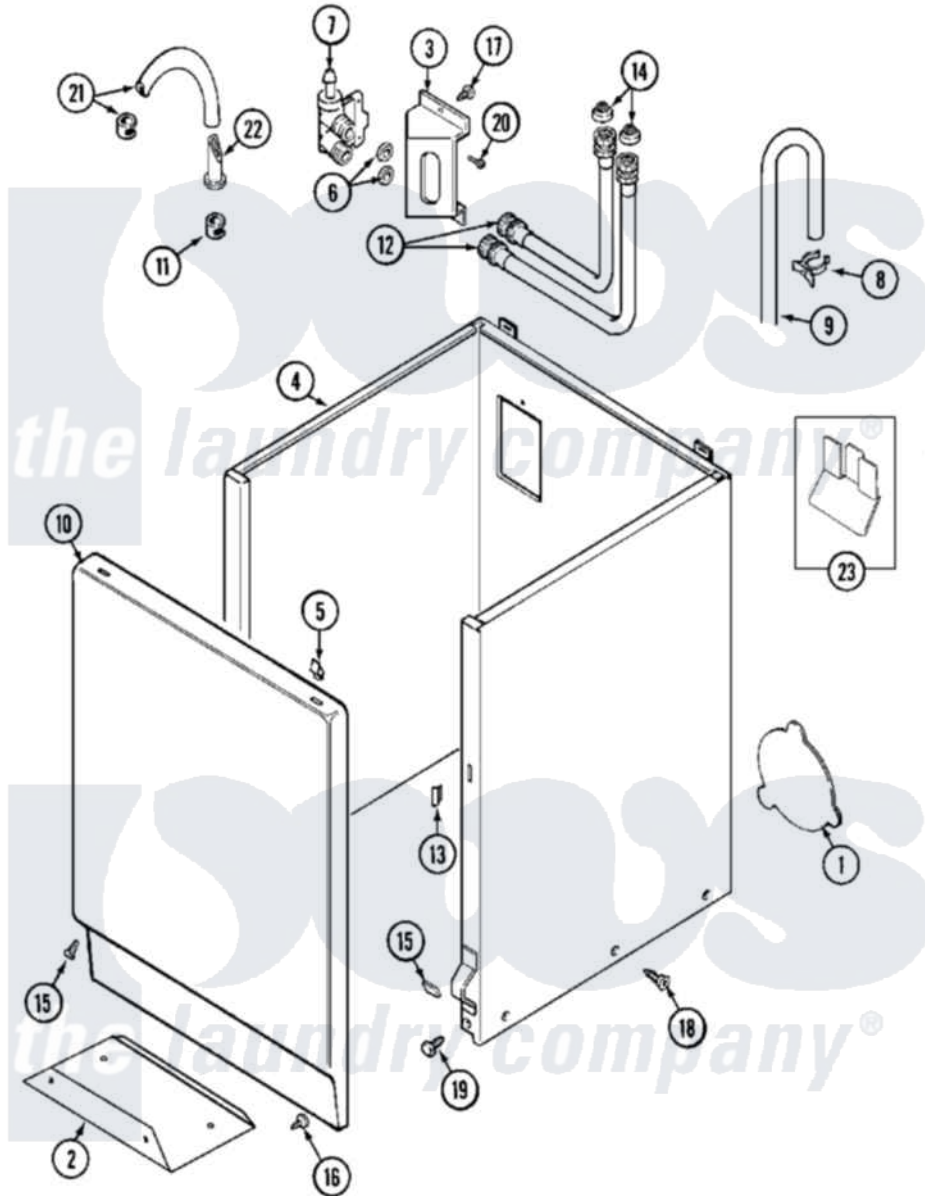

Maytag MAT12CSAAQ 03 - CABINET

Maytag [Commercial Maytag MAT12CSAAQ Washer Parts](#) Parts Diagram 03 - CABINET
 Click on the part number to view part

Item	Original Part Number	Replaced By	Status	Part Description
001	211294	90767		Screw, 8A X 3/8 HeX Washer Head Tapping
"	212985	22002924		Plate, Access
"	NLA		Not Available	PLATE, ACCESS
002	213846			Guard, Belt
003	214812	22002361		Bracket, Water Valve
"	22003217	3370225		Screw
004	22001995			Screw Note: Screw, Tumbler Front And Shroud
"	22002381			V-Bracket
"	22002382			Fastener, V-Bracket
"	NLA		Not Available	CABINET (WHT)
005	22001650			Fastener, Spring
006	Y013783			Washer, Inlet Hose
007	205161	489503		Clamp
"	214337	96160		Screen
"	22001604			Valve, Water 120V 60Hz

"	22001605		Valve, Water 240V 50hz
008	22001815	22002765	Clip, Hose
009	22001816		Hose, Drain
"	22002700	22003410	Hose, Drain
"	22002701	22003814	Retainer, Drain Hose
010	22001803	Not Available	PANEL, FRONT (WHT)
"	22001804	22002653	Panel, Front
"	33001268	Not Available	PAD, DOOR
011	205161	489503	Clamp
012	205828	202860	Inlet Hose Assembly
"	208100	76313	Hosefill
013	214376	22002331	Spacer, Front Panel
014	200961	12001413	Strainer And Washer Kit
015	213280	204439	Screw And Fstner Assembly
"	22001496		Front Panel Fastener And Screw
016	211294	90767	Screw, 8A X 3/8 HeX Washer Head Tapping
017	212276	W10116760	Screw
018	213007		Xfor Cabinet See Cabinet, Back
019	213121	3400111	Screw, 12-14 X 5/8
"	213122	27001200	Screw
020	Y313561		Screw---NA
021	22001608	22001954	Injector Hose And Clamp Kit
022	22001900		Preventer, Back Flow
023	22001972		Clip, Cabinet