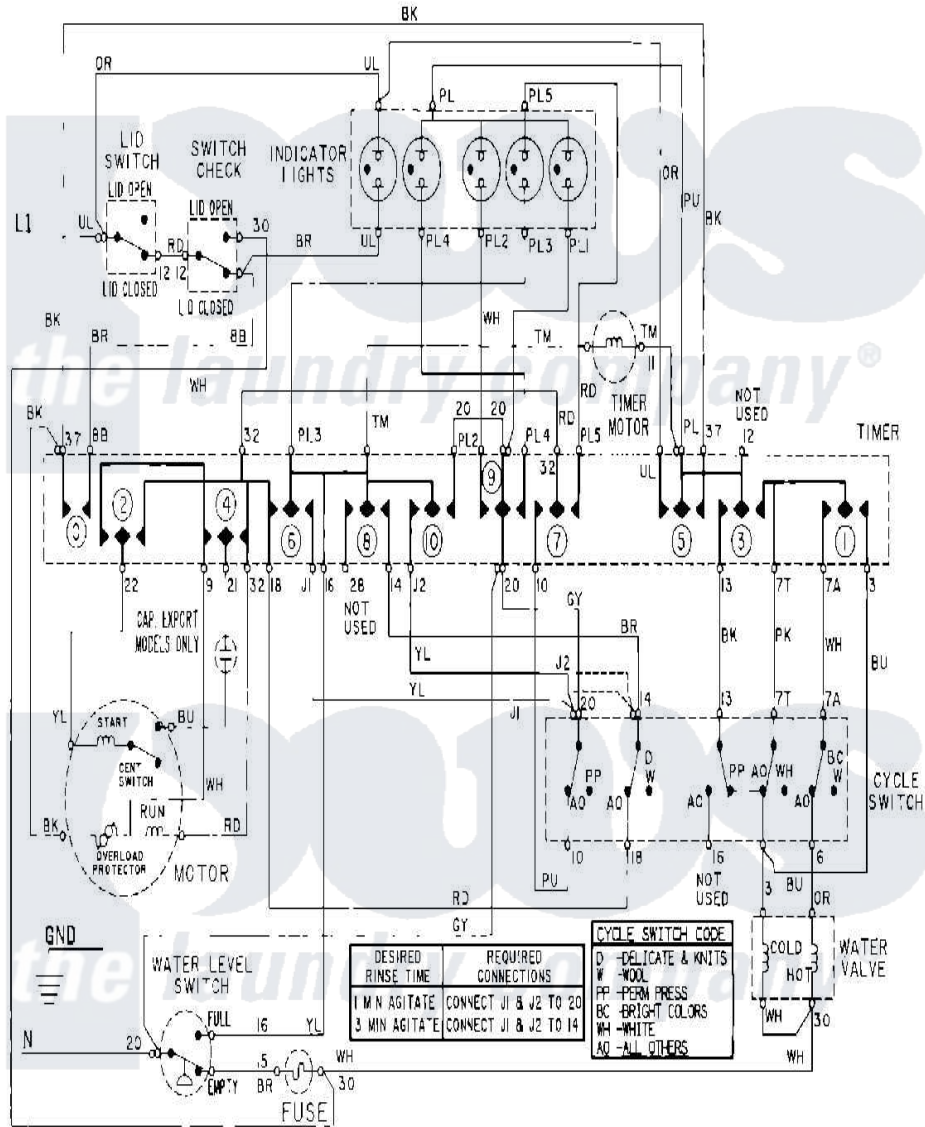

Maytag MAT12CSAAQ 04 - WIRING INFORMATION

Maytag Commercial Maytag MAT12CSAAQ Washer Parts Parts Diagram 04 - WIRING INFORMATION
 Click on the part number to view part

Item	Original Part Number	Replaced By	Status	Part Description
001	NLA		Not Available	WIRING INFORMATION
"	NLA		Not Available	WIRING INFORMATION