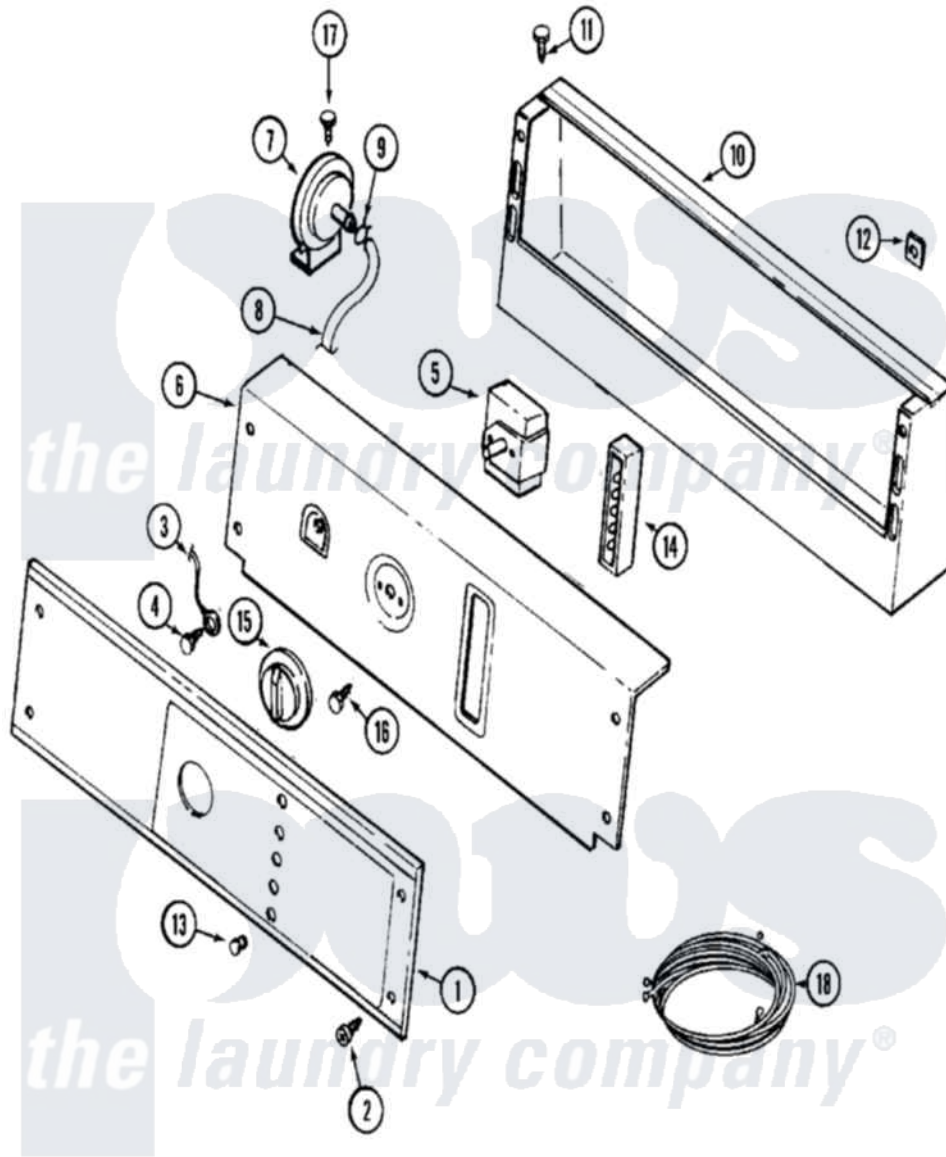

Maytag MAT12CSAAQ 05 - CONTROL PANEL (BSQ)

Maytag [Commercial Maytag MAT12CSAAQ Washer Parts](#) Parts Diagram 05 - CONTROL PANEL (BSQ)
 Click on the part number to view part

Item	Original Part Number	Replaced By	Status	Part Description
001	22001884			Panel, Control
002	215506			Screw, Control Panel Overlay
003	204807			Ground Wire, Supp. Plte To Top Cover
004	210186	3370225		Screw
005	205353			Switch, DiAl-A-Fabric
006	22002883			Bracket, Back
007	22001308			Switch, Water Level
008	212942	22001619		Tube, Water Level Switch
009	410296	596669		Clamp, Manifold
010	211149			Clip, Capacitor
"	211294	90767		Screw, 8A X 3/8 HeX Washer Head Tapping
"	22002884			Console
"	Y200832			Capacitor
011	212276	W10116760		Screw
012	215003			Fastener, Panel And Bracket

013	215564		Lens, Indicator Light
014	206881		Indicator, Light
"	206882	W10133276	Indicator, Five Light
015	206894		Knob, Selector
"	215561	206894	Knob, Selector
016	Y313588	488234	Screw 8-32 X 1/4
017	211294	90767	Screw, 8A X 3/8 HeX Washer Head Tapping
018	22002256		Wire Harness Kit
"	314531		Connector, Edgeboard
"	NLA	Not Available	MOTOR CAPACITOR KIT----NA
"	Y312953		Terminal, Edgeboard