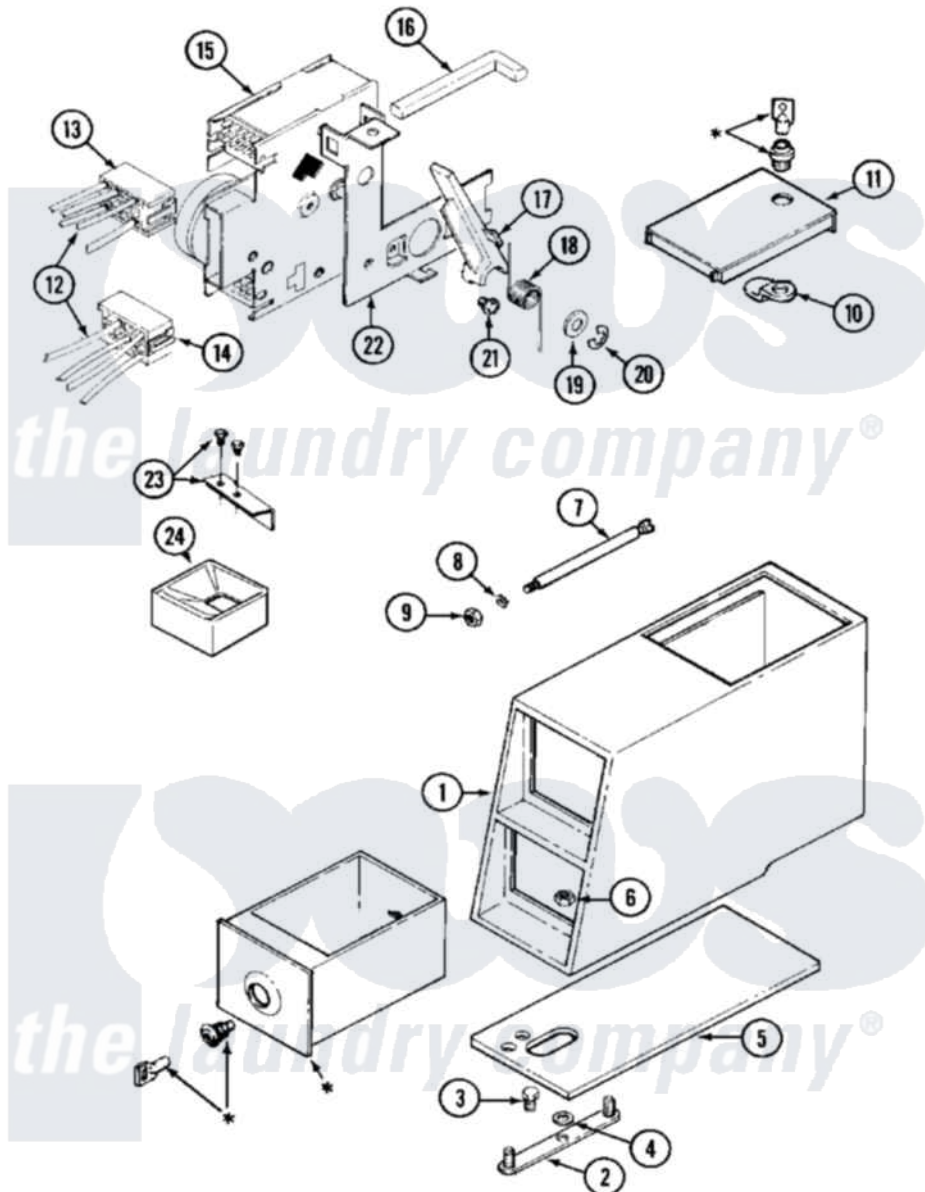

Maytag MAT12CSAAQ 06 - CONTROL CENTER (BSQ)

* CONTACT YOUR COMMERCIAL LAUNDRY DISTRIBUTOR

Maytag [Commercial Maytag MAT12CSAAQ Washer Parts](#) Parts Diagram 06 - CONTROL CENTER (BSQ)

[Click on the part number to view part](#)

Item	Original Part Number	Replaced By	Status	Part Description
001	22002885			Vault, Coin
002	22001810		Not Available	STRAP, MOUNTING
003	211294	90767		Screw, 8A X 3/8 HeX Washer Head Tapping
004	910309			Washer, Mounting Strap
005	22002599			Gasket, Coin Vault
006	Y052740	62739		Nut, Lock
007	211605			Bezel, Timer Dial
"	22001903	8576635		Bolt
008	910387			Lockwasher, Vault Assembly
009	Y052721			Nut, Terminal Block Plate
010	NLA		Not Available	CAM, LOCKING
011	22001881			Grommet, Double
"	22001882			Latch, Access Door
"	22001883	214354		Screw, Top Cover To Cabnt.
"	22002886	22003692		Timer Access Door Assembly
012	22001088			Wire Harness, Main

"	22001093		Wire Harness, Main
"	22002223	22002256	Wire Harness Kit
"	NLA	Not Available	HARNESS, WIRE (CS)
013	22001885		Housing, Connector ---N
014	22001886		Housing, Connector
015	22001083		Timer
"	22001087		Timer
016	216442		Rod, Actuator
017	22001042		Pivot Arm, Timer
018	214663		Spring For Timer Lever
019	22001398		Retainer, Spring---NA
020	Y312270		Clip, Spring Retainer
021	216412		Screw, Bracket To Timer
022	212276	W10116760	Screw
"	22001043		Bracket, Timer
023	22001811	22003415	Actuator K
"	22001813	22003417	Actuator Kit
024	22002533		Weld Assembly, Funnel
"	22002534		Bolt, Carriage
025	NLA	Not Available	DOUBLE ACTUATOR DOOR KIT (WHT)