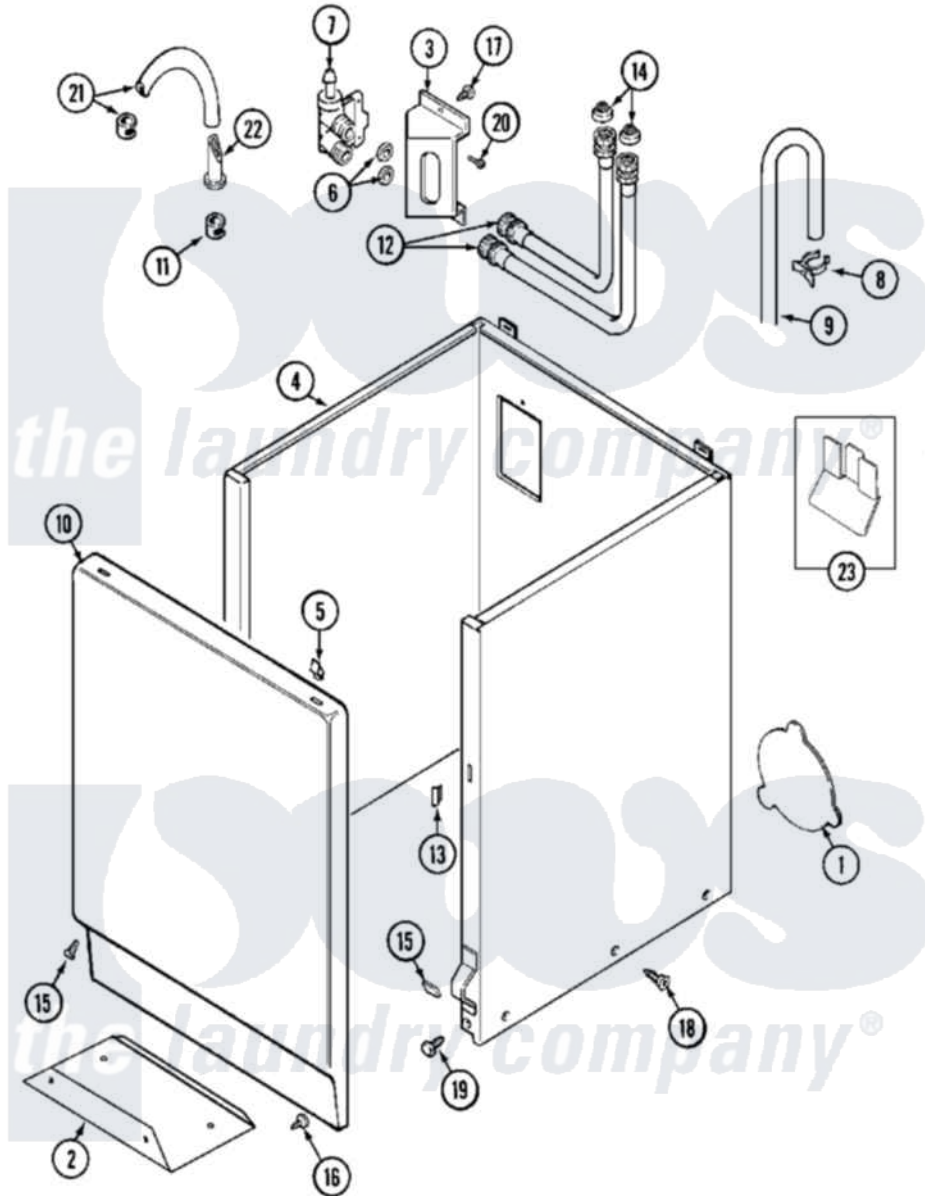

Maytag MAT12CSAAQ 07 - CABINET (BSQ)

Maytag [Commercial Maytag MAT12CSAAQ Washer Parts](#) Parts Diagram 07 - CABINET (BSQ)
 Click on the part number to view part

Item	Original Part Number	Replaced By	Status	Part Description
001	211294	90767		Screw, 8A X 3/8 HeX Washer Head Tapping
"	212985	22002924		Plate, Access
"	NLA		Not Available	PLATE, ACCESS
002	213846			Guard, Belt
003	214812	22002361		Bracket, Water Valve
"	22003217	3370225		Screw
004	22001995			Screw Note: Screw, Tumbler Front And Shroud
"	22002381			V-Bracket
"	22002382			Fastener, V-Bracket
"	22002657		Not Available	CABINET ASSEMBLY (BSQ)
005	22001650			Fastener, Spring
006	Y013783			Washer, Inlet Hose
007	205161	489503		Clamp
"	214337	96160		Screen
"	22001604			Valve, Water 120V 60Hz

"	22001605		Valve, Water 240V 50hz
008	22001815	22002765	Clip, Hose
009	22001816		Hose, Drain
"	22002700	22003410	Hose, Drain
"	22002701	22003814	Retainer, Drain Hose
010	22002653		Panel, Front
011	205161	489503	Clamp
012	205828	202860	Inlet Hose Assembly
"	208100	76313	Hosefill
013	214376	22002331	Spacer, Front Panel
014	200961	12001413	Strainer And Washer Kit
015	213325		Clip, Retaining
"	22001496		Front Panel Fastener And Screw
016	211294	90767	Screw, 8A X 3/8 HeX Washer Head Tapping
017	212276	W10116760	Screw
018	213007		Xfor Cabinet See Cabinet, Back
019	213121	3400111	Screw, 12-14 X 5/8
"	213122	27001200	Screw
020	Y313561		Screw----NA
021	22001608	22001954	Injector Hose And Clamp Kit
022	22001900		Preventer, Back Flow
023	22001972		Clip, Cabinet