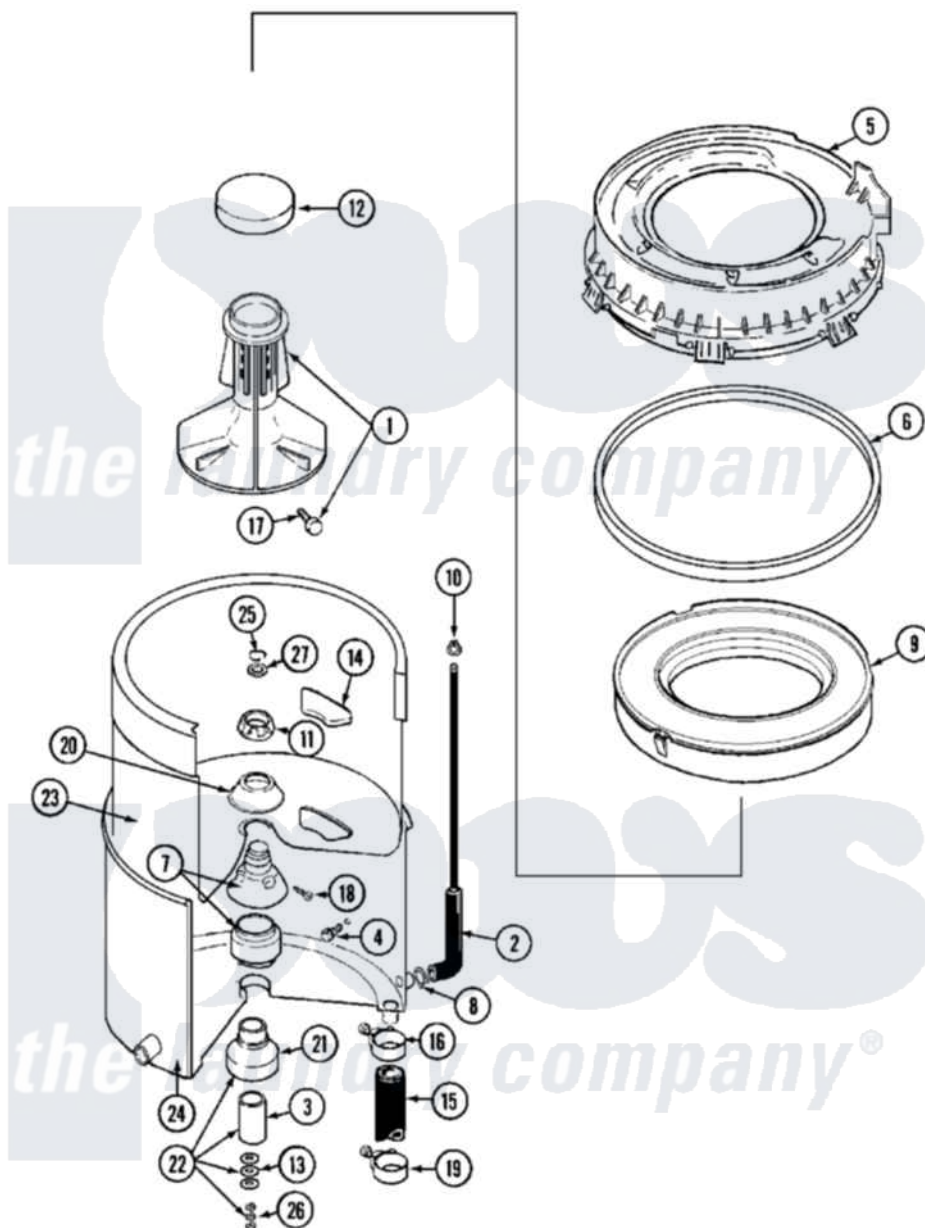

Maytag MAT12CSAAQ 08 - TUB (BSQ)

Maytag [Commercial Maytag MAT12CSAAQ Washer Parts](#) Parts Diagram 08 - TUB (BSQ)
 Click on the part number to view part

Item	Original Part Number	Replaced By	Status	Part Description
001	208543			Agitator
002	212942	22001619		Tube, Water Level Switch
003	211130			Bearing Liner, Tub Bearing
004	200744	W10175939		Bolt
"	205254	W10175938		Bolt
005	22001606	12001270		Kit, Injector Acc.
006	Y22001201	22001007		Gasket, Cover To Tub
007	22001648	6-2095720		Mounting S
008	211641			Clamp, 1-1/16"
009	22001142			Ring, Balance
010	410296	596669		Clamp, Manifold
011	211047	6-2110472		Nut- Clamp
012	215532			Cap, Agitator
013	211100			Washer, Outer Tub
014	215980			Plug, Filter Hole
015	Y212989			Hose, Outer Tub To Pump

016	22001640	285655	Clamp, Hose
017	206478	Not Available	SCREW & WASHER FOR AGITATOR
018	22001423		Set Screw, Mounting Stem
019	22001640	285655	Clamp, Hose
020	211210		Washer, Clamping Nut
021	200824	6-2040130	Tub Bearin
022	204013	6-2040130	Tub Bearin
023	22001141	Y2201881	Tub, Inner Short White SP
024	22001115	22003312	Tub, Outer
025	Y015667		Retaining Ring
026	Y054867		Washer, Lock
027	Y015666		Washer, Retaining -