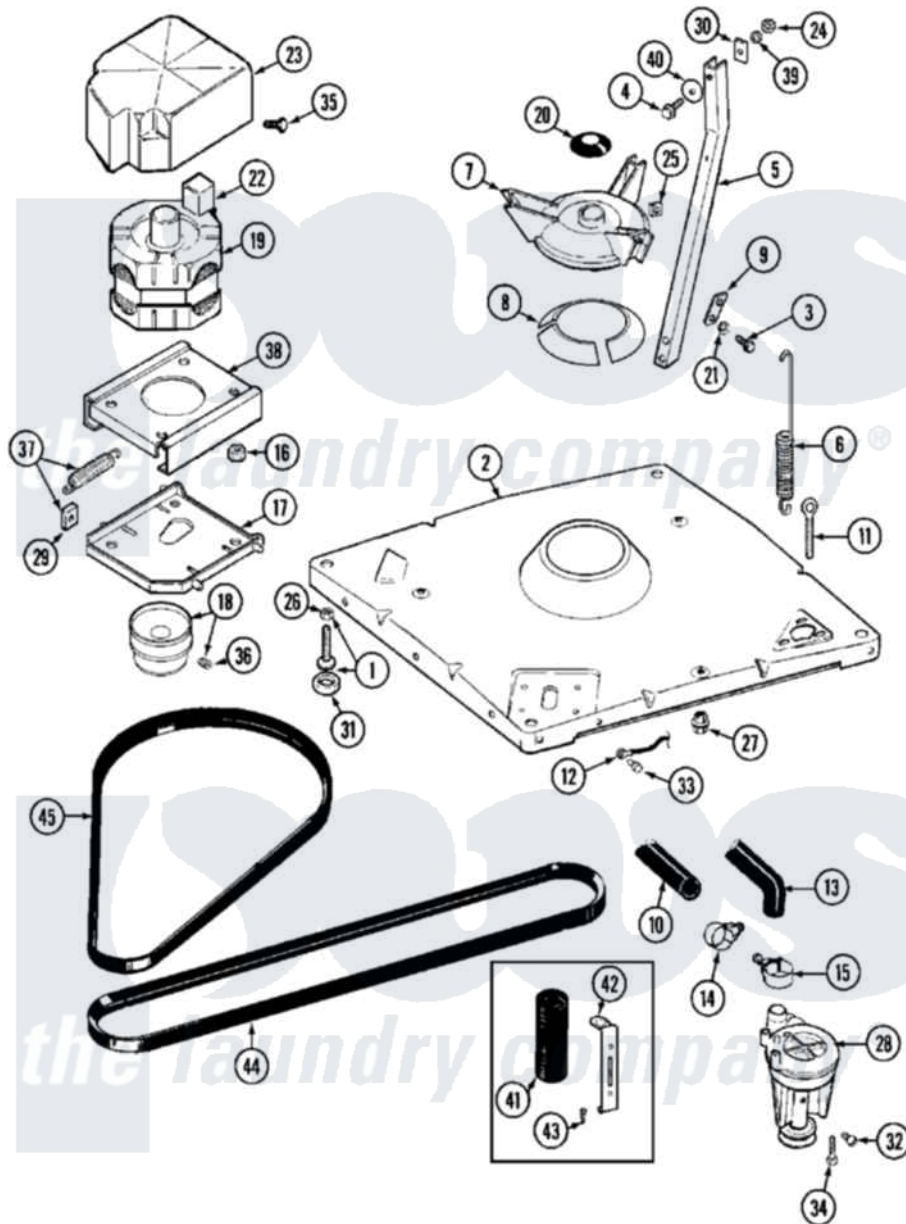

Maytag MAT12CSAAQ 09 - BASE (BSQ)

Maytag [Commercial Maytag MAT12CSAAQ Washer Parts](#) Parts Diagram 09 - BASE (BSQ)
 Click on the part number to view part

| Item | Original Part Number | Replaced By | Status | Part Description |
|------|--------------------------|---------------------------|---------------|----------------------------|
| 001 | Y302699 | 22003428 | | Leg, Adjustable |
| 002 | 22001172 | 22002150 | | Base |
| 003 | Y015627 | | | Screw- Hex |
| 004 | 200744 | W10175939 | | Bolt |
| " | 205254 | W10175938 | | Bolt |
| 005 | 213100 | | Not Available | PART NOT USED |
| 006 | 22001300 | | | Spring, Centering |
| 007 | 203725 | | | Damper W/Bolt And Clip |
| 008 | 203956 | | | Damper Pad Kit |
| 009 | 213073 | | | Washer, Double Brace |
| 010 | 22001816 | | | Hose, Drain |
| 011 | 216416 | | | Bolt, Eye/Centering Spring |
| 012 | 901220 | | | Ground Wire |
| 013 | Y212989 | | | Hose, Outer Tub To Pump |
| 014 | Y22001820 | 285655 | | Clamp, Hose |
| 015 | 22001640 | 285655 | | Clamp, Hose |