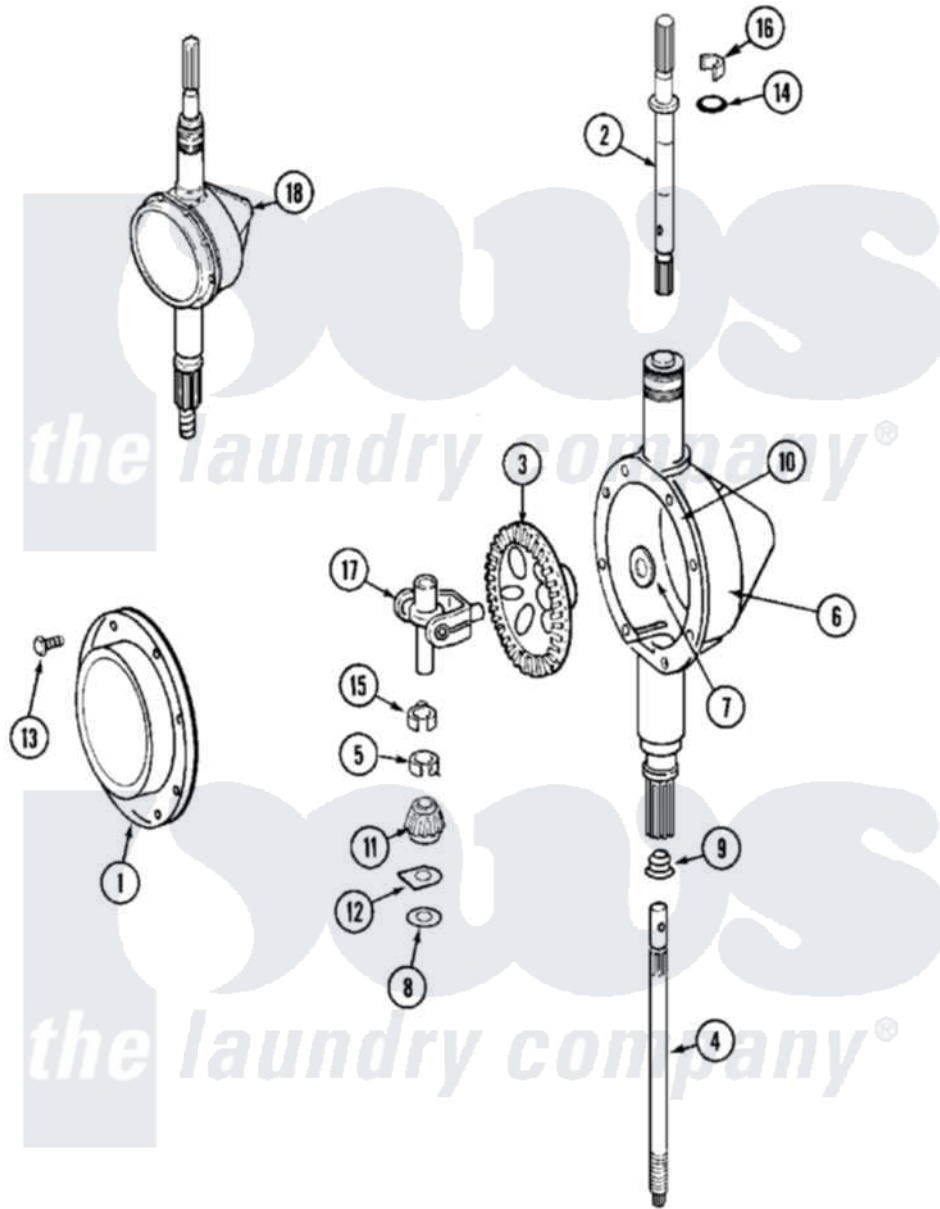

Maytag MAT12CSAAQ 10 - TRANSMISSION (BSQ)

Maytag Commercial Maytag MAT12CSAAQ Washer Parts Parts Diagram 10 - TRANSMISSION (BSQ)
 Click on the part number to view part

Item	Original Part Number	Replaced By	Status	Part Description
001	206628			Cover, Transmission
002	22002415	6-2168983		Shaft- Agi
003	206713	6-2067130		Gear- Beve
004	22002343	6-2300060		Shaft- Cen
005	22002353			Collar, Center Shaft
006	22002537			Housing, Transmission
"	Y056080	6-0560800		Oil
007	215394			Washer, Bevel Gear
008	211483	6-2114830		Washer- SP
009	206602	207843		Lip Seal Repair Kit
010	Y058700	675652		Adhesive
011	215401	W10221114		Pinion
012	215395			Plate, Clutch
013	215417		Not Available	SCREW, TRANSMISSION COVER
014	22002417			O-Ring AgitatOr Shaft
015	22002341			Collar, Lower Plastic Keeper

016 [22002340](#)

Collar, Agitator Shaft

017 206685

[6-2066850](#)

Yoke

018 22002127

[6-2097790](#)

Transmison